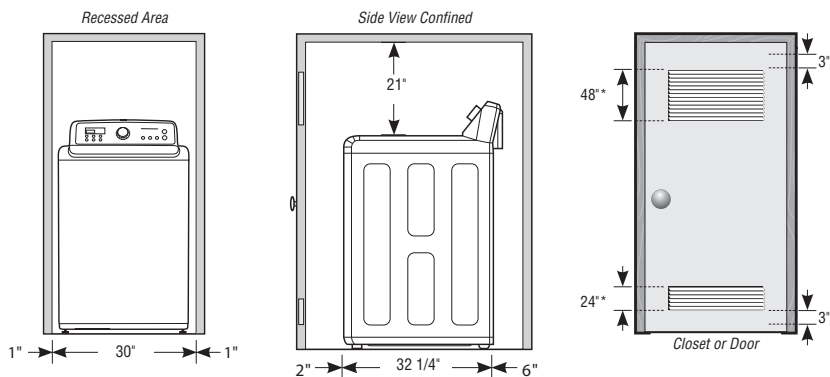

Installing Your Washer

Alcove or closet installation

Minimum clearances for closets and alcoves:

- Sides – 1"
- Top – 21"
- Rear – 6"
- Closet front – 2"

If the washer and dryer are installed together, the closet front must have at least a 72 in (465 cm) unobstructed air opening. Your washer alone does not require a specific air opening.

Product Dimensions & Weight (WxHxD)

Dimensions: 30" x 44⁷/₈" x 32¹/₄"

Weight: 174 lbs

Shipping Dimensions & Weight (WxHxD)

Dimensions: 31⁷/₈" x 47¹/₄" x 33¹/₂"

Weight: 187 lbs

Color	Model #	UPC Code
Platinum	WA56H9000AP	887276963501
White	WA56H9000AW	887276963518