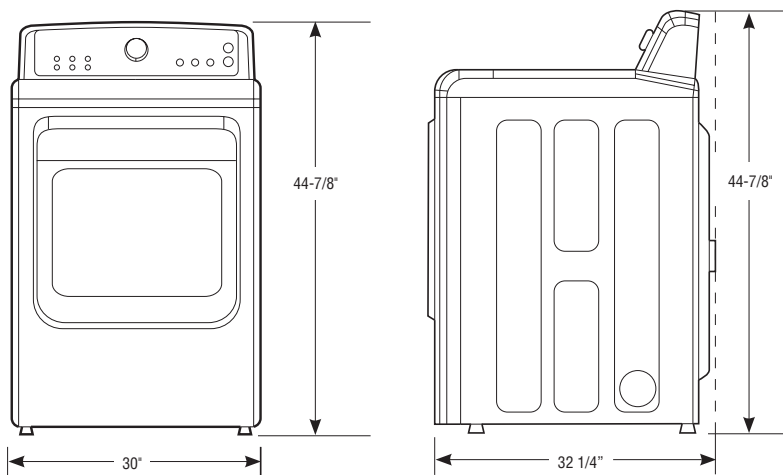

Installing Your Washer

Alcove or closet installation

Minimum clearances for closets and alcoves:

- Sides – 1"
- Top – 21"
- Rear – 6"
- Closet front – 2"

If the washer and dryer are installed together, the closet front must have at least a 72 in (465 cm) unobstructed air opening. Your washer alone does not require a specific air opening.

* Required spacing.
(External exhaust elbow requires additional space)

Dimensions

5.6 cu. ft. Capacity DOE

15 Preset Wash Cycles:

Normal, Niagara Wash, Water Proof, Deep Steam, Heavy Duty, Permanent Press, Sanitize, Allergen, Bedding, Colors/Darks, Active Wear, Delicates/Hand Wash, Quick Wash, Rinse and Spin, Spin Only

Product Dimensions & Weight (WxHxD)

Dimensions: 30" x 44⁷/₈" x 32¹/₄"

Weight: 174 lbs

Shipping Dimensions & Weight (WxHxD)

Dimensions: 31⁷/₈" x 47¹/₄" x 33¹/₂"

Weight: 187 lbs

Color	Model #	UPC Code
Platinum	WA56H9000AP	887276963501
White	WA56H9000AW	887276963518