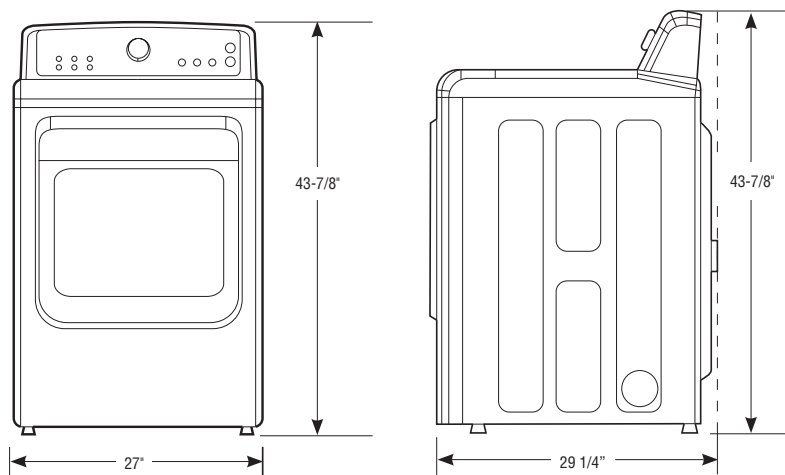

### Alcove or closet installation

## Dimensions

### Shipping Dimensions & Weight (WxHxD)

Dimensions: 29 1/2" x 46 1/2" x 31"  
Weight: 152 lbs

Color	Model #	UPC Code
White	WA48H7400AW	887276857961