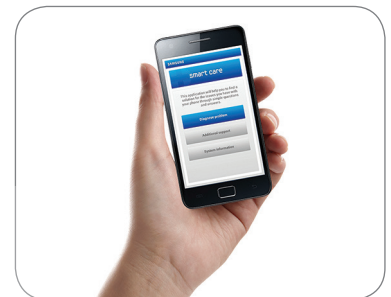

Smart Care

Available Color

White

AjMadison
Your Appliance Authority™
800-570-3355

Signature Features

AQUAJET™ DEEP CLEAN

- The deepest clean.
- Powerful yet gentle water jets thoroughly wash even your biggest loads.
- Provides a better rinse for cleaner clothes.

SMART CARE

- Troubleshoot with your smartphone.
- Perform a quick diagnosis of your washer and dryer right from your smartphone.*

*Available for iPhone 4/4S/5/5S and Galaxy S1/S2/S3/S4 NOTE/NOTE2.

SELF CLEAN

- New self-cleaning technology.
- Keep your top-load washer fresh without the use of harsh chemicals.
- Reminds you to run Self Clean cycle every 40 cycles.

Ranked "Highest in Customer Satisfaction with Clothes Washers" by J.D. Power and Associates.

SAMSUNG