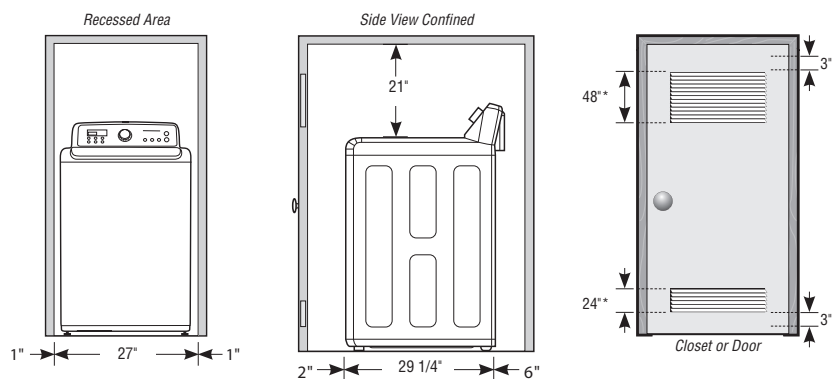

WA48H7400AW

Samsung Top-Load Washer

Installing Your Washer

Alcove or closet installation

Minimum clearances for closets and alcoves:

- Sides – 1"
- Top – 21"
- Rear – 6"
- Closet front – 2"

If the washer and dryer are installed together, the closet front must have at least a 72 in (465 cm) unobstructed air opening. Your washer alone does not require a specific air opening.

* Required spacing.
(External exhaust elbow requires additional space)