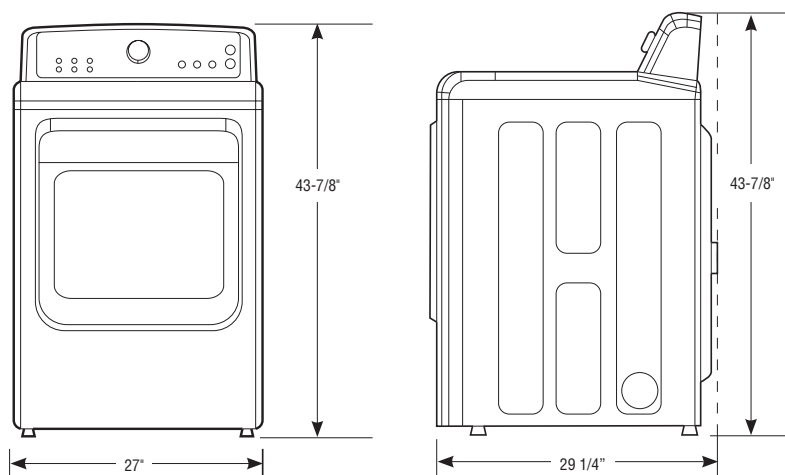

* Required spacing.
(External exhaust elbow requires additional space)

Dimensions

4.5 cu. ft. Capacity DOE

11 Preset Wash Cycles:

Normal, Water Proof, Heavy Duty, Permanent Press, Bedding, Colors/Darks, Active Wear, Delicates/Hand Wash, Quick Wash, Rinse and Spin, Spin Only

Product Dimensions & Weight (WxHxD)

Dimensions: 27" x 43 7/8" x 29 1/4"
Weight: 126 lbs

Shipping Dimensions & Weight (WxHxD)

Dimensions: 29 1/2" x 46 1/2" x 31"
Weight: 137 lbs

Color	Model #	UPC Code
White	WA45H7200AW	887276857954