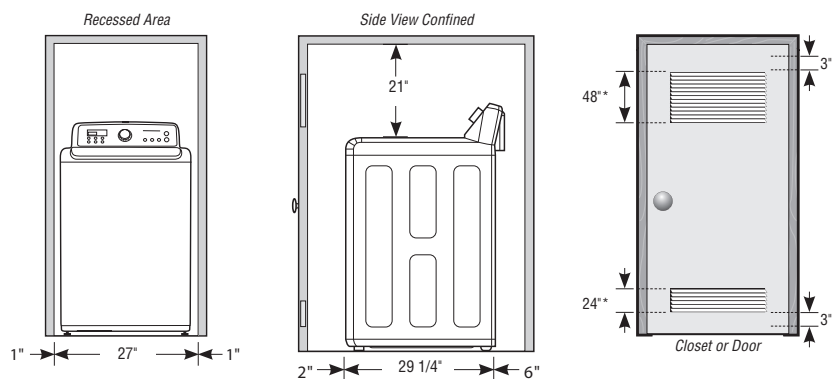

WA45H7200AW

Samsung Top-Load Washer

Installing Your Washer

Alcove or closet installation

Minimum clearances for closets and alcoves:

Sides – 1"
Top – 21"
Rear – 6"
Closet front – 2"

If the washer and dryer are installed together, the closet front must have at least a 72 in (465 cm) unobstructed air opening. Your washer alone does not require a specific air opening.

* Required spacing.
(External exhaust elbow requires additional space)