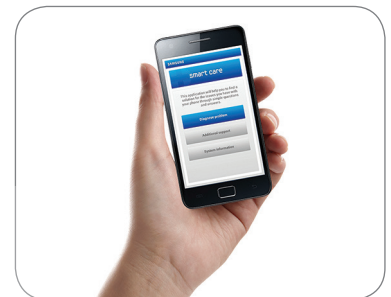

Smart Care

Available Color

White

AjMadison
Your Appliance Authority™
800-570-3355

Signature Features

AQUAJET™

- The deepest clean.
- Powerful yet gentle water jets thoroughly wash even your biggest loads.
- Provides a better rinse for cleaner clothes.

SMART CARE

- Troubleshoot with your smartphone.
- Perform a quick diagnosis of your washer and dryer right from your smartphone.*

*Available for iPhone 4/4S/5/5S and Galaxy S1/S2/S3/S4 NOTE/NOTE2.

SELF CLEAN

- New self-cleaning technology.
- Keep your top-load washer fresh without the use of harsh chemicals.
- Reminds you to run Self Clean cycle every 40 cycles.

Ranked "Highest in Customer Satisfaction with Clothes Washers" by J.D. Power and Associates.

SAMSUNG