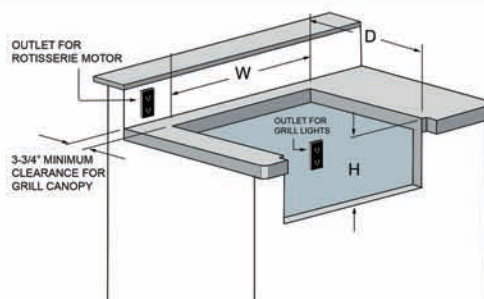

Ice Chest/Bartender
(Speed Rail Included)
VCTIC

Prep & Waste Chute
VPWC

Blender Station
VBS

24" Outdoor Refrigerator
HS24RO1R -Single/Double Tap

24" Beer Dispenser
HS24RO1R w/ HKEG1

GRILL	Cutout Dimensions			Model	Overall	Cutout
	W	D	H			
VBQ30	28-1/2"	23"	10-1/4"	V2DR	16 4/5" W X 14 1/2" H X 21"D	14 5/8" W X 12 1/4" H
VBQ36	34-1/2"	23"	10-1/4"	VAD17	16 1/2" W X 21 1/8" H	14 1/8" W X 18 3/4" H
VBQ42	40-1/2"	23"	10-1/4"	VAD30	30" W X 21 1/8" H	27 5/8" W X 18 3/4" H
VBQ56	54-1/2"	23"	10-1/4"	VAD36	36" W X 21 1/8" H	33 5/8" W X 18 3/4" H
INSULATED JACKET	W	D	H	VAD42	42" W X 21 1/8" H	39 5/8" W X 18 3/4" H
				VBS	24" W X 14 1/2" H	21 7/8" W X 12 1/4" H
VIJ30	31-3/4"	24-3/8"	11"	VCTIC	27 5/8" W X 13 1/2" H X 20 5/8" D	26" W X 11 3/4" H X 19" D
				VDDC	31 4/5" W X 21 1/8" H X 21"D	29 1/2" W X 18 7/8" H
				VDR24	24" W X 14 1/2" H X 21" D	22 1/4" W X 12 1/2" H X 20" D
				VDSP30	30 3/8" W X 21 1/8" H	28 1/8" W X 18 7/8" H
				VDSP36	36 3/8" W X 21 1/8" H	34 1/8" W X 18 7/8" H
VIJ36	37-3/4"	24-3/8"	11"	VDSP42	42 3/8" W X 21 1/8" H	40 1/8" W X 18 7/8" H
				VDT30G	29 13/16" W X 25 1/2" D X 11 1/16" D	28 1/2" W X 23" D X 10 1/4" H
VIJ42	43-3/4"	24-3/8"	11"	VEN17	16" W X 20 1/2" H	14 1/4" W X 18 3/4" H
				VEN30	29 1/4" W X 20 1/2" H	27 3/4" W X 19" H
VIJ56	57-3/4"	24-3/8"	11"	VEN36	35 1/4" W X 20 1/2" H	33 3/4" W X 19" H
				VEN42	41 1/4" W X 20 1/2" H	39 3/4" W X 19" H
SIDE BURNER SIDESEAR	W	D	H	VFW	14" W X 26 5/8" D X 11 1/16"	13 1/4" W X 23" D X 10 1/4" H
				VPDC42	42" W X 21 1/8" H X 21"D	39 3/4" W X 18 7/8" H
VSB2G	13-1/4"	23"	10-1/4"	VPDC56	56" W X 21 1/8" H X 21"D	53 3/4" W X 18 7/8" H
VGSZ	13-1/4"	23"	10-1/4"	VPS30P	30" W X 11" H	26 5/8" W X 10" H
POWER MAXX	W	D	H	VPWC	10 1/4" W X 12 7/16" D X 1 5/16" H	6 1/4" W X 8 1/4" D
				VTH	16 1/2" W X 10 7/10" H	14 1/4" W X 8 3/8" H
VPMAX24	21-1/2"	22-1/2"	10-1/4"	VTRC	19 3/10" W X 26 1/2" H X 24"D	17 1/4" W X 24 1/16" H X 24 1/4" D
				VU2DR	16 4/5" W X 21 1/8" H X 21"D	14 5/8" W X 18 7/8" H
				HS24RO1R	24" W X 34 1/4" H X 24" D	24 1/4" W X 34 1/2" H X 24 1/4" D