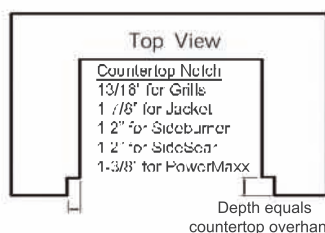

Ice Chest/Bartender
(Speed Rail Included)
VCTIC

Prep & Waste Chute
VPWC

Blender Station
VBS

24" Outdoor Refrigerator
HS24RO1R -Single/Double Tap

24" Beer Dispenser
HS24RO1R w/ HKEG1

GRILL	Cutout Dimensions			Model	Overall	Cutout
	W	D	H			
VBQ30	28-1/2"	23"	10-1/4"	V2DR	16 4/5" W X 14 1/2" H X 21"D	14 5/8" W X 12 1/4" H
VBQ36	34-1/2"	23"	10-1/4"	VAD17	16 1/2" W X 21 1/8" H	14 1/8" W X 18 3/4" H
VBQ42	40-1/2"	23"	10-1/4"	VAD30	30" W X 21 1/8" H	27 5/8" W X 18 3/4" H
VBQ56	54-1/2"	23"	10-1/4"	VAD36	36" W X 21 1/8" H	33 5/8" W X 18 3/4" H
INSULATED JACKET	W	D	H	VAD42	42" W X 21 1/8" H	39 5/8" W X 18 3/4" H
				VBS	24" W X 14 1/2" H	21 7/8" W X 12 1/4" H
VIJ30	31-3/4"	24-3/8"	11"	VCTIC	27 5/8" W X 13 1/2" H X 20 5/8" D	26" W X 11 3/4" H X 19" D
				VDDC	31 4/5" W X 21 1/8" H X 21"D	29 1/2" W X 18 7/8" H
				VDR24	24" W X 14 1/2" H X 21" D	22 1/4" W X 12 1/2" H X 20" D
				VDSP30	30 3/8" W X 21 1/8" H	28 1/8" W X 18 7/8" H
				VDSP36	36 3/8" W X 21 1/8" H	34 1/8" W X 18 7/8" H
VIJ36	37-3/4"	24-3/8"	11"	VDSP42	42 3/8" W X 21 1/8" H	40 1/8" W X 18 7/8" H
				VDT30G	29 13/16" W X 25 1/2" D X 11 1/16" D	28 1/2" W X 23" D X 10 1/4" H
VIJ42	43-3/4"	24-3/8"	11"	VEN17	16" W X 20 1/2" H	14 1/4" W X 18 3/4" H
				VEN30	29 1/4" W X 20 1/2" H	27 3/4" W X 19" H
VIJ56	57-3/4"	24-3/8"	11"	VEN36	35 1/4" W X 20 1/2" H	33 3/4" W X 19" H
				VEN42	41 1/4" W X 20 1/2" H	39 3/4" W X 19" H
SIDE BURNER SIDESEAR	W	D	H	VFW	14" W X 26 5/8" D X 11 1/16"	13 1/4" W X 23" D X 10 1/4" H
				VPDC42	42" W X 21 1/8" H X 21"D	39 3/4" W X 18 7/8" H
VSB2G	13-1/4"	23"	10-1/4"	VPDC56	56" W X 21 1/8" H X 21"D	53 3/4" W X 18 7/8" H
VGSZ	13-1/4"	23"	10-1/4"	VPS30P	30" W X 11" H	26 5/8" W X 10" H
POWER MAXX	W	D	H	VPWC	10 1/4" W X 12 7/16" D X 1 5/16" H	6 1/4" W X 8 1/4" D
				VTH	16 1/2" W X 10 7/10" H	14 1/4" W X 8 3/8" H
VPMAX24	21-1/2"	22-1/2"	10-1/4"	VTRC	19 3/10" W X 26 1/2" H X 24"D	17 1/4" W X 24 1/16" H X 24 1/4" D
				VU2DR	16 4/5" W X 21 1/8" H X 21"D	14 5/8" W X 18 7/8" H
				HS24RO1R	24" W X 34 1/4" H X 24" D	24 1/4" W X 34 1/2" H X 24 1/4" D