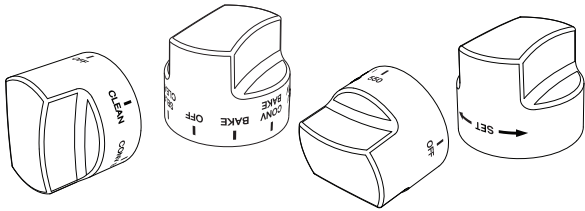

Removing Knobs / Installing Knobs

1. Begin by removing the knobs from the kit. Sort the knobs according to knob type based on their graphics – i.e. surface burner knobs, oven control knobs, grid-
  dle, grill, if applicable.