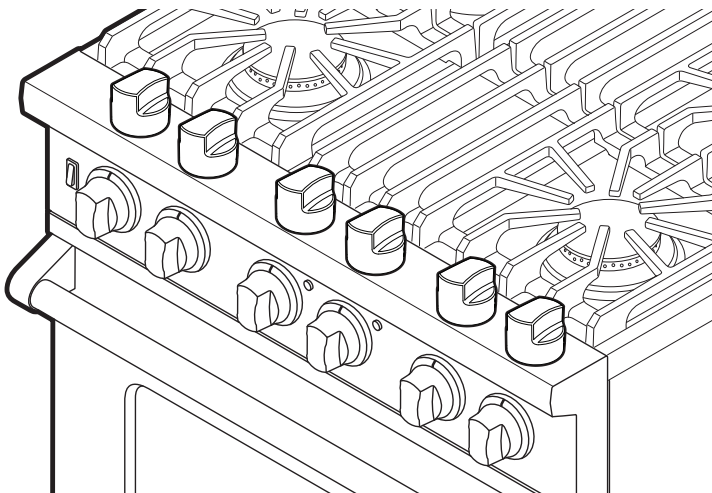

2. Before removing the current knobs, line up the new knobs from the kit across the top of the landing ledge of range or rangetop. Match the graphics of the new knobs with the graphics of the current knobs. In most cases, all knobs will not be used. This will help eliminate confusion and will help to assure the knobs are replaced correctly.