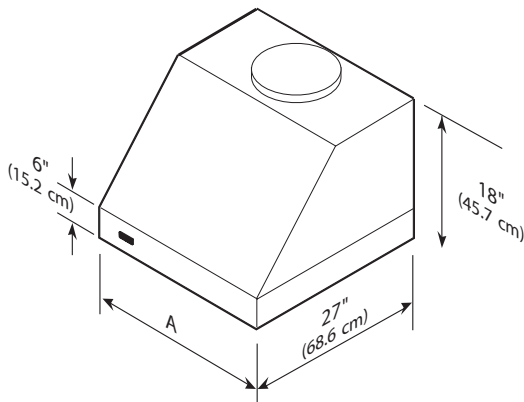

5 SERIES 18”H. OUTDOOR WALL HOODS

Viking 5 Series – VWHO

18”H. WALL HOODS			
DESCRIPTION	VWHO3678	VWHO4878	VWHO6078
Number of lights	2	3	4
Number of filters	2	3	4
Interior Ventilator Kits	VINV1200*		
Exterior Ventilator Kits	DEV15001**		
In-Line Ventilator Kits	DIL1200		
Interior Duct Size	10" (25.4 cm)		
Exterior Duct Size	10" (25.4 cm)		
Interior—Maximum Amps	9.0	11.4	11.8
Exterior—Maximum Amps	6.1	9.1	9.5
In-Line—Maximum Amps	7.9	10.2	10.6

Please do not prepare installation from brochure data only. See installation instructions for important clearance/installation information.

* A 1,200 CFM interior- or exterior-power ventilator should be used with all outdoor models and when indoor models are installed over range/rangetop with gas char-grill. Max duct run is 50 ft.

** It is recommended that the 1,500 CFM ventilator be used with longer duct runs. Max duct run is 75 ft.

NOTE: Maximum amp rating for hoods includes recommended ventilator kit rating; All products must be hard wired with 2-wire with ground. An interior- or exterior-power ventilator kit must be purchased for installation with all 18”H. hoods.

	A
36”W.	35-7/8” (91.1 cm)
48”W.	47-7/8” (121.6 cm)
60”W.	59-7/8” (152.1 cm)

Note: Outdoor hoods must be installed in a covered non-enclosed area and should be protected from the elements as much as possible.