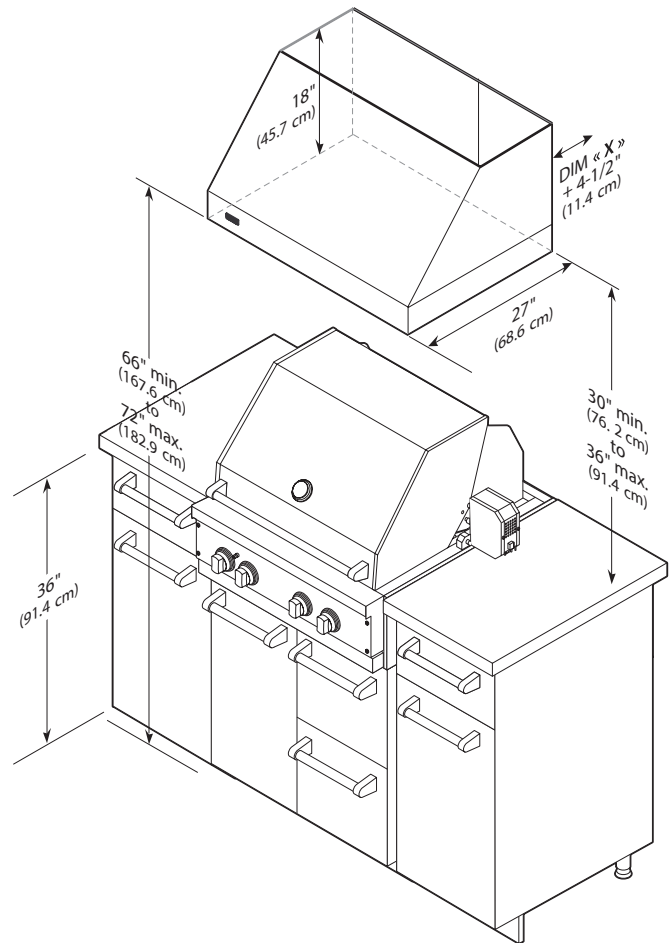

VIKING RANGE, LLC 111 FRONT STREET GREENWOOD, MISSISSIPPI 38930 USA

For detailed product information, model numbers, or to request a quote call 1-888-845-4641 or visit vikingrange.com

© 2023 Viking Range, LLC All rights reserved. Specifications subject to change without notice.