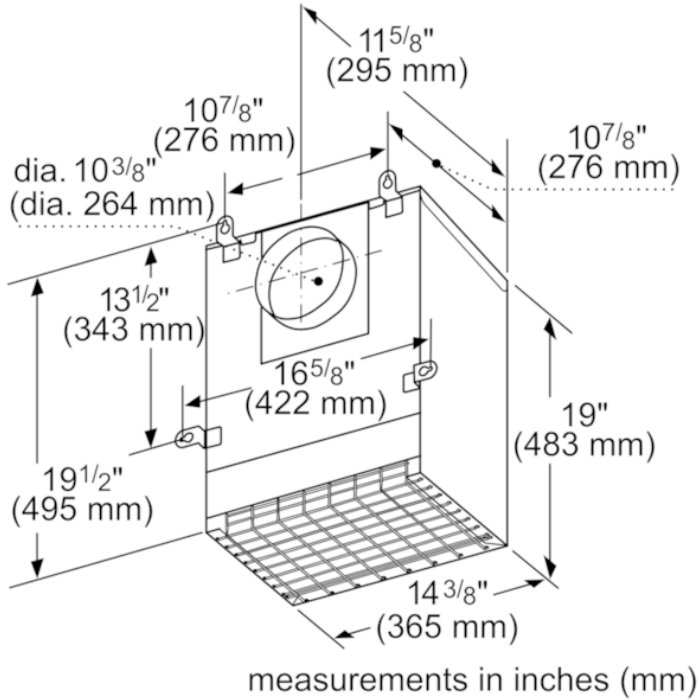

**600 CFM Remote Blower**  
VTR630W

**Product Features**

Notes: Please refer to installation instructions. Installation instructions are available at [www.thermador.com](http://www.thermador.com). Specifications are correct at the time of printing. Thermador reserves the right to change product specifications and design at any time, without notice.

**Product Features**

Product group	Accessory
Brand	Thermador
SKU	VTR630W
Internal article number	VTR630W
EAN code	825225941262
Product packaging dimensions (HxWxD) (in)	16 7/8" x 24 3/8" x 26 3/4"
Net weight (lbs)	24
Gross weight (lbs)	25
UPC code	825225941262
Name of product image	MCSA02216254_i7491_1622029_VTR630W_PAK