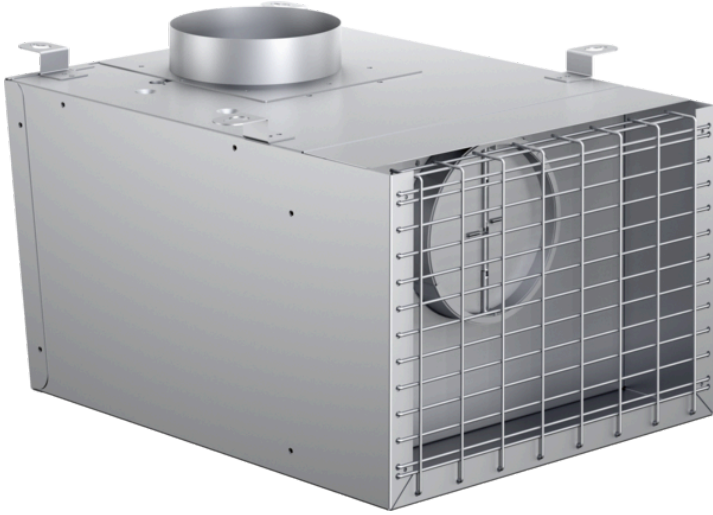

**600 CFM Remote Blower**  
VTR630W

**Product Features**

Notes: Please refer to installation instructions. Installation instructions are available at [www.thermador.com](http://www.thermador.com). Specifications are correct at the time of printing. Thermador reserves the right to change product specifications and design at any time, without notice.

1 800 735 4328 | [WWW.THERMADOR.COM](http://WWW.THERMADOR.COM) | 1901 Main Street, Suite 600 Irvine, CA 92614

©2018 BSH HOME APPLIANCES CORPORATION, ALL RIGHTS RESERVED LITHO DATE: 10/2018

**600 CFM Remote Blower**  
VTR630W

**Product Features**

Product group	Accessory
Brand	Thermador
SKU	VTR630W
Internal article number	VTR630W
EAN code	825225941262
Product packaging dimensions (HxWxD) (in)	16 7/8" x 24 3/8" x 26 3/4"
Net weight (lbs)	24
Gross weight (lbs)	25
UPC code	825225941262
Name of product image	MCSA02216254_i7491_1622029_VTR630W_PAK