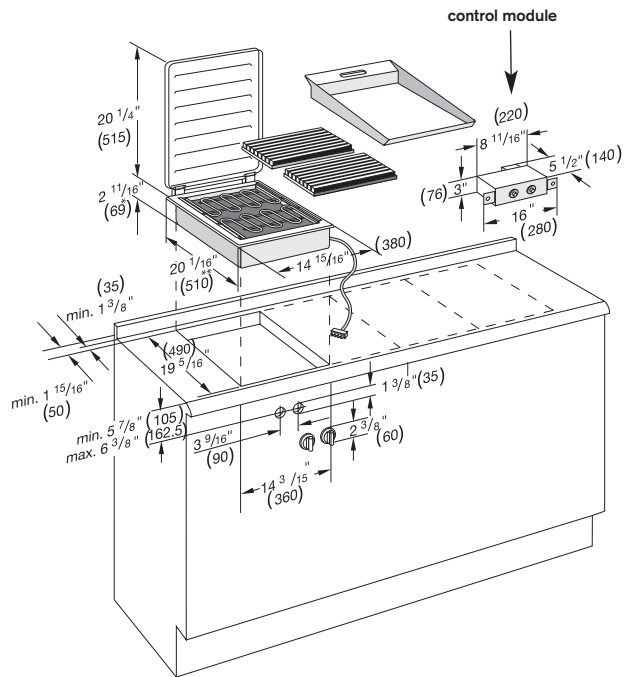

Control box comes equipped with 4' power cable (hardware required).

Above the countertop minimum clearance of 21" from adjacent heat-sensitive cabinets or contact 1" surfaces must be observed or thermal insulation must be installed.

For installation of stainless steel boards please refer to installation manual.

Clamping range: 1 3/16" - 2" cooktop fixings.

Rating:

Total rating: 3.0 kW
Total Amps: 13
220-240V / 60Hz

Front panel thickness 5/8" - 1"

The sketch below must be observed if the panel is more than 1" thick (there must be a recess at the rear for proper control module installation).

Numbers indicated inside parenthesis () = mm

* Installation depth in the area of the cable terminals (right, center) 3 1/2"