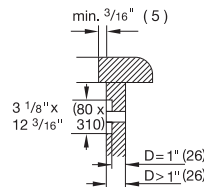

For installation of stainless steel boards please refer to installation manual.

Clamping range: 1 3/16" - 2" cooktop fixings.

Rating:

Total rating: 3.0 kW
Total Amps: 13
220-240V / 60Hz

Front panel thickness 5/8" - 1"

The sketch below must be observed if the panel is more than 1" thick (there must be a recess at the rear for proper control module installation).

Numbers indicated inside parenthesis () = mm

* Installation depth in the area of the cable terminals (right, center) 3 1/2"