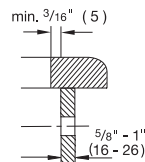

For installation of stainless steel boards please refer to installation manual.

Clamping range: 1 3/16" - 2" cooktop fixings.

Rating:

Total rating: 3.0 kW
Total Amps: 13
220-240V / 60Hz

Front panel thickness 5/8" - 1"

The sketch below must be observed if the panel is more than 1" thick (there must be a recess at the rear for proper control module installation).

Numbers indicated inside parenthesis () = mm

* Installation depth in the area of the cable terminals (right, center) 3 1/2"