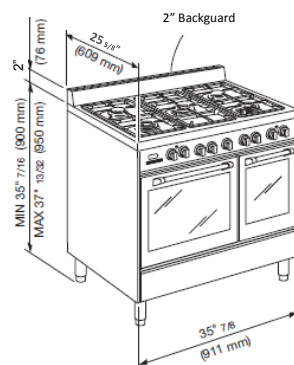

FEATURES

36" Double Oven Dual Fuel Range

- 304 Stainless steel
- **Stainless steel rounded oven handles**
- **Updated knob design**
- **Updated cast-iron grates**
- **Beveled oven doors**
- Updated cast-iron grates
- Electronic ignition
- Flame failure safety device
- 5 Sealed gas burners
- 2- European convection ovens with element
- EZ clean porcelain oven surface
- 4 Heavy Duty Racks
- Multi Function electronic programmable oven
- Digital clock and timer
- Full width storage compartment
- Adjustable Stainless steel legs
- **New in the Prestige Series**

Accessories:

- Broiler pan
- Cast iron wok ring
- LP kit included
- 3" Island trim - optional
- EZ Glide rolling rack - optional

36" Double Oven Dual Fuel Range

Specifications		
	Model Number	VPFSGE365D
General Features	Size	36"
	Type	Dual Fuel
	Clock and Timer	Yes
	Cast Iron Wok Ring	Yes
	Control Knobs	Chrome
	Bezel	SS
	Colors	Stainless Steel, White Burgundy, Matte Black
	Storage	Drop Down Compartment
	Warming Drawer	No
	Liquid Propane (LP)	Kit Included
Cook Top Features	3" Island Trim Available	Optional
	Power Requirements	120/240 Volt 60Hz. 40 Amp
	Burners	5 Sealed
	Left Front	12,000 BTU
	Right Front	12,000 BTU
	Center	1,000 - 17,000 BTU
	Left Rear	8,000 BTU
	Right Rear	8,000 BTU
Main Oven Features	Griddle	Optional
	Flame Failure Safety Device	Yes
	Multi Function	Yes
	Oven Capacity (Cu Ft.)	2.4
	Convection Fan	European
	Closed Door Broil	Yes
	Broiler	Yes
	Broiler Power	2,000 W
	Oven Power	2,400 W
	Convection Element	2,450 W
Second Oven Features	Racks	2
	Broiler Pan	Yes
	Multi Function	Yes
	Second Oven Cap. (Cu Ft.)	1.5
	Convection Fan	European
	Closed Door Broil	Yes
	Broiler	Yes
	Broiler Power	1,450 W
Dimensions	Oven Power	1,500 W
	Convection Heater	2,450 W
	Racks	2
	Broiler Pan & Grill Pan	Yes
	Width (in)	35 7/8
	Height (in) w/o Backguard	35 3/8 - 37 1/4
	Height (in) of Backguard	2 or 8
	Depth (in)	24
Depth (in) with Backguard	25 1/2"	
Weight (lbs.)	280	