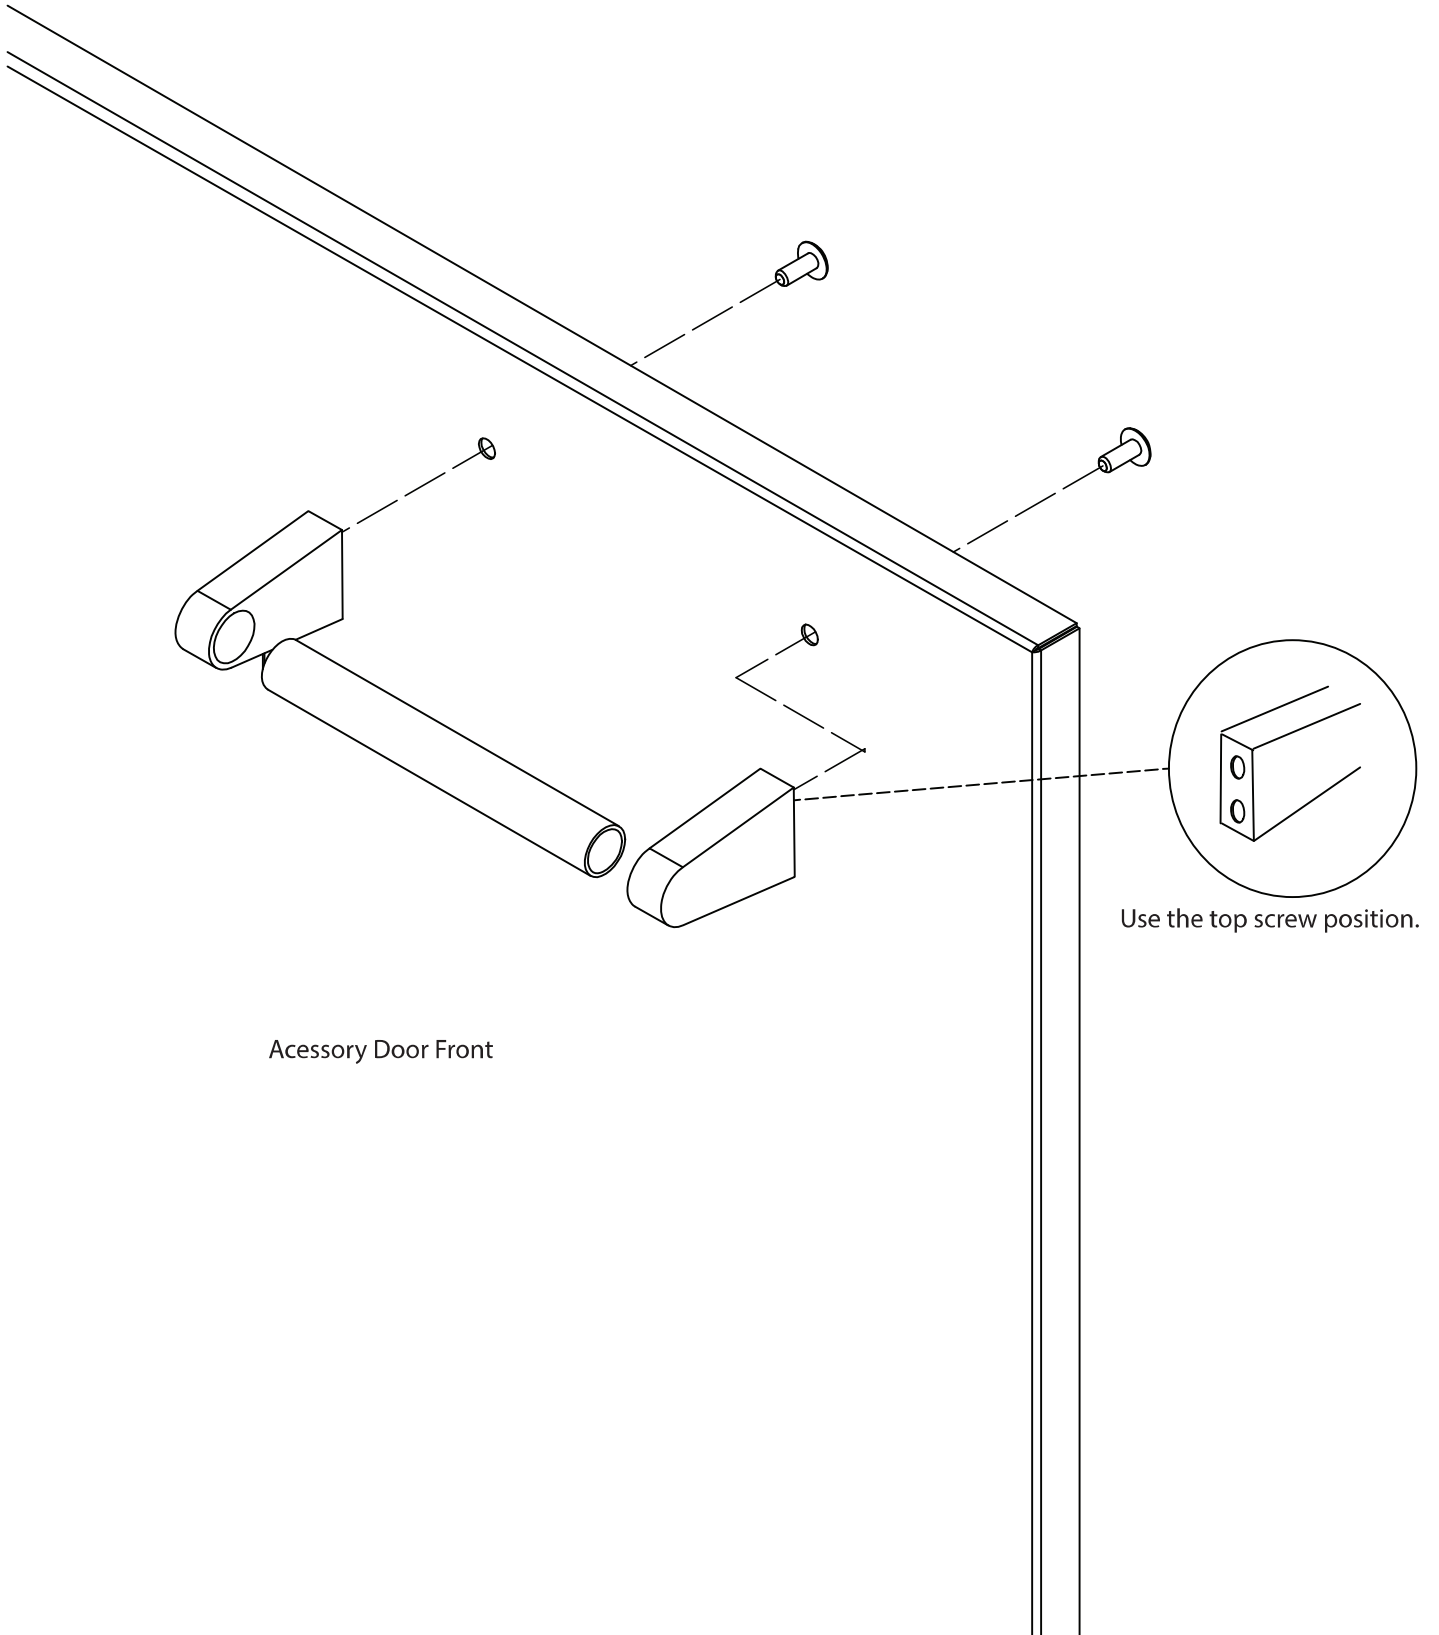

HANDLE INSTALLATION - ALL MODELS

Accessory Door Front

Use the top screw position.