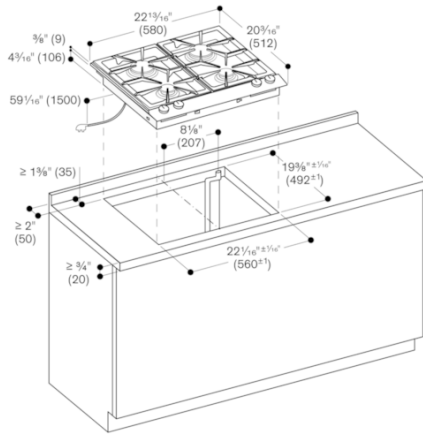

Safety

Thermoelectric safety pilot.
Residual heat indicator.
Operation indicator.

Planning notes

Special nozzles can be ordered as
spare parts.
No intermediate shelf required.
Appliance can be snapped into the
countertop from above.
Appliance weight: approx. 35 lb. (16
kg).
Above countertop minimum clearance
of at least 11 13/16" from adjacent
heat-sensitive furniture or contact
surfaces must be observed or thermal
insulation must be installed.
Minimum distance between gas
cooktop(s) with more than 37,533 BTU
(11kW) and ventilation hood must be
30" (76cm).
Appliance weight: approx. 68 lbs (15
kg).

Rating

Total rating: 33,400 BTU (9.8 kW).
Total Amps: 1 A. 120 V / 60 Hz
Connecting cable 55" with plug.

Product Features

Product name / series name
gas hob w integrated controls
Construction type
CONSTR_TYPE.Built-in
Energy source
Gas
Total number of cooktop burners
4
Required cutout size (HxWxD) (mm)
106 x 560 x 492
Width of the product (mm)
580
Overall appliance dimensions (HxWxD)
(mm)
106 x 580 x 512
Product packaging dimensions
(HxWxD) (mm)
250 x 600 x 780
Net weight (kg)
15.178
Gross weight (kg)
16.5
Residual heat indicator
Separate
Location of control panel
Cooktop front
Basic surface material
brushed stainless steel
Color of surface
Stainless steel
Color of frame
Stainless steel
Approval certificates
CSA, CSA, CSA
Power cord length (cm)
150

Consumption and connection features

Watts (W)
10
Gas connection rating (W)
9800
Current (A)
10
Volts (V)
110-120
Frequency (Hz)
60

2019-10-29
Page 1

VG264220CA
Vario 200 series gas cooktop
Black control panel
Width 24" (60 cm)
Natural gas.

2019-10-29
Page 2

Minimum distance from the appliance cut-out to the side wall 1 11/16" (300 mm).
Measurements in inches (mm)

Gas connection