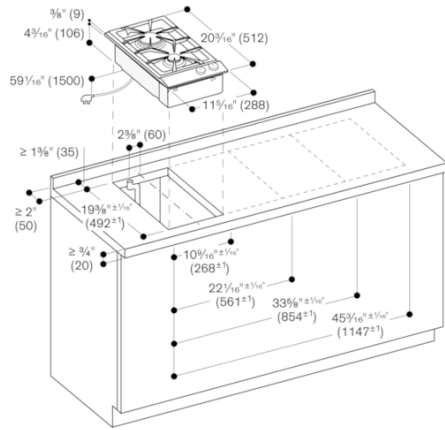

110-120

Frequency (Hz)

60

2019-10-23

Page 1

VG232220CA
 Vario 200 series gas cooktop
 Black control panel
 Width 12"
 Natural gas.

2019-10-23
 Page 2

Minimum distance from the appliance cut-out to the side wall $11\frac{3}{16}$ " (300 mm).
 Measurements in inches (mm)