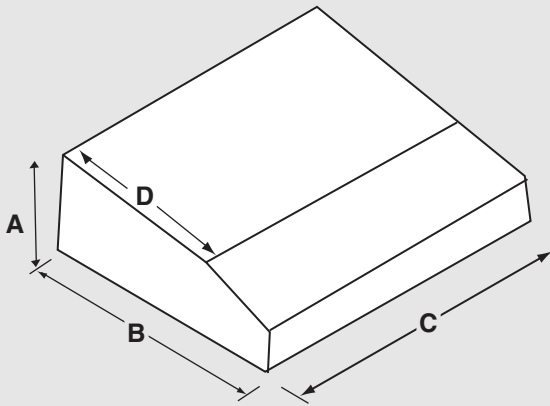

Amana®

36" Under Cabinet Hood

UXT5436AD

Dimensions

■	Inches	Centimeters
A	6	15.2
B	22 1/4	56.5
C	36	91.4
D	15 5/8	39.7

Important: Because of continuing product improvements, Amana reserves the right to change specifications without notice. Dimensional specifications are provided for planning purposes only. For complete details see installation instructions that accompany each product before selecting cabinetry, making cutouts or beginning installation.