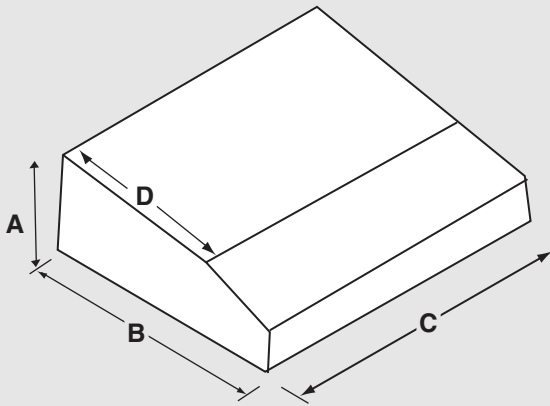

## 30" Under Cabinet Hood

UXT5430AD

### Dimensions

■	Inches	Centimeters
A	6	15.2
B	22 1/4	56.5
C	30	76.2
D	15 5/8	39.7

Important: Because of continuing product improvements, Amana reserves the right to change specifications without notice. Dimensional specifications are provided for planning purposes only. For complete details see installation instructions that accompany each product before selecting cabinetry, making cutouts or beginning installation.