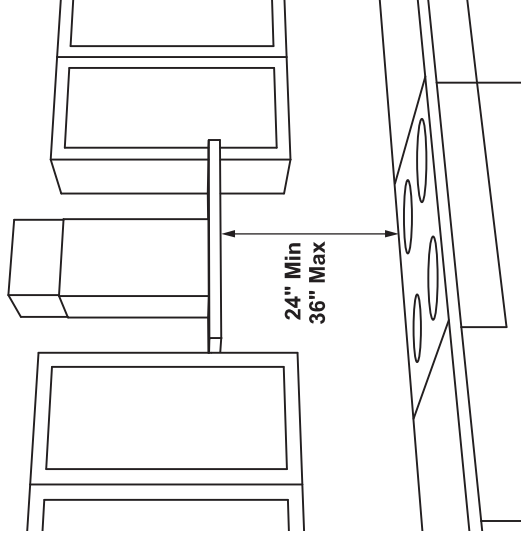

UVW8304SP

30" Designer Wall Mount Hood with Dimmable LED Lighting

DIMENSIONS AND INSTALLATION INFORMATION (IN INCHES)

INSTALLATION INFORMATION:

Before installing, consult Use & Care/installation instructions packed with product for current dimensional data.

OPTIONAL ACCESSORIES:

CX10DC9SPSS – 10 (ft.) High Ceiling Duct Cover Kit

CX12DC9SPSS – 12 (ft.) High Ceiling Duct Cover Kit

AMP RATING	
120V	TBD

For answers to your Monogram, Café™, GE Profile™ or GE Appliances product questions, visit our website at geappliances.com or call GE Answer Center® Service, 800.626.2000.