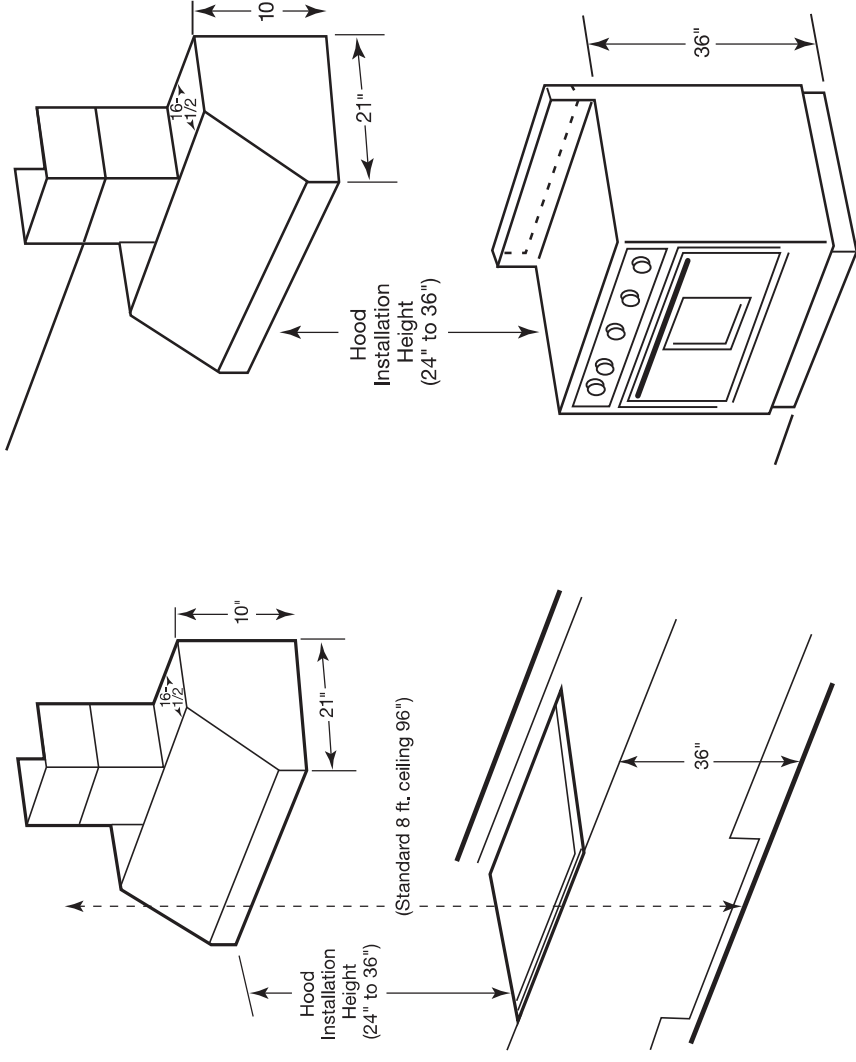

UVW8304SP

30" Designer Wall Mount Hood with Dimmable LED Lighting

DIMENSIONS AND INSTALLATION INFORMATION (IN INCHES)

INSTALLATION INFORMATION:

Before installing, consult Use & Care/installation instructions packed with product for current dimensional data.

OPTIONAL ACCESSORIES:

CX10DC9SPSS – 10 (ft.) High Ceiling Duct Cover Kit

CX12DC9SPSS – 12 (ft.) High Ceiling Duct Cover Kit

AMP RATING	
120V	TBD

For answers to your Monogram, Café™, GE Profile™ or GE Appliances product questions, visit our website at geappliances.com or call GE Answer Center® Service, 800.626.2000.