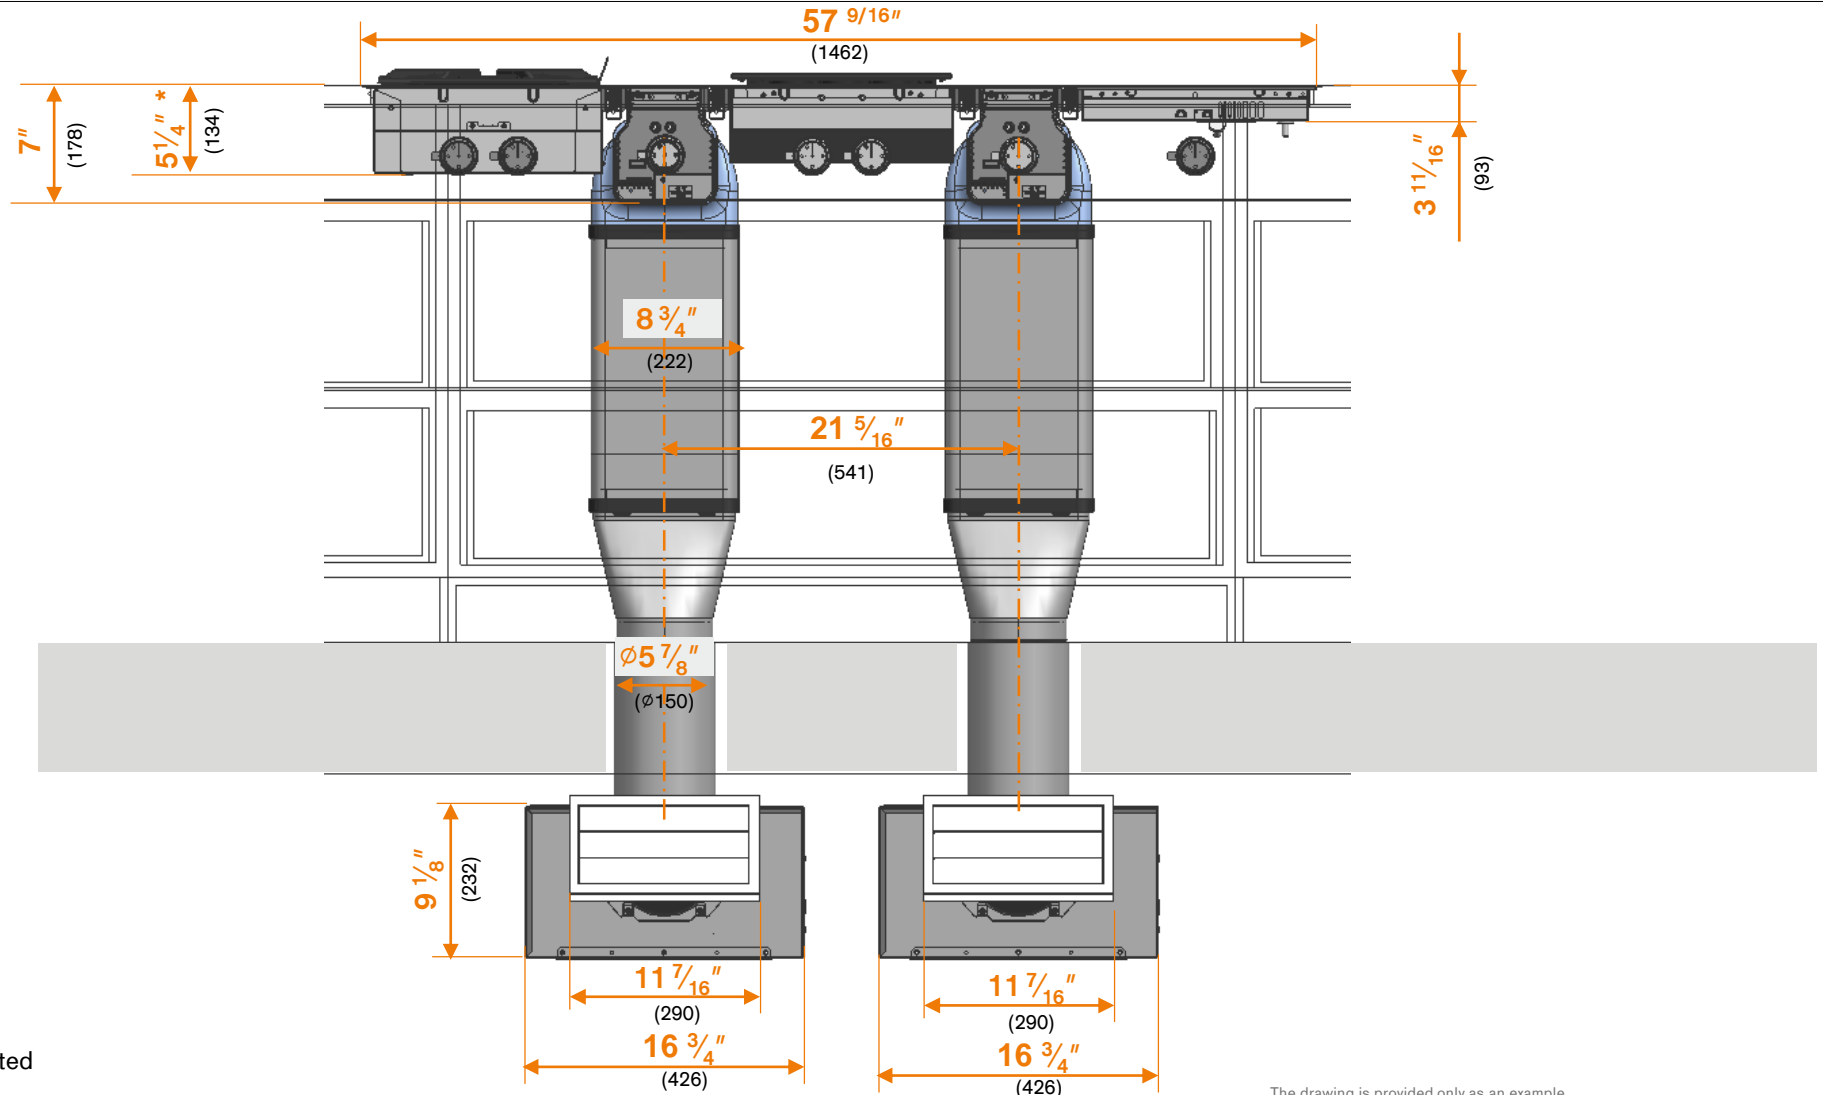

17. Januar 2023

Configuration	2x VL 414 712 - 2x AR 400 742 - 3 Varios	Min. Work depth	25 ⁹/₁₆" (650 mm)	Ventilation mode	Extraction
Type reference cooktops	VG 425 211 CA - VI 414 613 - VR 414 611	Type reference ventilation appliance	VL 414 712	Type reference remote fan unit	AR 400 742

Front view

* : For flush mounted

BSH Hausgeräte GmbH, Carl-Wery-Straße 34, 81739 Munich, Germany
Chairman of the Supervisory : Prof. Dr. Stefan Asenkerschbaumer
Directors : Dr. Carla Kriwet (Chairman), Dr. Gerhard Dambach, Matthias Ginthum, Dr. Silke Maurer
Registered Office : Munich; Registry Court : Amtsgericht München, HRB 75534 WEEE-Reg.-Nr. DE 57986696

The drawing is provided only as an example. Please pay attention to the technical installation drawings in the Gaggenau Models and Dimensions. The technical drawings are not based on customer data and are merely for installation recommendation. The exact installation must be verified by the kitchen studio on an individual customer basis.