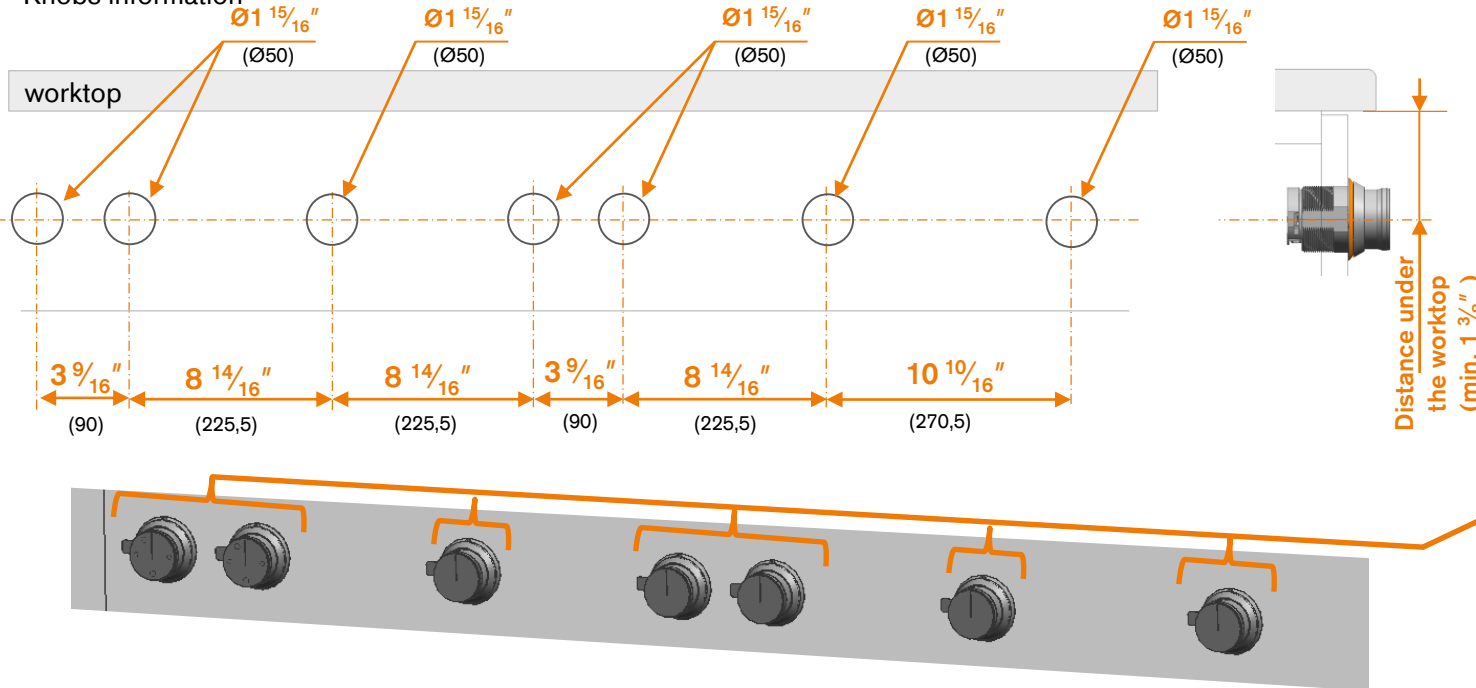

Configuration	2x VL 414 712 - 2x AR 400 742 - 3 Varios	Min. Work depth	25 9/16" (650 mm)	Ventilation mode	Extraction
Type reference cooktops	VG 425 211 CA - VI 414 613 - VR 414 611	Type reference ventilation appliance	VL 414 712	Type reference remote fan unit	AR 400 742

Knobs information

** : for a flush mounting installation

BSH Hausgeräte GmbH, Carl-Wery-Straße 34, 81739 Munich, Germany
Chairman of the Supervisory : Prof. Dr. Stefan Asenkerschbaumer
Directors : Dr. Carla Kriwet (Chairman), Dr. Gerhard Dambach, Matthias Ginthum, Dr. Silke Maurer
Registered Office : Munich; Registry Court : Amtsgericht München, HRB 75534 WEEE-Reg.-Nr. DE 57986696