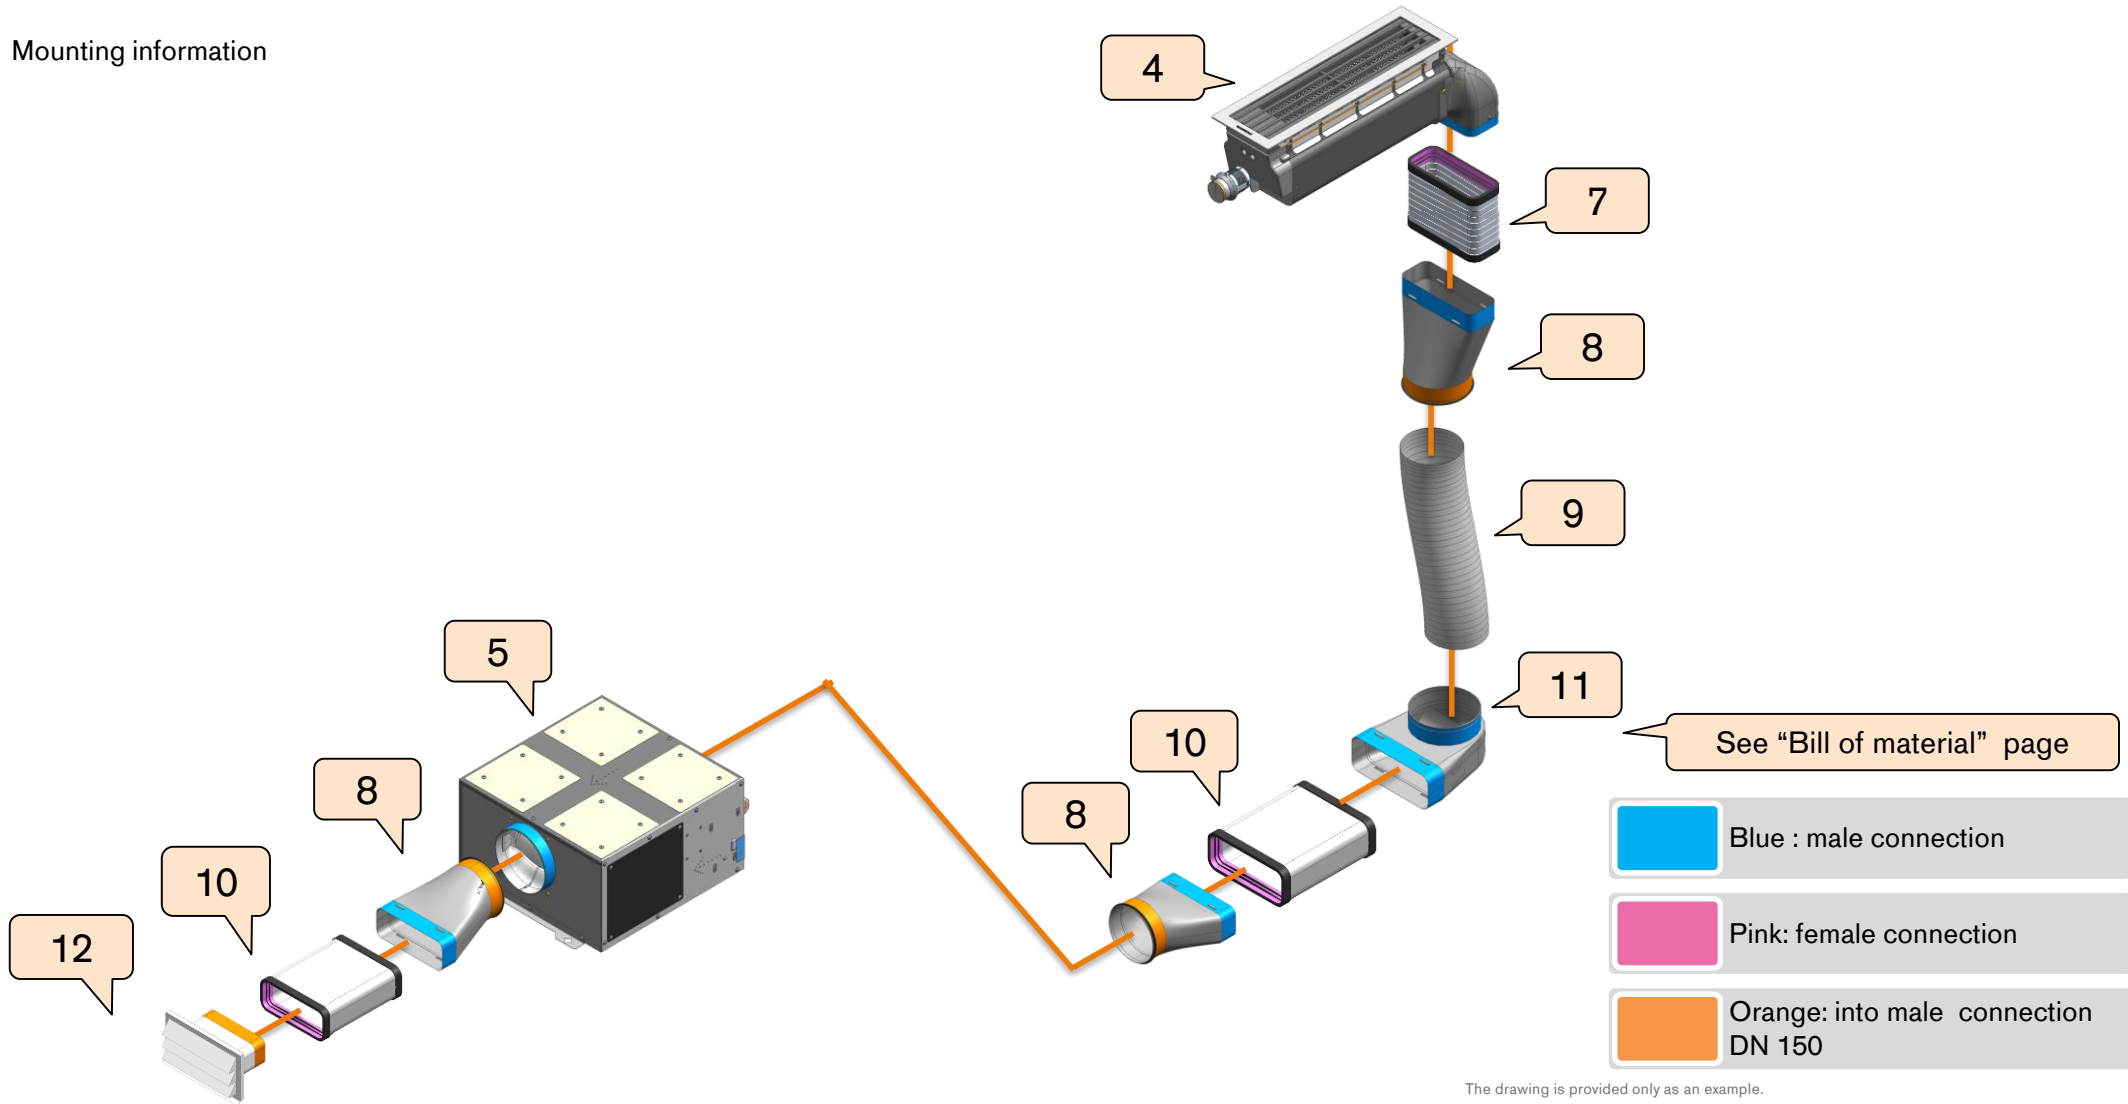

17. Januar 2023

Configuration	2x VL 414 712 - 2x AR 400 742 - 3 Varios	Min. Work depth	25 9/16" (650 mm)	Ventilation mode	Extraction
Type reference cooktops	VG 425 211 CA - VI 414 613 - VR 414 611	Type reference ventilation appliance	VL 414 712	Type reference remote fan unit	AR 400 742

Mounting information

BSH Hausgeräte GmbH, Carl-Wery-Straße 34, 81739 Munich, Germany
Chairman of the Supervisory : Prof. Dr. Stefan Asenkerschbaumer
Directors : Dr. Carla Kriwet (Chairman), Dr. Gerhard Dambach, Matthias Ginthum, Dr. Silke Maurer
Registered Office : Munich; Registry Court : Amtsgericht München, HRB 75534 WEEE-Reg.-Nr. DE 57986696

The drawing is provided only as an example.
Please pay attention to the technical installation drawings in the Gaggenau Models and Dimensions. The technical drawings are not based on customer data and are merely for installation recommendation. The exact installation must be verified by the kitchen studio on an individual customer basis.