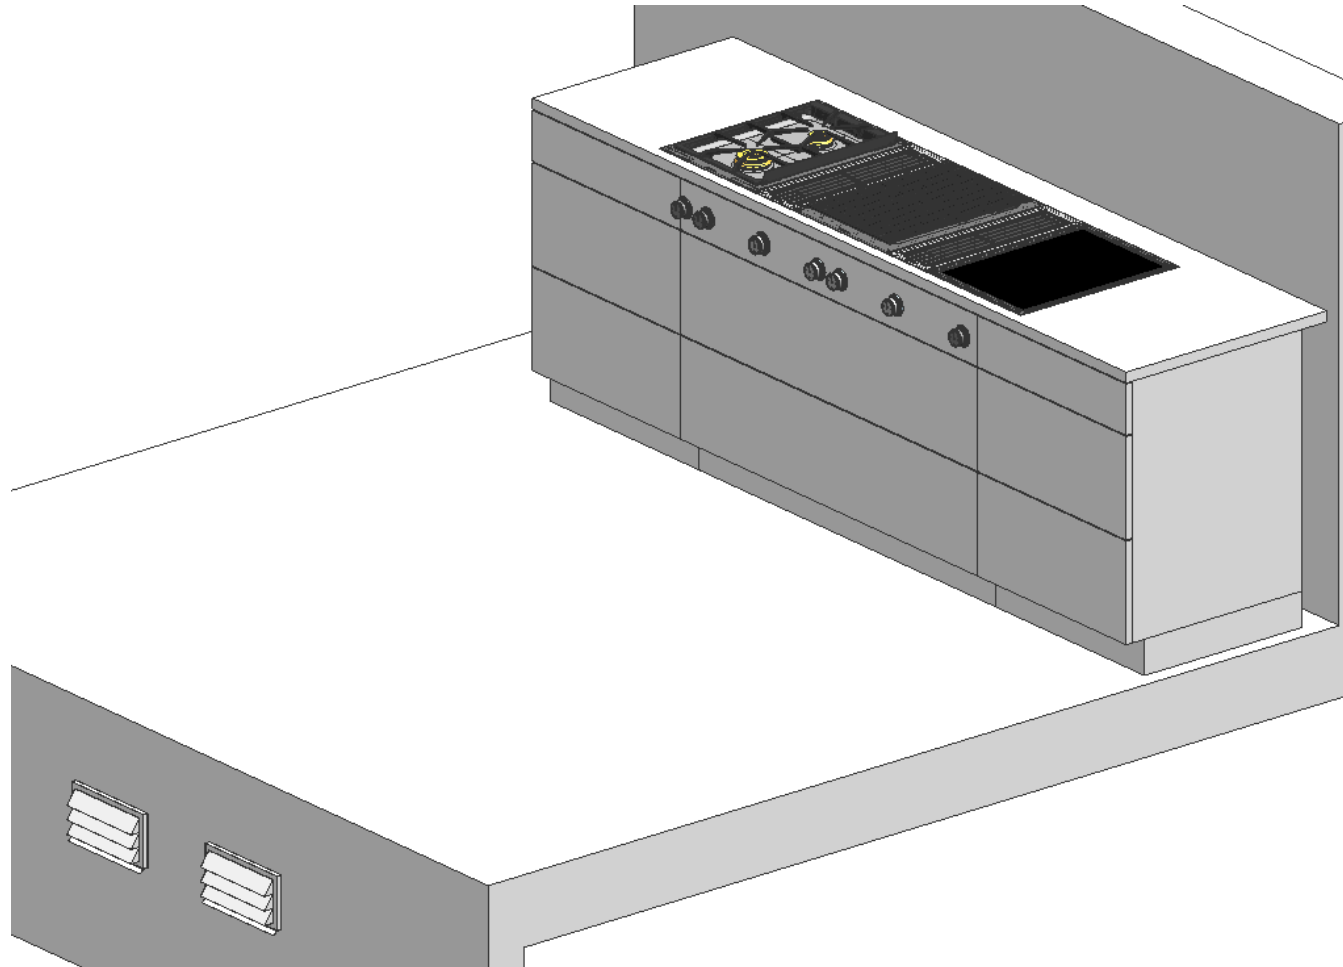

17. Januar 2023

Configuration	2x VL 414 712 - 2x AR 400 742 - 3 Varios	Min. Work depth	25 ⁹/₁₆" (650 mm)	Ventilation mode	Extraction
Type reference cooktops	VG 425 211 CA - VI 414 613 - VR 414 611	Type reference ventilation appliance	VL 414 712	Type reference remote fan unit	AR 400 742

Installation view

BSH Hausgeräte GmbH, Carl-Wery-Straße 34, 81739 Munich, Germany
Chairman of the Supervisory : Prof. Dr. Stefan Asenkerschbaumer
Directors : Dr. Carla Kriwet (Chairman), Dr. Gerhard Dambach, Matthias Ginthum, Dr. Silke Maurer
Registered Office : Munich; Registry Court : Amtsgericht München, HRB 75534 WEEE-Reg.-Nr. DE 57986696

The drawing is provided only as an example.
Please pay attention to the technical installation drawings in the Gaggenau Models and Dimensions. The technical drawings are not based on customer data and are merely for installation recommendation. The exact installation must be verified by the kitchen studio on an individual customer basis.