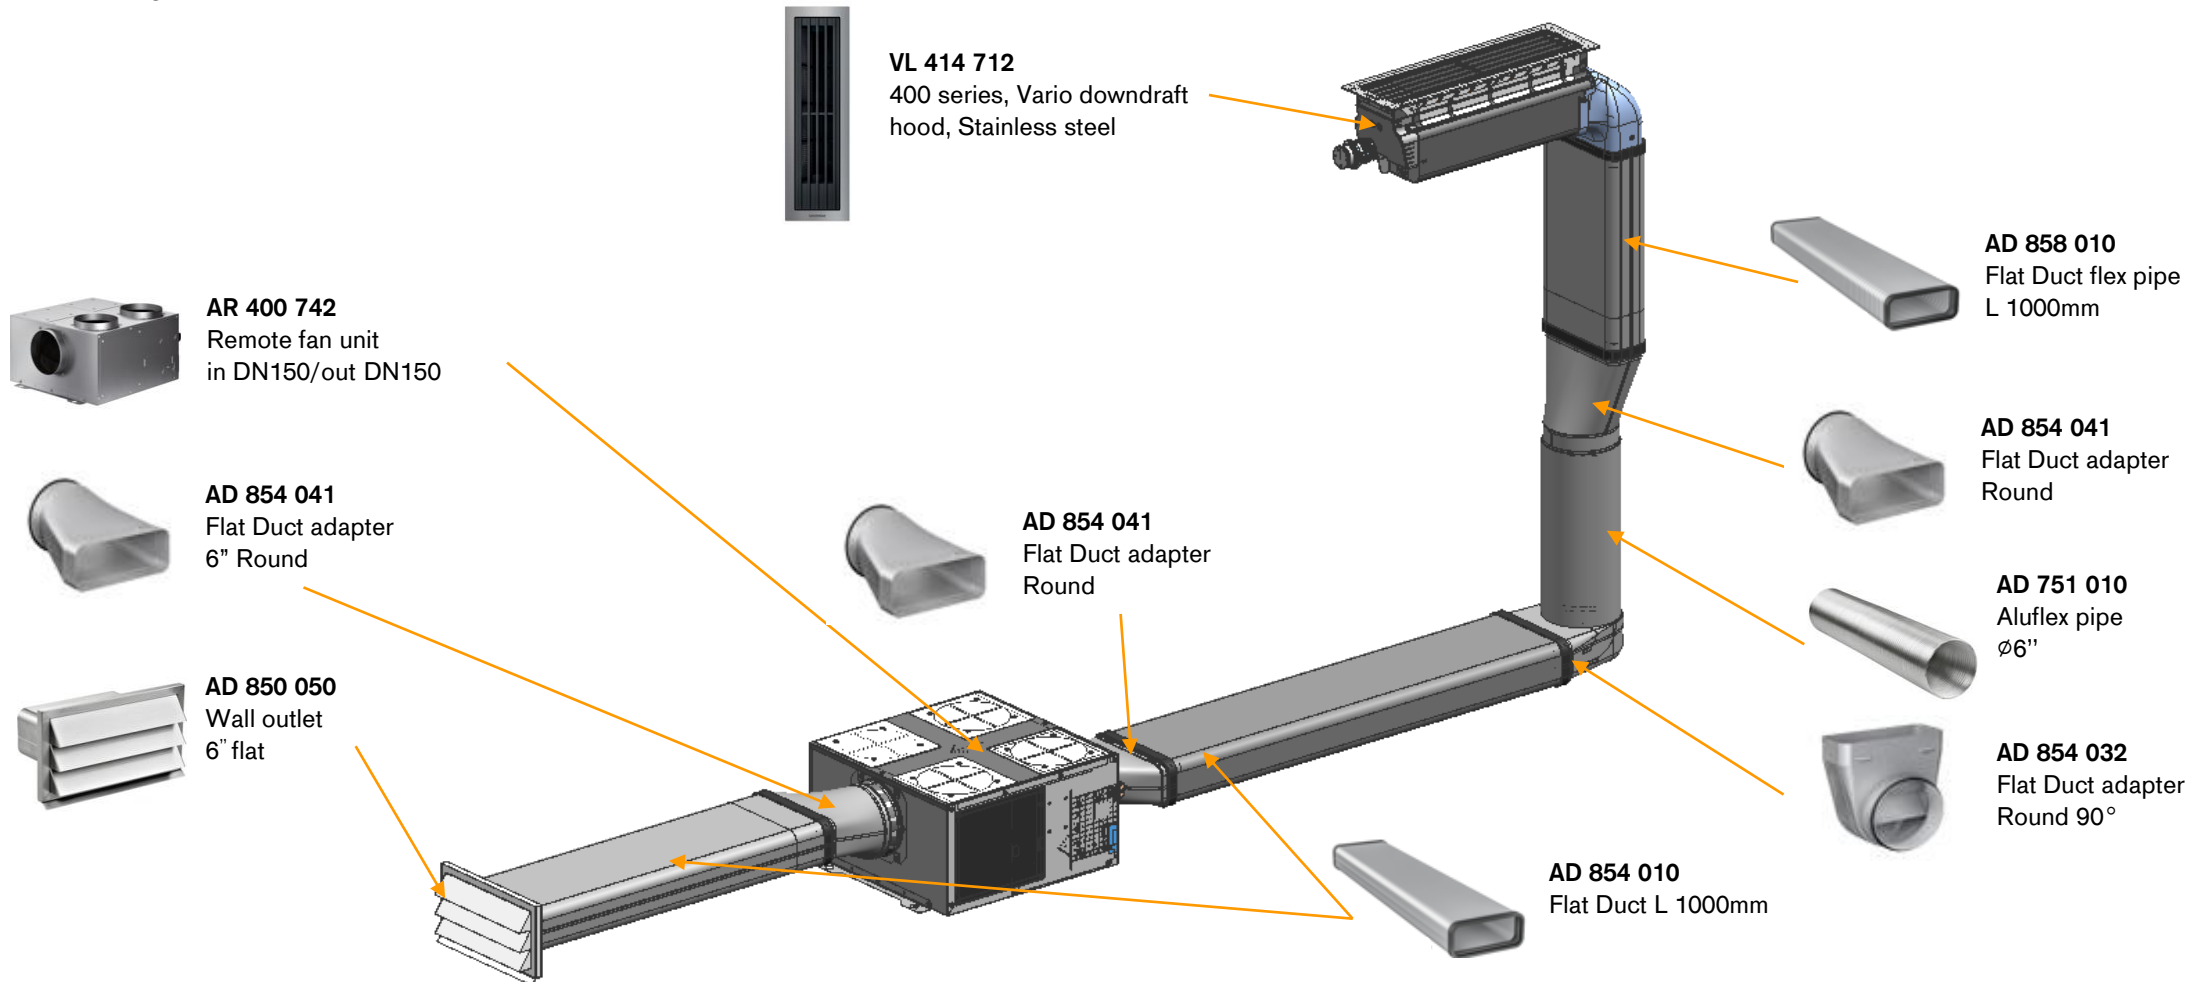

17. Januar 2023

Configuration	2x VL 414 712 - 2x AR 400 742 - 3 Varios	Min. Work depth	25 9/16" (650 mm)	Ventilation mode	Extraction
Type reference cooktops	VG 425 211 CA - VI 414 613 - VR 414 611	Type reference ventilation appliance	VL 414 712	Type reference remote fan unit	AR 400 742

Mounting information

BSH Hausgeräte GmbH, Carl-Wery-Straße 34, 81739 Munich, Germany
Chairman of the Supervisory: Prof. Dr. Stefan Asenkerschbaumer
Directors: Dr. Carla Kriwet (Chairman), Dr. Gerhard Dambach, Matthias Ginthum, Dr. Silke Maurer
Registered Office: Munich; Registry Court: Amtsgericht München, HRB 75534 WEEE-Reg.-Nr. DE 57986696

The drawing is provided only as an example.
Please pay attention to the technical installation drawings in the Gaggenau Models and Dimensions. The technical drawings are not based on customer data and are merely for installation recommendation. The exact installation must be verified by the kitchen studio on an individual customer basis.