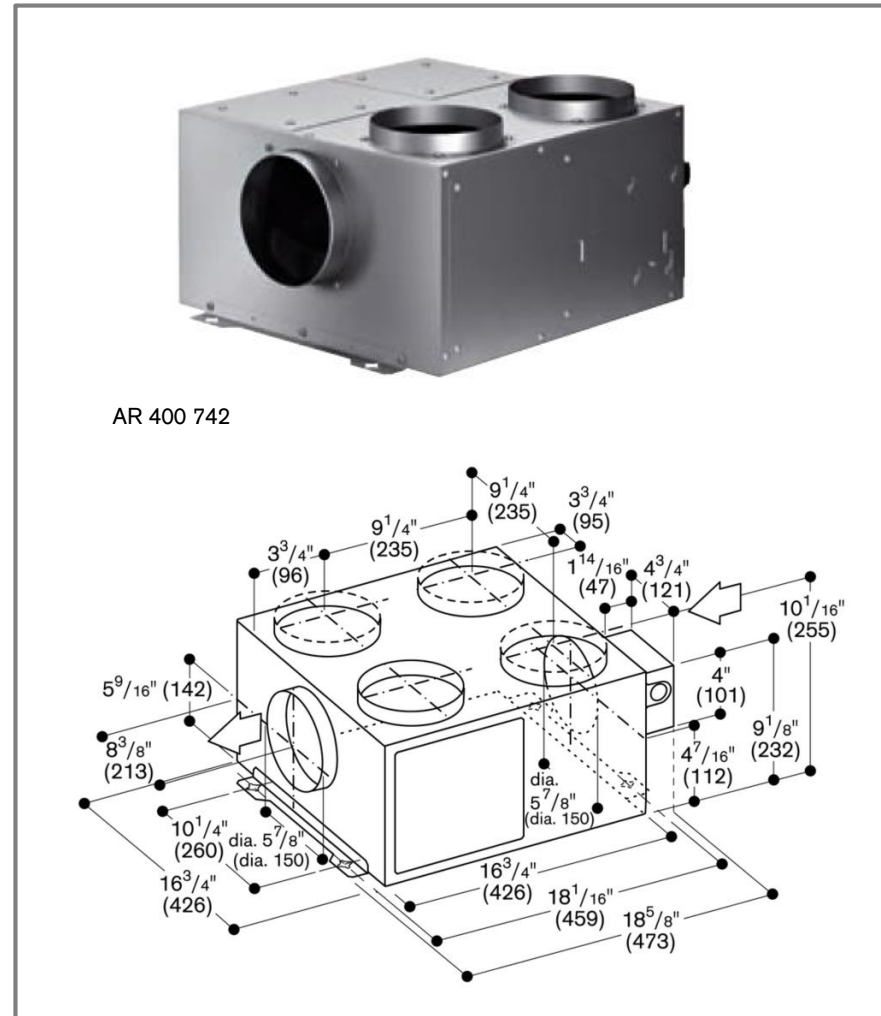

17. Januar 2023

Configuration	2x VL 414 712 - 2x AR 400 742 - 3 Varios	Min. Work depth	25 9/16" (650 mm)	Ventilation mode	Extraction
Type reference cooktops	VG 425 211 CA - VI 414 613 - VR 414 611	Type reference ventilation appliance	VL 414 712	Type reference remote fan unit	AR 400 742

Information about remote fan unit AR 400 742

BSH Hausgeräte GmbH, Carl-Wery-Straße 34, 81739 Munich, Germany
Chairman of the Supervisory : Prof. Dr. Stefan Asenkerschbaumer
Directors : Dr. Carla Kriwet (Chairman), Dr. Gerhard Dambach, Matthias Ginthum, Dr. Silke Maurer
Registered Office : Munich; Registry Court : Amtsgericht München, HRB 75534 WEEE-Reg.-Nr. DE 57986696

The drawing is provided only as an example.
Please pay attention to the technical installation drawings in the Gaggenau Models and Dimensions. The technical drawings are not based on customer data and are merely for installation recommendation. The exact installation must be verified by the kitchen studio on an individual customer basis.