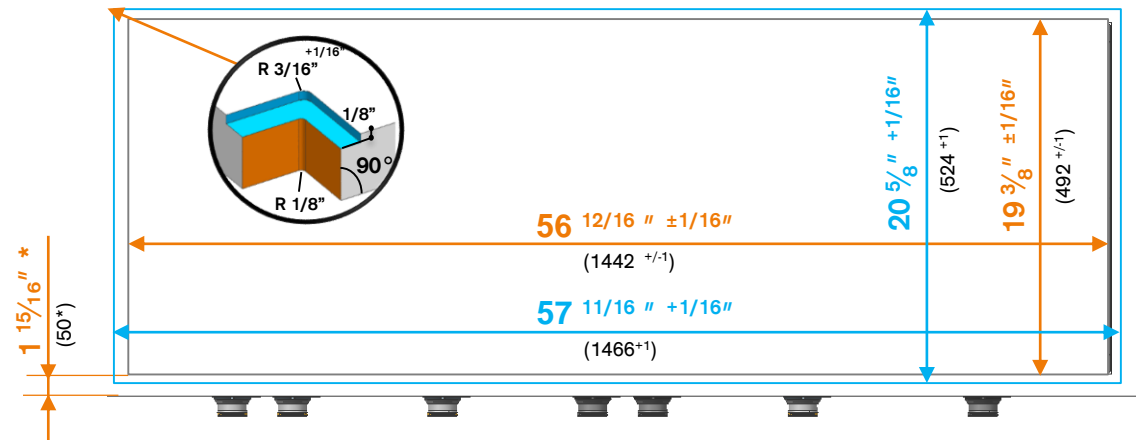

Cut out dimension. Flush mounting