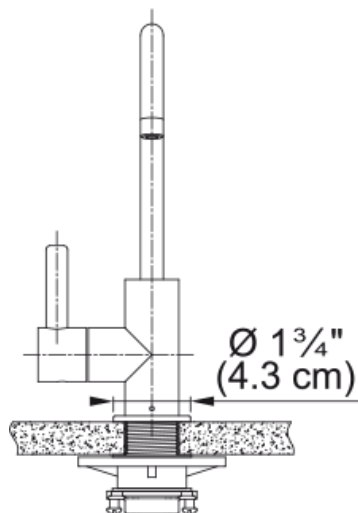

Universal Hot Filtered - UNJ-HO-CHR | 119.0704.807

Technical Data

Aspect

Spout type	J - spout
Color	Polished chrome
Type of material	Stainless steel 304

Product Dimensions

Faucet hole diameter	31,75 mm
Cartridge dimension	12,70 mm

Installation

Mounting type	Shank
Water supply hose connection	3/8"
Water supply hose length	1524 mm

Product specifications

Pressure	High pressure
Faucet type	Swivel spout
Faucet operation	Side lever
Faucet rotation	360°

Product identification

Product brand	FRANKE
Product family	None
Collection	Universal

Features

Water saving feature	No
Type of aerator	Laminar
Little butler type	Heating tank
Little butler type	Water filtration