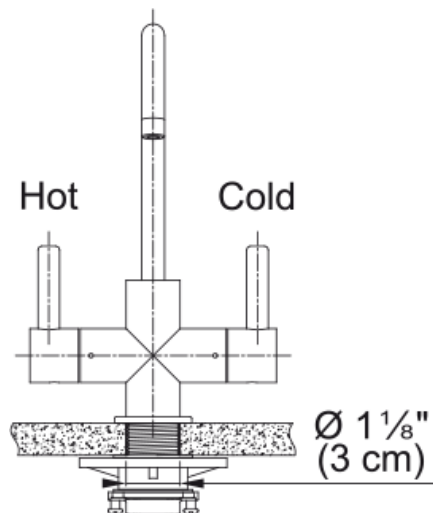

Universal Hot/Cold Filtered - UNJ-HC-304 | 120.0704.766

Technical Data

Aspect

Spout type	J - spout
Color	Stainless steel
Type of material	Stainless steel 304

Product Dimensions

Faucet hole diameter	31,75 mm
Cartridge dimension	12,70 mm

Installation

Mounting type	Shank
Water supply hose connection	3/8"
Water supply hose length	1524 mm

Product specifications

Pressure	High pressure
Faucet type	Swivel spout
Faucet operation	Dual Lever
Faucet rotation	360°