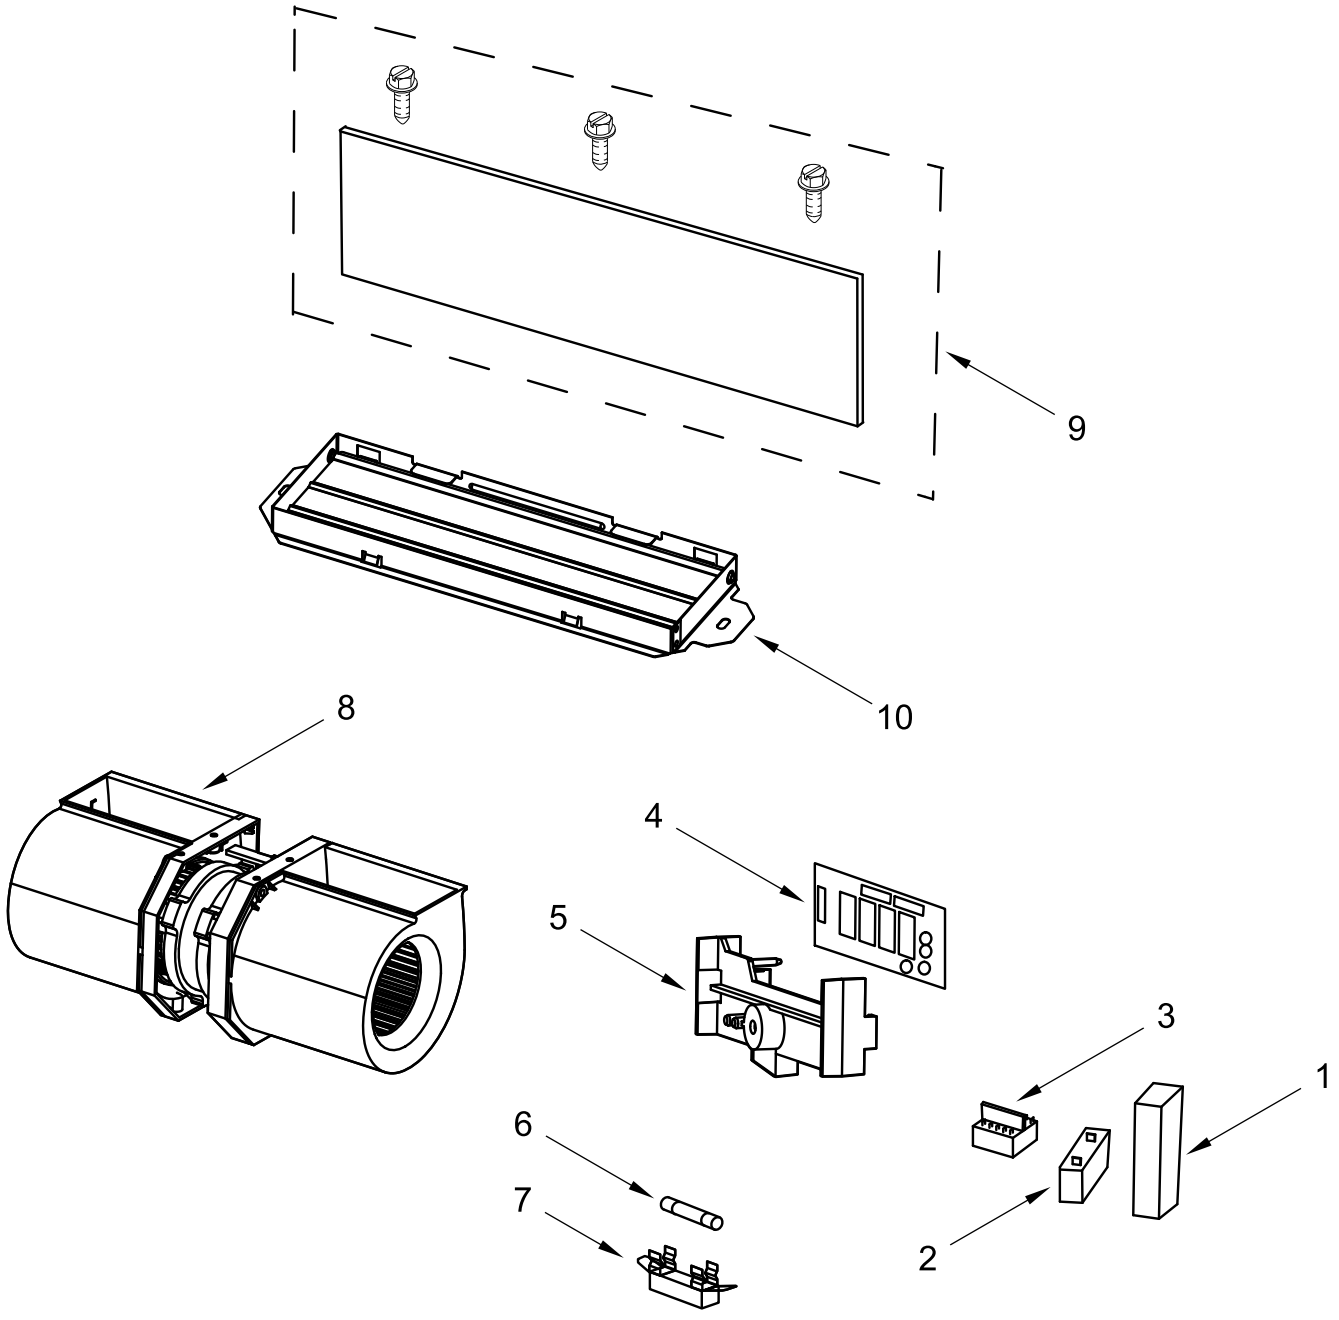

TOP VENTING PARTS

TOP VENTING PARTS

<u>Illus.</u> <u>No.</u>	<u>Part No.</u>	<u>Description</u>	<u>Illus.</u> <u>No.</u>	<u>Part No.</u>	<u>Description</u>	<u>Illus.</u> <u>No.</u>	<u>Part No.</u>	<u>Description</u>
1	W10627456	Resistor, Power 30 Ohm 40 Watt	4	W10627457	Board, Control Hood Fan and Light	8	W10627453	Assembly, Ventilation Fan
2	W10627454	Capacitor, Hood Fan Motor	5	W10130909	Bracket, Support	9	W10615478	Kit, Stainless Steel Panel with Screws
3	W10627458	Block, Terminal	6	4375321	Fuse	10	W10627629	Damper
			7	8205670	Holder, Fuse