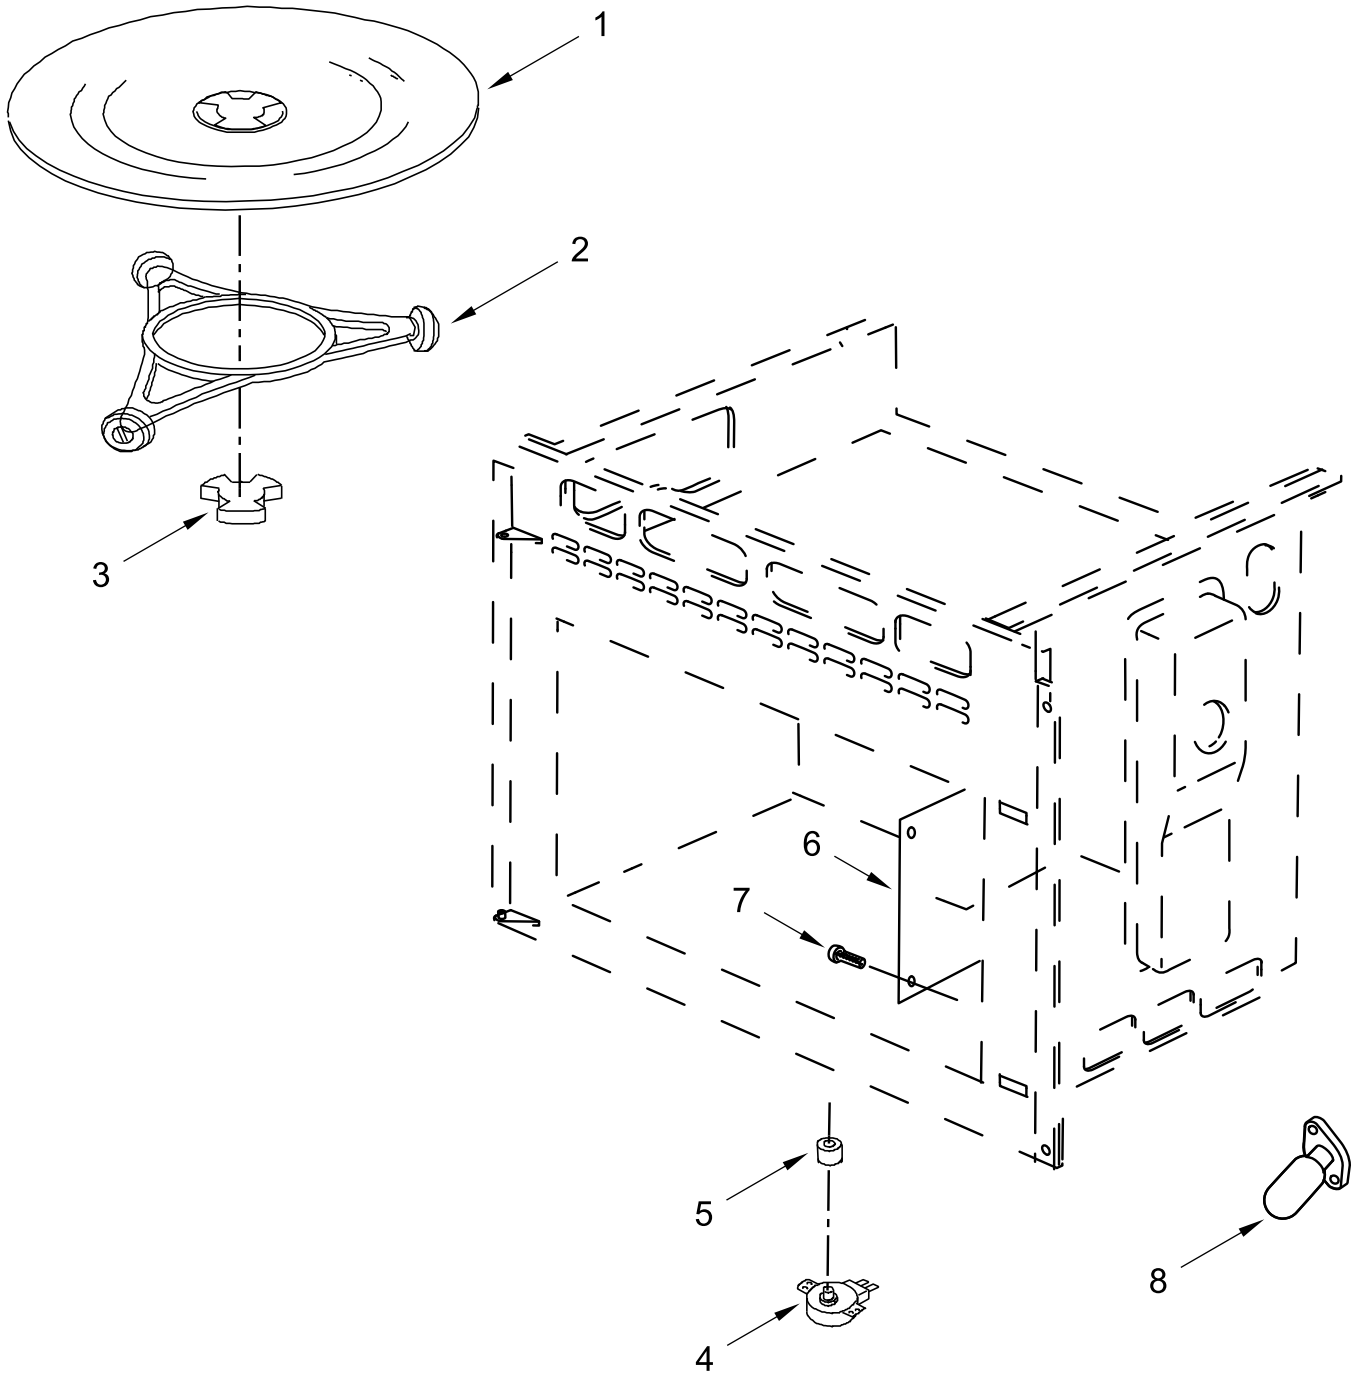

OVEN INTERIOR PARTS

OVEN INTERIOR PARTS

<u>Illus.</u> <u>No.</u>	<u>Part No.</u>	<u>Description</u>	<u>Illus.</u> <u>No.</u>	<u>Part No.</u>	<u>Description</u>	<u>Illus.</u> <u>No.</u>	<u>Part No.</u>	<u>Description</u>
1	W10618210	Turntable, Glass	5	4375252	Gasket, Turntable Motor Shaft	7	W10628172	Pin, Mica Plate
2	W10618211	Support, Turntable with Rollers	6	W10628171	Plate, Mica Inlet Cover	8	W10627388	Bulb, Cavity CC3A 25 WATT
3	W10618212	Turntable, Hub						
4	W10627452	Motor, Turntable