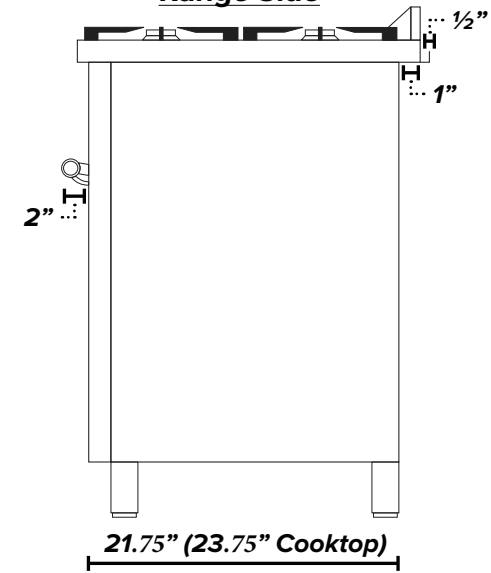

ILVE 48" Range Dimensions Guide

Range Front (Oven Exterior)

Range Back

Range Front (Handle Widths)

Range Side

*Gas connection lies 1 1/2" from back of range

ILVE 48" Range Dimensions Guide