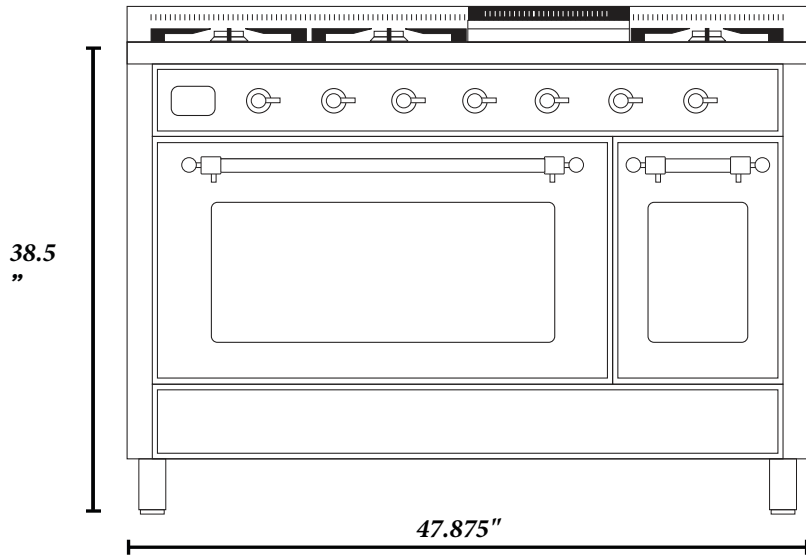

ILVE 48" Range Dimensions Guide

Range Front (Oven Exterior)

Range Back

Range Front (Handle Widths)

Range Side

*Gas connection lies 1 1/2" from back of range

ILVE 48" Range Dimensions Guide