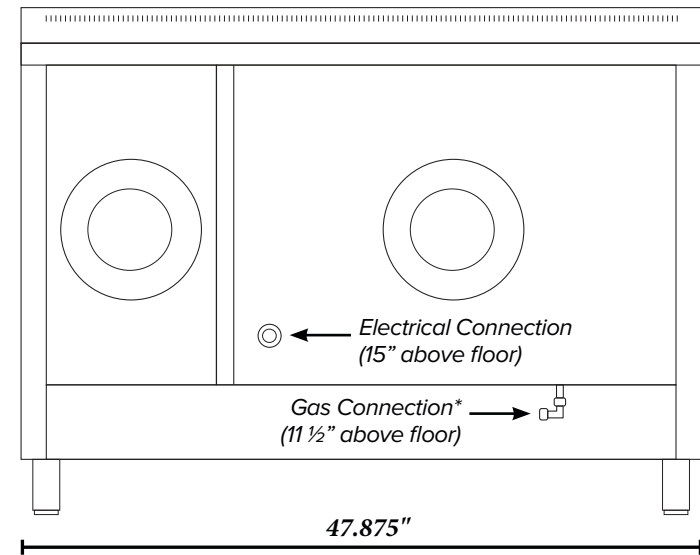

ILVE 48" Range Dimensions Guide

Range Front (Oven Exterior)

Range Back

Range Front (Handle Widths)

Range Side

*Gas connection lies 1 1/2" from back of range

ILVE 48" Range Dimensions Guide