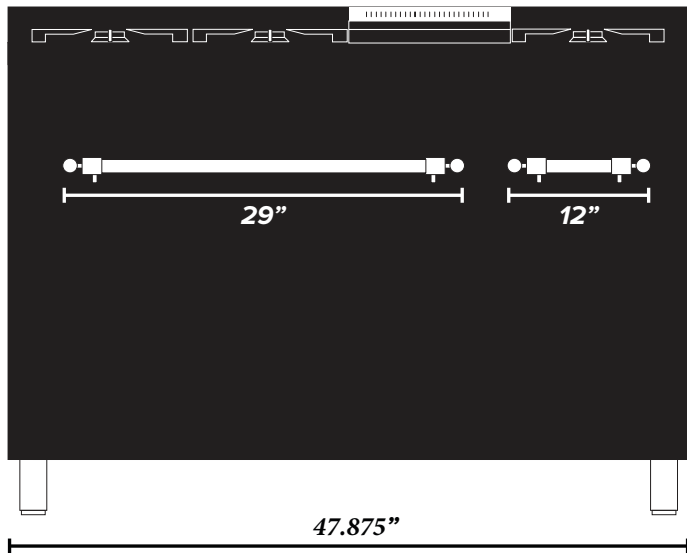

ILVE 48" Range Dimensions Guide

Range Front (Oven Exterior)

Range Back

Range Front (Handle Widths)

Range Side

*Gas connection lies 1 1/2" from back of range

ILVE 48" Range Dimensions Guide