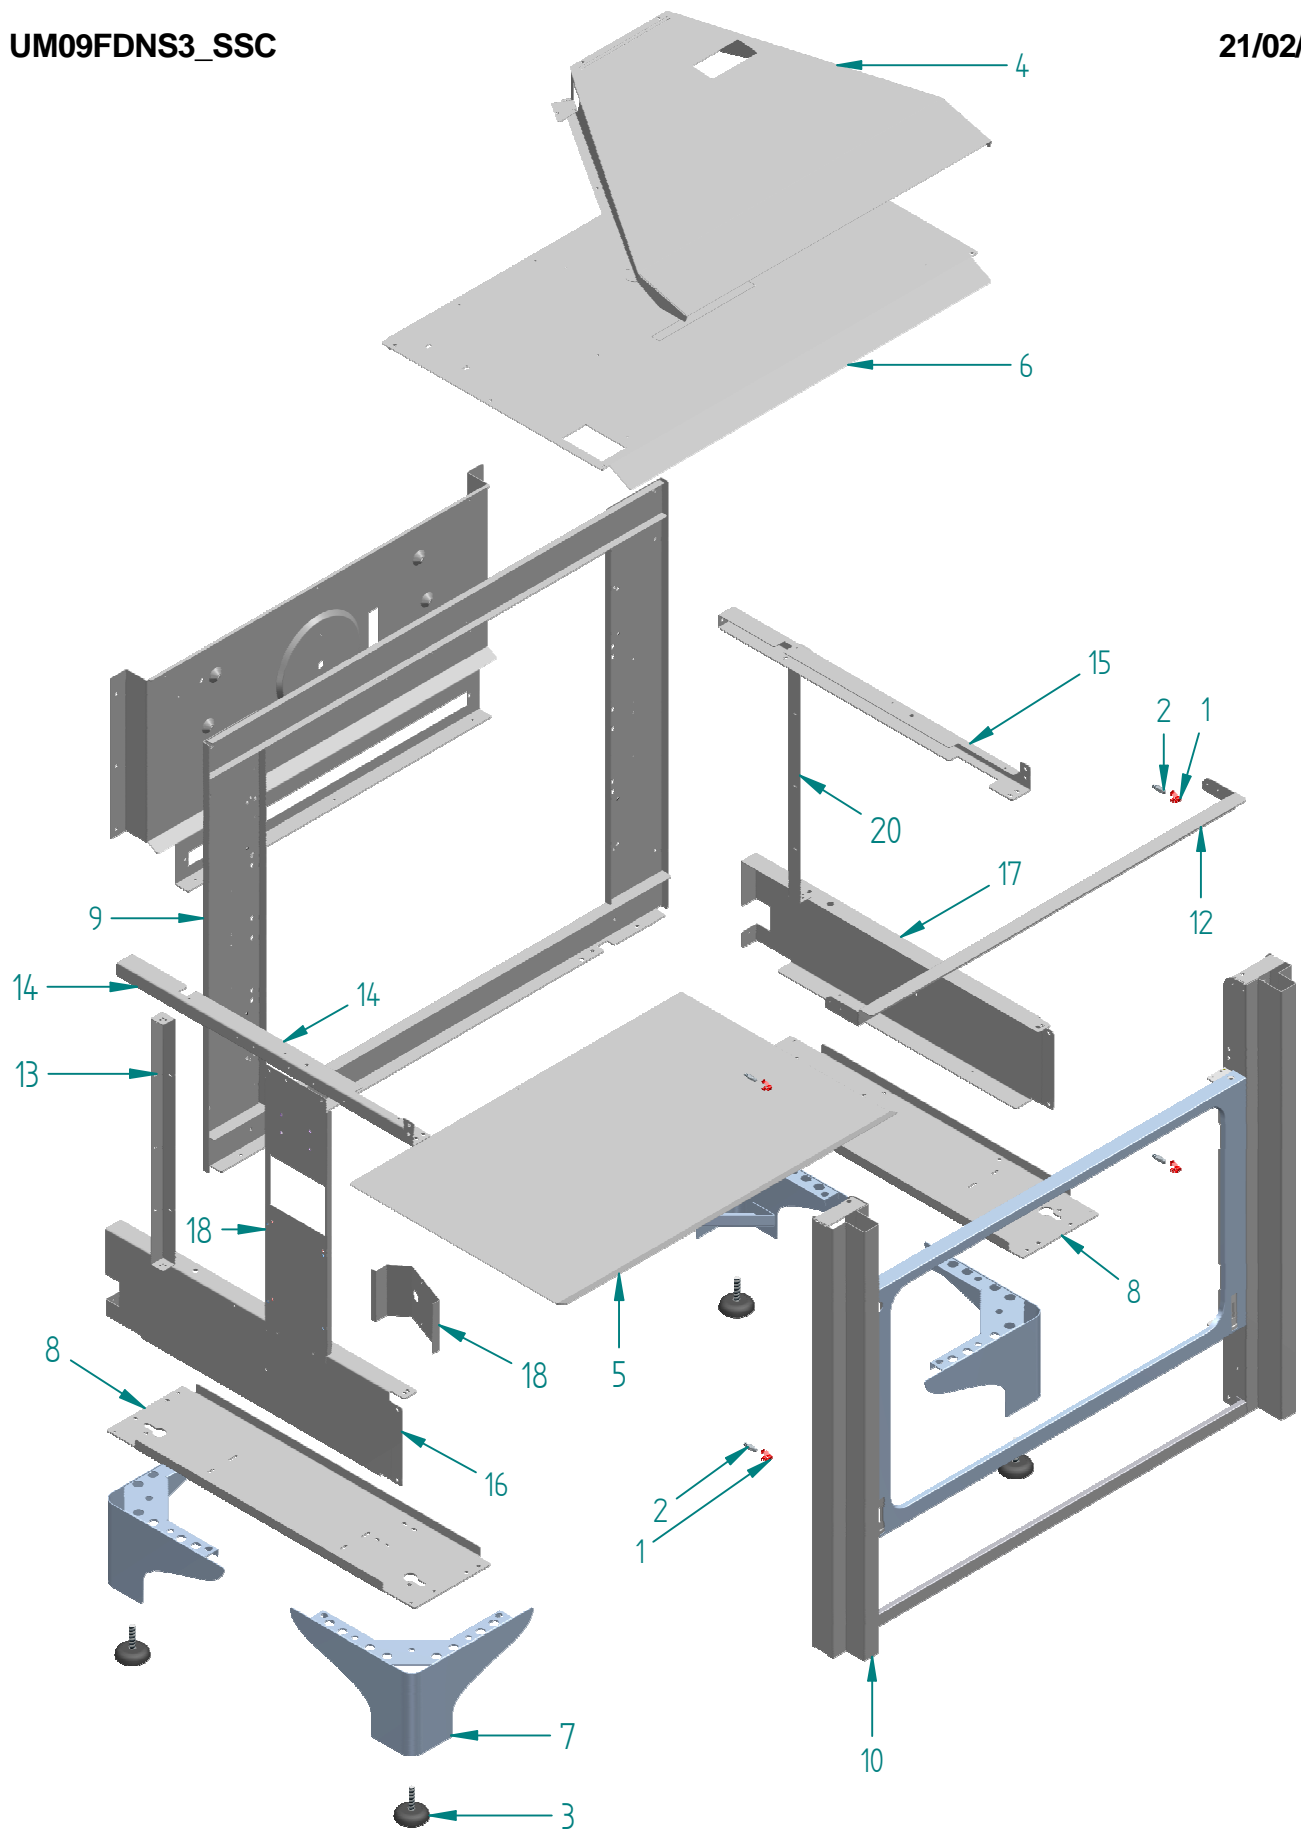

N°	Cod	Descrizione	Inglese	Qtà
1	EA4355003000000	MOLLA PERNO INN LAT REMOV	SPRING	4
2	EA5265003000000	PERNO INNESTO M4 LAT REMOV	STST PIN	4
3	EA5315003000000	PIEDINO GOMMA D.50 M8 H40 (FILETTO)	RUBBER FEET M8X5	4
4	ES1058018010000	CONV 90 CUC M09/12/15 '19 ELZN	AIR CONVEYER	1
5	ES2306003010000	FONDO CUCINA ELETT 90 ELZN	ELECTRIC COOKER BOTTOM 90 CM ELZN	1
6	ES5245008010000	PARACALOR MUF 80 CUC M09/12/15 ELZN	90 CM COOKER HEAT SHIELD	1
7	ES5308001000008	PIEDINO CUC MAJESTIC H=140 INOX	FOOT FOR MAJESTIC COOKER / ST.ST.	4
8	ES6651016010000	STAFFA PIEDINI CUCINA MAJESTIC ZN	FEET STIRRUP FOR MAJESTIC COOKER	2
9	ES6671005000000	STRUTTURA CUCINA POST M09	REAR COOKER STRUCTURE M09	1
10	ES6671006000000	STRUTTURA CUCINA ANT M09	FRONT COOKER STRUCTURE M09	1
11*	ES6671018010000	STRUTT CUC 90 PANNELLO POST ELZN	REAR PANEL FRAME	1
12	ES6671019010000	STRUTT CUC M09 LIST CRUSC ELZN	DASHBOARD STOPPER	1
13	ES6671053010000	STRUTT CUC SUPP SCHIENA MAJESTIC	OVEN BACK SUPPORT	2
14	ES6671056010000	STRUT CUC MAJESTIC LIST SUP SX ELZN	STRUCTURE HIGH STRIP SX	1
15	ES6671057010000	STRUT CUC MAJESTIC LIST SUP DX ELZN	STRUCTURE HIGH STRIP DX	1
16	ES6678066010000	SUP GUI CAS SX M07-09-10-12-15 ELZN	STRIP	1
17	ES6678067010000	SUP GUI CAS DX M07-09-10-12-15 ELZN	STRIP	1
18	ES6678081000000	SUPPORTO COMP MOTORID GIRAR CUC '15	SPIT GERED MOTOR HOLDER SUPPORT	1