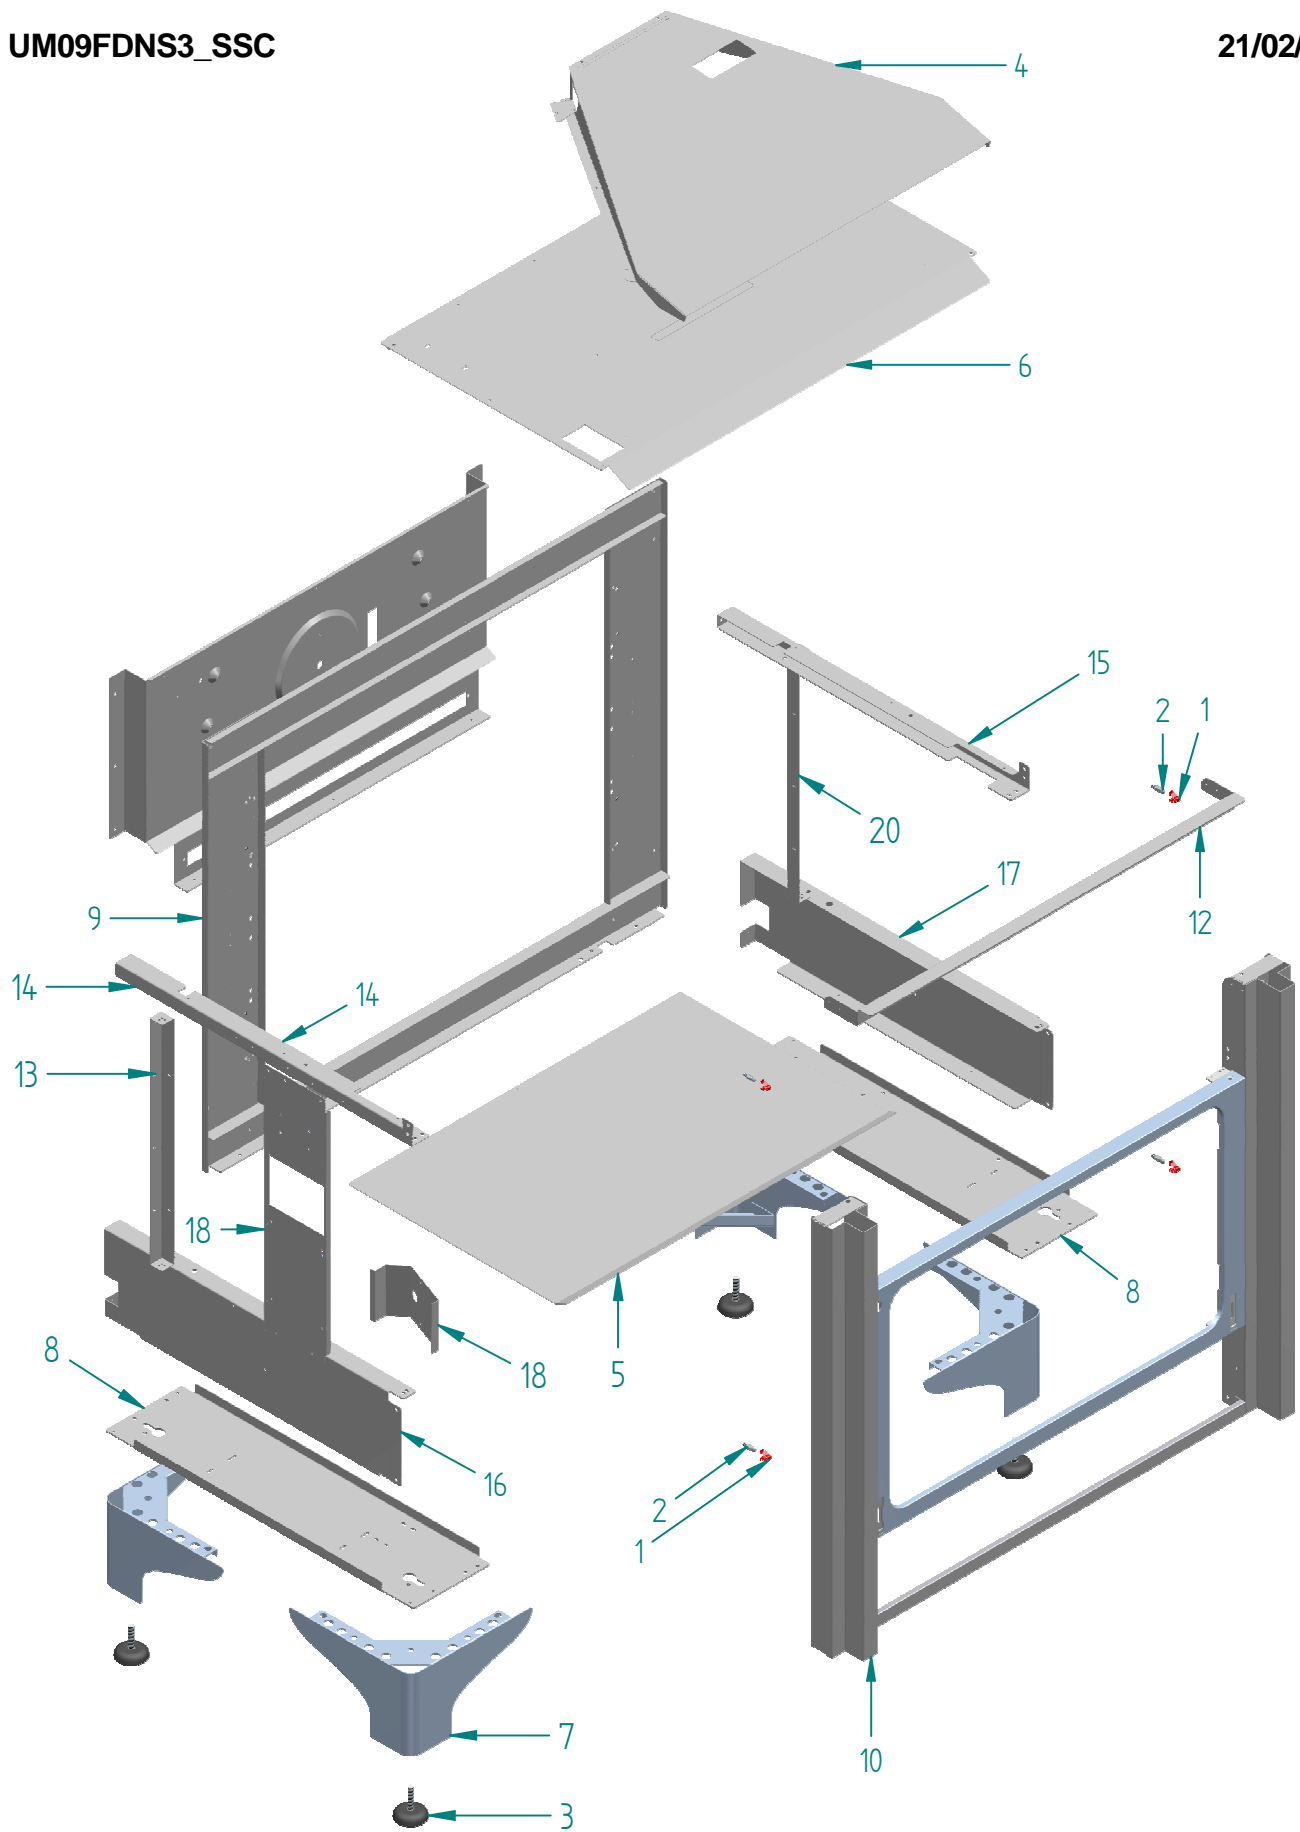

N°	Cod	Descrizione	Inglese	Qtà
1	EA4355003000000	MOLLA PERNO INN LAT REMOV	SPRING	4
2	EA5265003000000	PERNO INNESTO M4 LAT REMOV	STST PIN	4
3	EA5315003000000	PIEDINO GOMMA D.50 M8 H40 (FILETTO)	RUBBER FEET M8X5	4
4	ES1058018010000	CONV 90 CUC M09/12/15 '19 ELZN	AIR CONVEYER	1
5	ES2306003010000	FONDO CUCINA ELETT 90 ELZN	ELECTRIC COOKER BOTTOM 90 CM ELZN	1
6	ES5245008010000	PARACALOR MUF 80 CUC M09/12/15 ELZN	90 CM COOKER HEAT SHIELD	1
7	ES5308001000008	PIEDINO CUC MAJESTIC H=140 INOX	FOOT FOR MAJESTIC COOKER / ST.ST.	4
8	ES6651016010000	STAFFA PIEDINI CUCINA MAJESTIC ZN	FEET STIRRUP FOR MAJESTIC COOKER	2
9	ES6671005000000	STRUTTURA CUCINA POST M09	REAR COOKER STRUCTURE M09	1
10	ES6671006000000	STRUTTURA CUCINA ANT M09	FRONT COOKER STRUCTURE M09	1
11*	ES6671018010000	STRUTT CUC 90 PANNELLO POST ELZN	REAR PANEL FRAME	1
12	ES6671019010000	STRUTT CUC M09 LIST CRUSC ELZN	DASHBOARD STOPPER	1
13	ES6671053010000	STRUTT CUC SUPP SCHIENA MAJESTIC	OVEN BACK SUPPORT	2
14	ES6671056010000	STRUT CUC MAJESTIC LIST SUP SX ELZN	STRUCTURE HIGH STRIP SX	1
15	ES6671057010000	STRUT CUC MAJESTIC LIST SUP DX ELZN	STRUCTURE HIGH STRIP DX	1
16	ES6678066010000	SUP GUI CAS SX M07-09-10-12-15 ELZN	STRIP	1
17	ES6678067010000	SUP GUI CAS DX M07-09-10-12-15 ELZN	STRIP	1
18	ES6678081000000	SUPPORTO COMP MOTORID GIRAR CUC '15	SPIT GERED MOTOR HOLDER SUPPORT	1