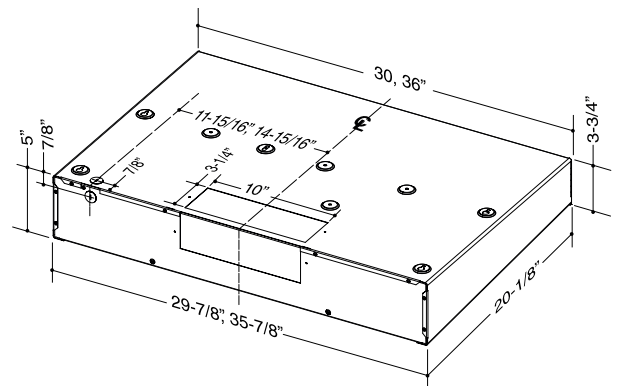

SIZE	BLACK GLASS	GREY GLASS	WHITE GLASS	WITHOUT GLASS	REPLACEMENT GREASE FILTERS
30-in. Wide	UCB3I30SBB	UCB3I30SBS	UCB3I30SBW	UCB3I30SBN	62053
36-in. Wide	UCB3I36SBB	UCB3I36SBS	UCB3I36SBW	UCB3I36SBN	62053

PERFORMANCE								
Damper/Duct Connector	Volts	Hz	Amps	Discharge Direction	Sones		CFM	
					Low	High	Low	High
3¼-in. x 10-in. (Included)	120	60	1.8	Horizontal	1.0	9.5	160	500‡
				Vertical	0.9	9.5	160	440‡

‡ If needed, ask a recommended installer to limit discharge to 300 CFM.

FEATURES	
Finish	430 Stainless Steel
Cooktop Lighting	2 LED Modules - 120V, 5.5W
Grease Filters	Hybrid Baffle, Stainless Steel with Aluminum Mesh - Dishwasher Safe
OPTIONAL ACCESSORIES	
Decorative Glass Panels	Refer to Price List for options
MOUNTING HEIGHT	
24-in. to 30-in. from cooktop to bottom of hood	
LIMITED WARRANTY	
5-year (See installation manual for full warranty text.)	
FOR INDOOR USE ONLY	