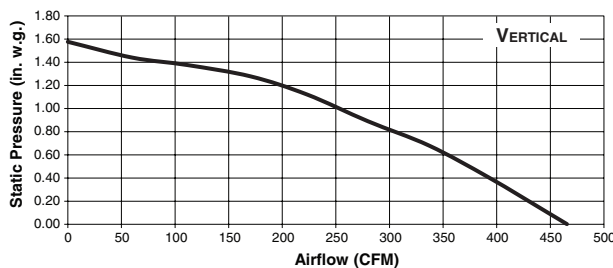

SIZE	BLACK GLASS	GREY GLASS	WHITE GLASS	WITHOUT GLASS	REPLACEMENT GREASE FILTERS
30-in. Wide	UCB3I30SBB	UCB3I30SBS	UCB3I30SBW	UCB3I30SBN	62053
36-in. Wide	UCB3I36SBB	UCB3I36SBS	UCB3I36SBW	UCB3I36SBN	62053

PERFORMANCE								
Damper/Duct Connector	Volts	Hz	Amps	Discharge Direction	Sones		CFM	
					Low	High	Low	High
3¼-in. x 10-in. (Included)	120	60	1.8	Horizontal	1.0	9.5	160	500‡
				Vertical	0.9	9.5	160	440‡

‡ If needed, ask a recommended installer to limit discharge to 300 CFM.

FEATURES	
Finish	430 Stainless Steel
Cooktop Lighting	2 LED Modules - 120V, 5.5W
Grease Filters	Hybrid Baffle, Stainless Steel with Aluminum Mesh - Dishwasher Safe
OPTIONAL ACCESSORIES	
Decorative Glass Panels	Refer to Price List for options
MOUNTING HEIGHT	
24-in. to 30-in. from cooktop to bottom of hood	
LIMITED WARRANTY	
5-year (See installation manual for full warranty text.)	
FOR INDOOR USE ONLY	