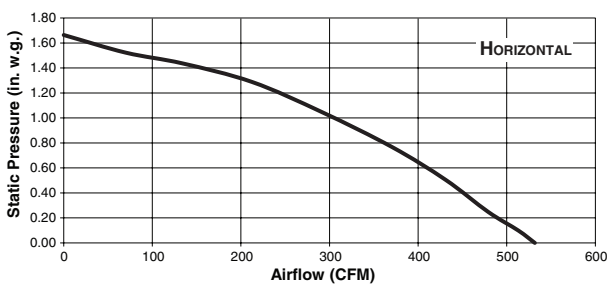

SIZE	BLACK GLASS	GREY GLASS	WHITE GLASS	WITHOUT GLASS	REPLACEMENT GREASE FILTERS
30-in. Wide	UCB3I30SBB	UCB3I30SBS	UCB3I30SBW	UCB3I30SBN	62053
36-in. Wide	UCB3I36SBB	UCB3I36SBS	UCB3I36SBW	UCB3I36SBN	62053

PERFORMANCE								
Damper/Duct Connector	Volts	Hz	Amps	Discharge Direction	Sones		CFM	
					Low	High	Low	High
3¼-in. x 10-in. (Included)	120	60	1.8	Horizontal	1.0	9.5	160	500‡
				Vertical	0.9	9.5	160	440‡

‡ If needed, ask a recommended installer to limit discharge to 300 CFM.

FEATURES	
Finish	430 Stainless Steel
Cooktop Lighting	2 LED Modules - 120V, 5.5W
Grease Filters	Hybrid Baffle, Stainless Steel with Aluminum Mesh - Dishwasher Safe
OPTIONAL ACCESSORIES	
Decorative Glass Panels	Refer to Price List for options
MOUNTING HEIGHT	
24-in. to 30-in. from cooktop to bottom of hood	
LIMITED WARRANTY	
5-year (See installation manual for full warranty text.)	
FOR INDOOR USE ONLY	