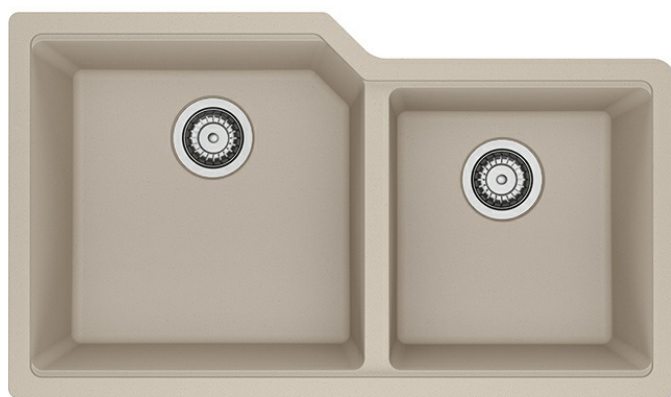

Urban UBG120-32CHA Granite Champagne

Franke Urban granite sinks bring ultra-modern design to a durable sink that is perfect for today's home chef. Made of granite, a blend of quartz and acrylic resin, Franke Urban sinks are easy-to-clean, scratch resistant and impact resistant to retain its new appearance for years. With an extensive color palette and a variety of sizes, Urban is sure to fit your space and your style.

Product Picture

Technical Drawing

Product Dimensions

Length overall	33 7/8"
Width overall	19 11/16"
Length of large bowl	16 15/16"
Width of large bowl	16 3/4"
Depth of large bowl	9 1/16"
Length of small bowl	13 5/16"
Width of small bowl	14 3/8"
Depth of small bowl	8 5/8"
Minimum Cabinet Size	36"