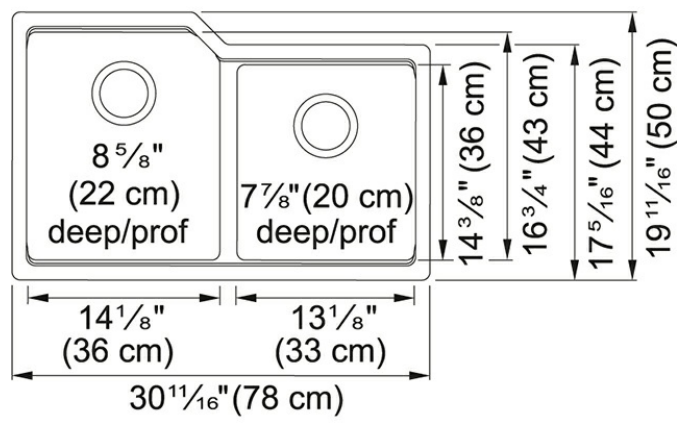

Urban UBG120-28CHA Granite Champagne

Product Picture

Technical Drawing

Product Dimensions

Length overall	30 11/16"
Width overall	19 11/16"
Length of large bowl	14 1/8"
Width of large bowl	16 3/4"
Depth of large bowl	8 5/8"
Length of small bowl	13 1/8"
Width of small bowl	14 3/8"
Depth of small bowl	7 7/8"
Minimum Cabinet Size	36"

General Information

Type of Material	Granite
Number of Bowls	2

Article Numbers

FUN#	125.0637.114
US Part Number	UBG120-28CHA