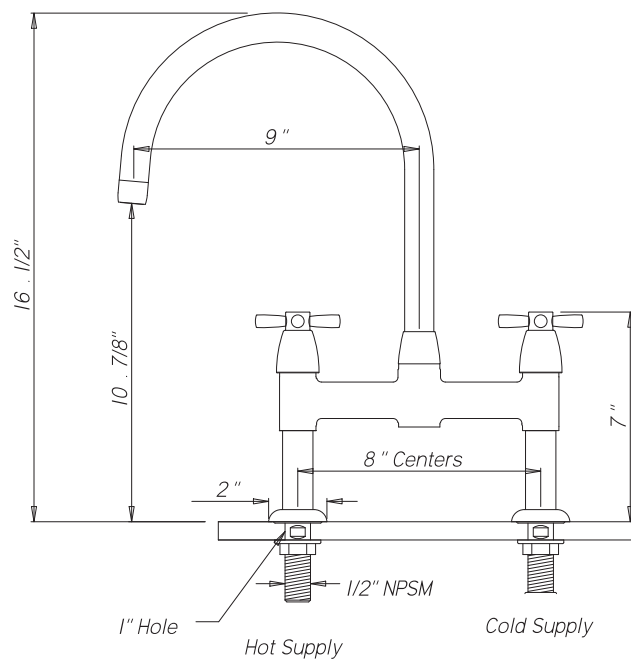

WARRANTY

- Limited Lifetime

* For CA/VT, place a "-2" at end of model number for code compliant product. (Example A3608LMAPC-2)

Consult your local ROHL showroom for additional information and specifications. For complete warranty details and a list of showrooms, go to www.rohlhome.com.