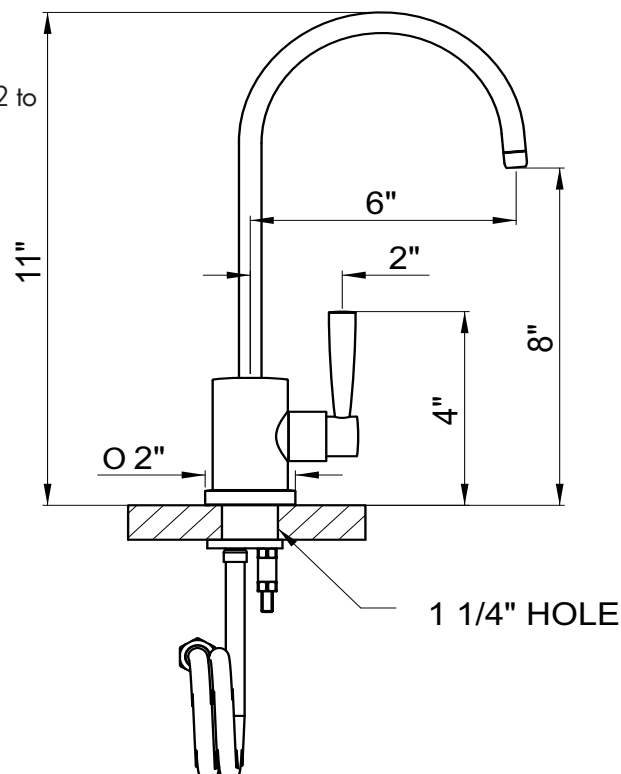

WARRANTY

- Limited Lifetime

* For CA/VT, place a "-2" at end of model number for code compliant product. (Example A3608LMAPC-2)

Consult your local ROHL showroom for additional information and specifications. For complete warranty details and a list of showrooms, go to www.rohlhome.com.