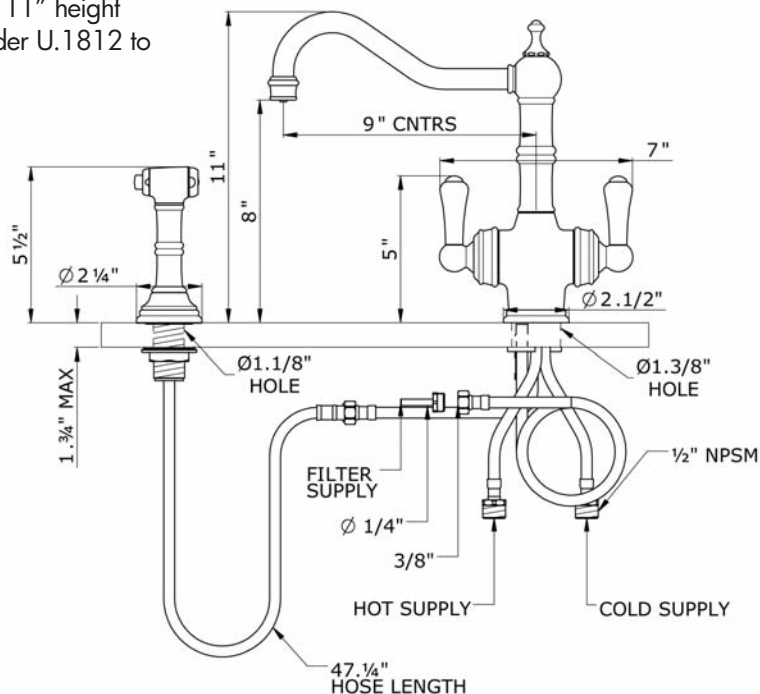

Traditional Triflow® 2-Lever Kitchen Faucet With Sidespray

ROHL Integrated Faucet Filtration by Perrin & Rowe®

U.1570LS*

FEATURES

- Metal lever handles only
- Made from solid brass barstock, CNC machined
- Ceramic disc control cartridge
- Insulated brass sidespray
- 1 3/4" max. installation depth on deck
- Faucet made in England. Filter made in Switzerland
- 9" reach swivel spout, 11" height
- Filter not included. Order U.1812 to complete system

FINISHES

- Polished Chrome
- Polished Nickel
- Satin Nickel
- Inca Brass
- English Bronze

WARRANTY

- Limited Lifetime

* For CA/VT, place a "-2" at end of model number for code compliant product. (Example A3608LMAPC-2)