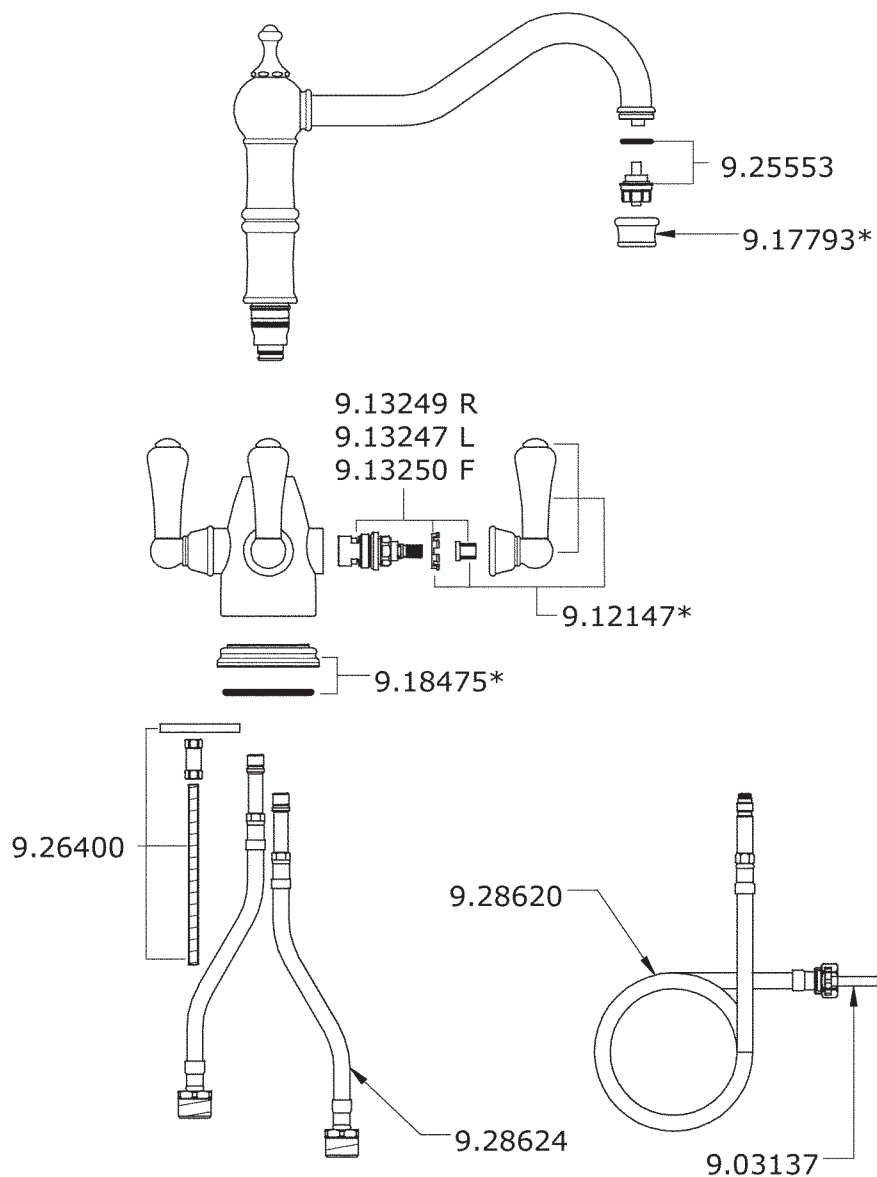

Traditional Triflow® 3-Lever Kitchen Faucet

ROHL Integrated Faucet Filtration by Perrin & Rowe®

U.1475LS*

FEATURES

- Metal lever handles only
- Made from solid brass
- Ceramic 1/4-turn valves
- 1 3/4" max. installation depth on deck
- Faucet made in England. Filter made in Switzerland
- 11" spout height, 9" reach swivel spout
- Filter not included. Order U.1812 to complete system

FINISHES

- Polished Chrome
- Polished Nickel
- Satin Nickel
- Inca Brass
- English Bronze

WARRANTY

- Limited Lifetime

* For CA/VT, place a "-2" at end of model number for code compliant product. (Example A3608LMAPC-2)

Consult your local ROHL showroom for additional information and specifications. For complete warranty details and a list of showrooms, go to www.rohlhome.com.

U.1475LS Spare Parts

* Where indicated please specify color