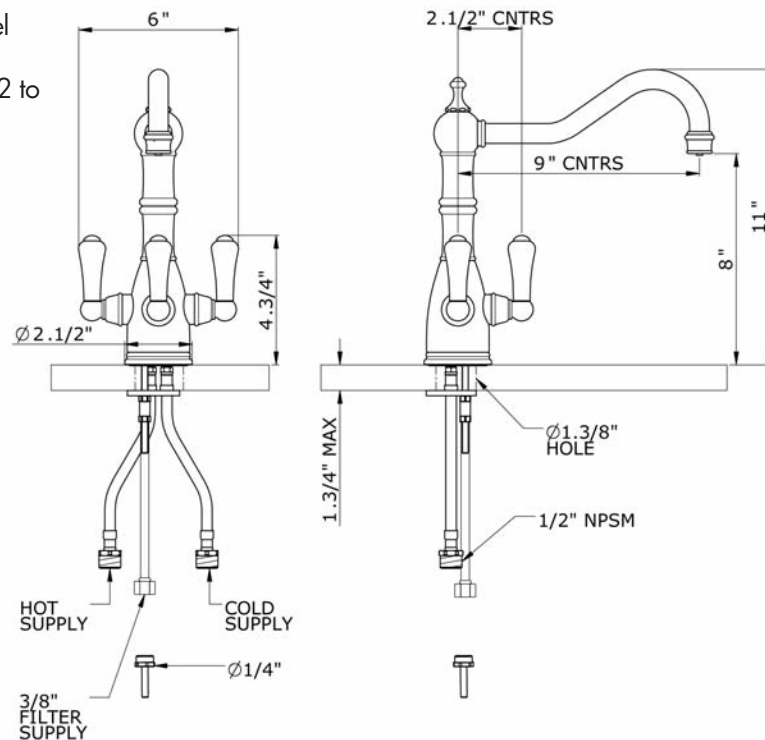

Traditional Triflow® 3-Lever Kitchen Faucet

ROHL Integrated Faucet Filtration by Perrin & Rowe®

U.1475LS*

FEATURES

- Metal lever handles only
- Made from solid brass
- Ceramic 1/4-turn valves
- 1 3/4" max. installation depth on deck
- Faucet made in England. Filter made in Switzerland
- 11" spout height, 9" reach swivel spout
- Filter not included. Order U.1812 to complete system

FINISHES

- Polished Chrome
- Polished Nickel
- Satin Nickel
- Inca Brass
- English Bronze

WARRANTY

- Limited Lifetime

* For CA/VT, place a "-2" at end of model number for code compliant product. (Example A3608LMAPC-2)