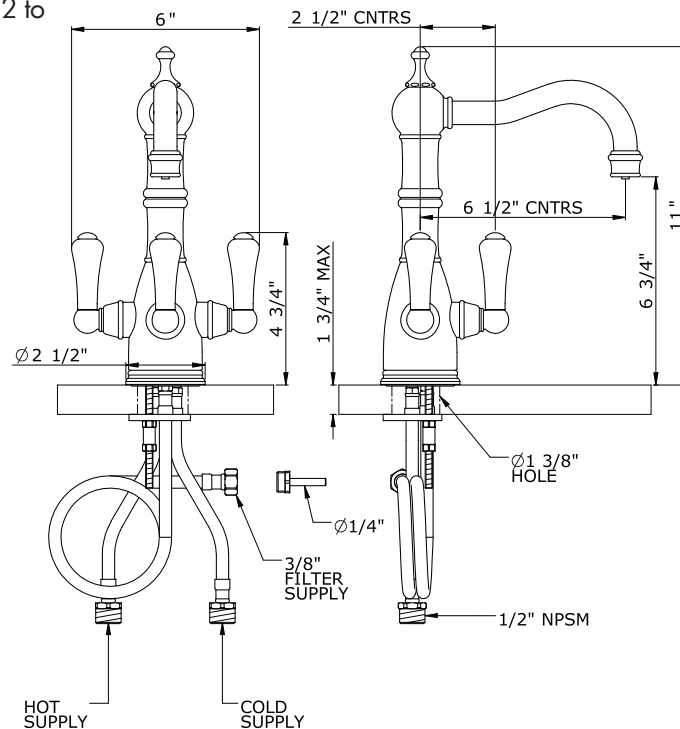

WARRANTY

- Limited Lifetime

* For CA/VT, place a "2" at end of model number for code compliant product. (Example A3608LMAPC-2)

Consult your local ROHL showroom for additional information and specifications. For complete warranty details and a list of showrooms, go to www.rohlhome.com.