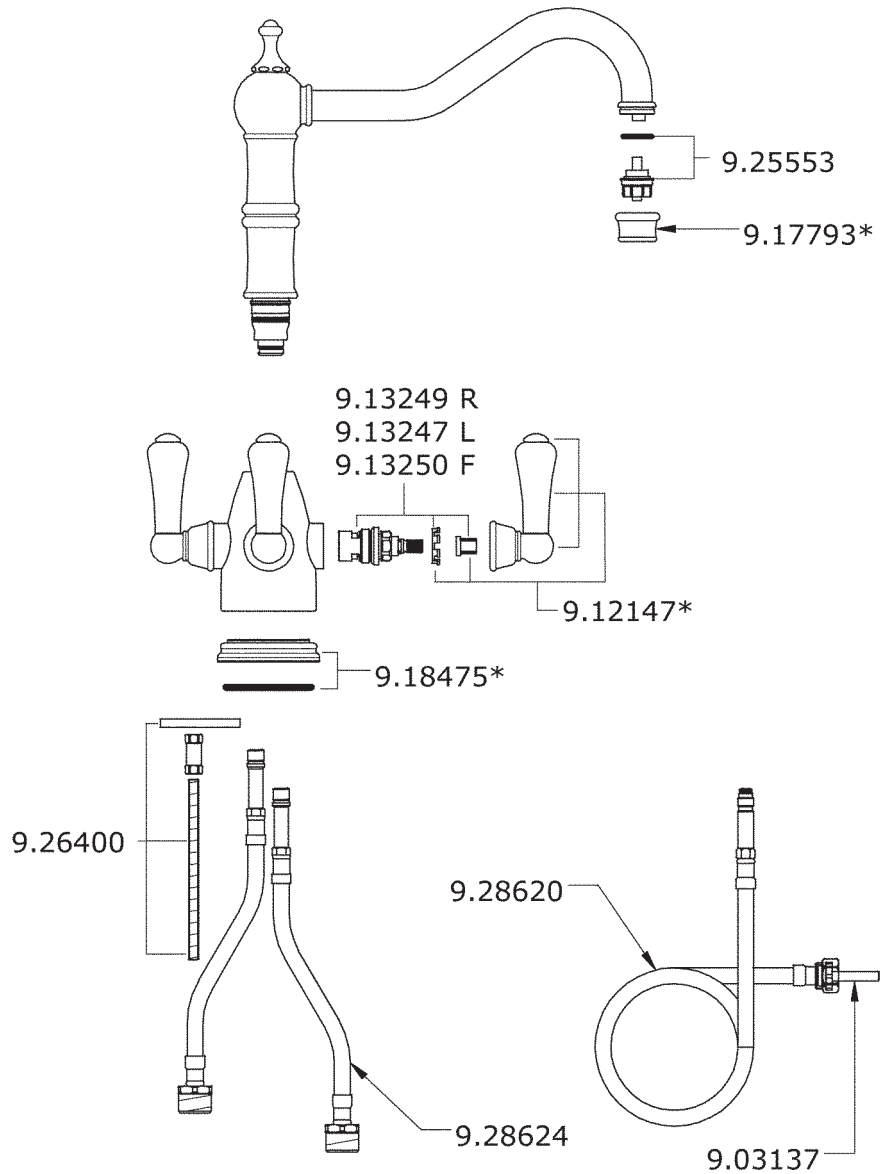

## Traditional Triflow® 3-Lever Bar Faucet

ROHL Integrated Faucet Filtration by Perrin & Rowe®

**U.1474LS\***

### FEATURES

- Metal lever handles only
- Made from solid brass barstock, CNC machined
- Ceramic disc control cartridge
- 1 " max. installation depth on deck
- Faucet made in England. Filter made in Switzerland
- 6 " reach swivel spout
- Filter not included. Order U.1812 to complete system

### WARRANTY

- Limited Lifetime

\* For CA/VT, place a "2" at end of model number for code compliant product. (Example A3608LMAPC-2)

Consult your local ROHL showroom for additional information and specifications. For complete warranty details and a list of showrooms, go to [www.rohlhome.com](http://www.rohlhome.com).

## U.1474LS Spare Parts

\* Where indicated please specify color