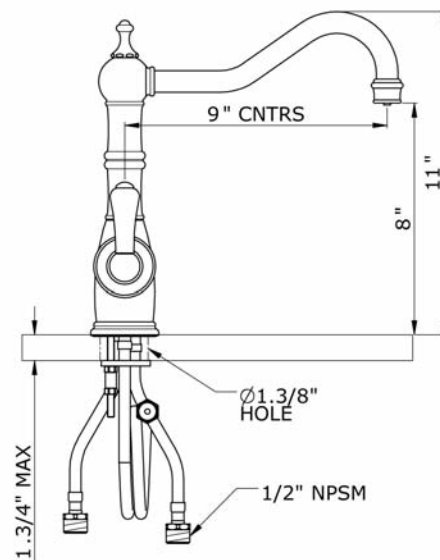

WARRANTY

- Limited Lifetime

* For CA/VT, place a "-2" at end of model number for code compliant product. (Example A3608LMAPC-2)

Consult your local ROHL showroom for additional information and specifications. For complete warranty details and a list of showrooms, go to www.rohlhome.com.