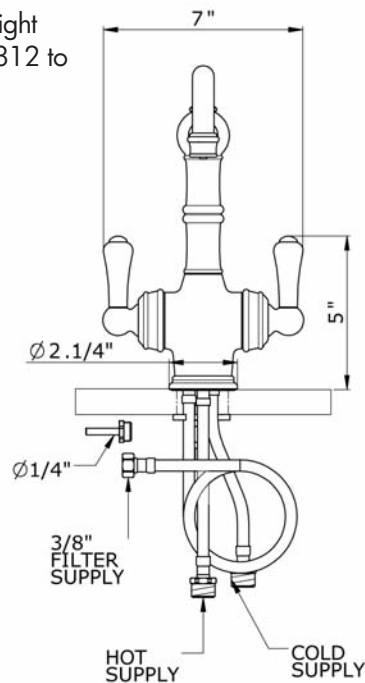

WARRANTY

- Limited Lifetime

* For CA/VT, place a "-2" at end of model number for code compliant product. (Example A3608LMAPC-2)

Consult your local ROHL showroom for additional information and specifications. For complete warranty details and a list of showrooms, go to www.rohlhome.com.