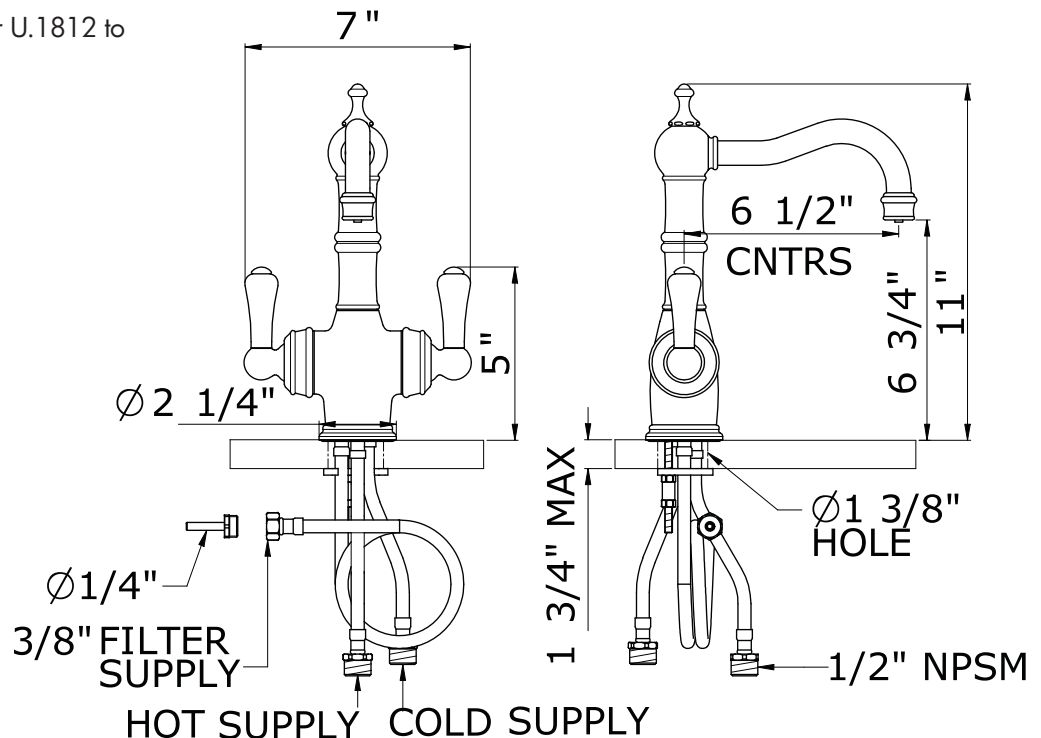

Traditional Triflow® 2-Lever Bar Faucet

ROHL Integrated Faucet Filtration by Perrin & Rowe®

U.1469LS*

FEATURES

- Metal lever handles only
- Made from solid brass barstock, CNC machined
- Ceramic disc control cartridge
- 1" max. installation depth on deck
- Faucet made in England. Filter made in Switzerland
- 6" reach swivel spout
- Filter not included. Order U.1812 to complete system

FINISHES

- Polished Chrome
- Polished Nickel
- Satin Nickel
- Inca Brass
- English Bronze

WARRANTY

- Limited Lifetime

* For CA/VT, place a "-2" at end of model number for code compliant product. (Example A3608LMAPC-2)