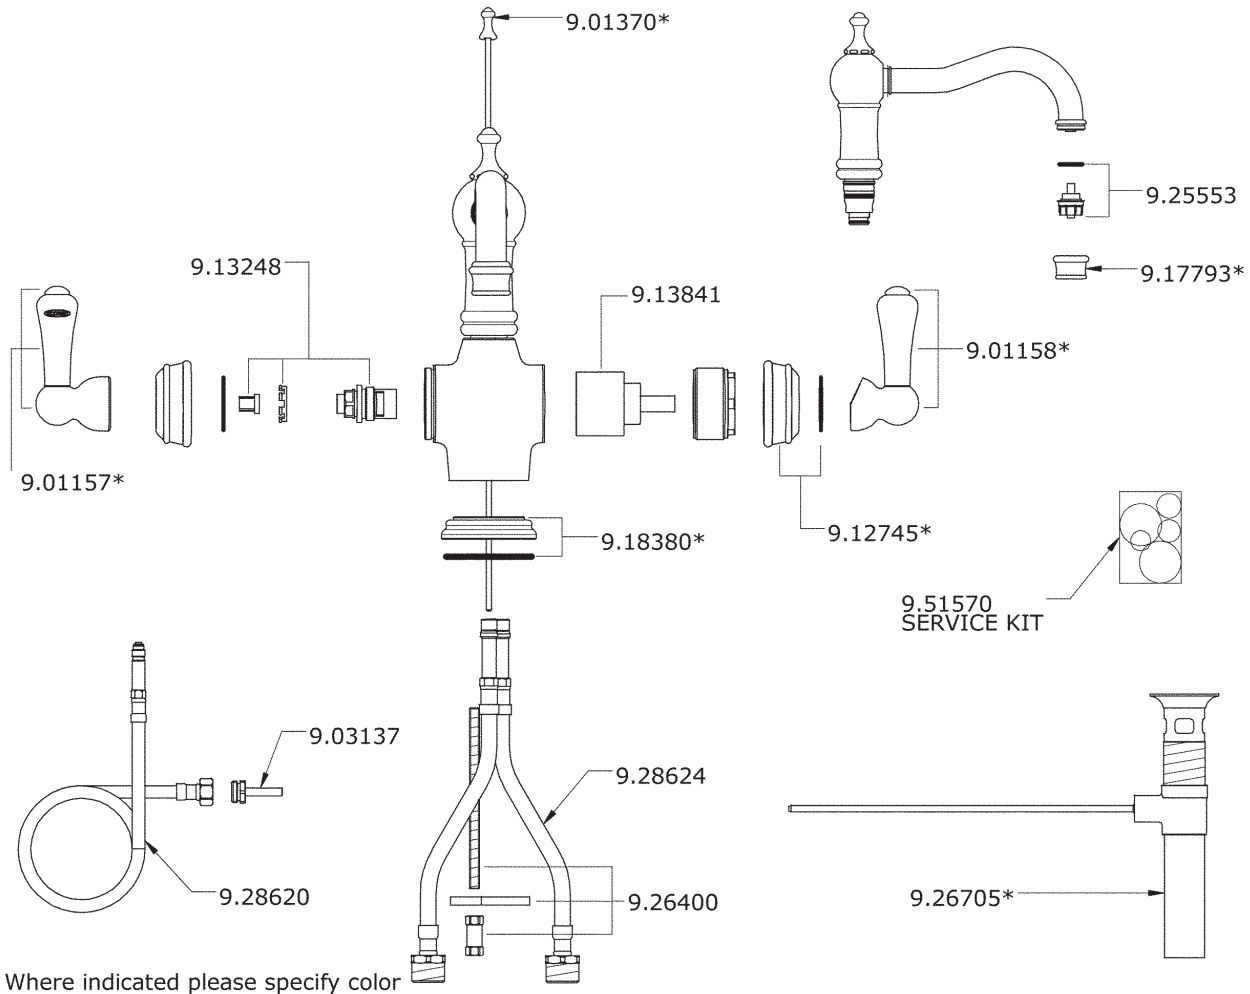

## Georgian Era Triflow® 2-Lever Lavatory Faucet

ROHL Integrated Faucet Filtration by Perrin & Rowe®

**U.1370LS\***

### FEATURES

- Metal lever handles only
- Spout, valve housing, handles, and pop-up made from solid brass
- Swivel spout
- Faucet made in England. Filter made in Switzerland
- Ceramic disc control cartridge
- Pop-up drain, 1 1/4" pipe
- Filter not included. Order U.1812 to complete system

### WARRANTY

- Limited Lifetime

\* For CA/VT, place a "-2" at end of model number for code compliant product. (Example A3608LMAPC-2)

Consult your local ROHL showroom for additional information and specifications. For complete warranty details and a list of showrooms, go to [www.rohlhome.com](http://www.rohlhome.com).

## U.1370LS Spare Parts

\* Where indicated please specify color