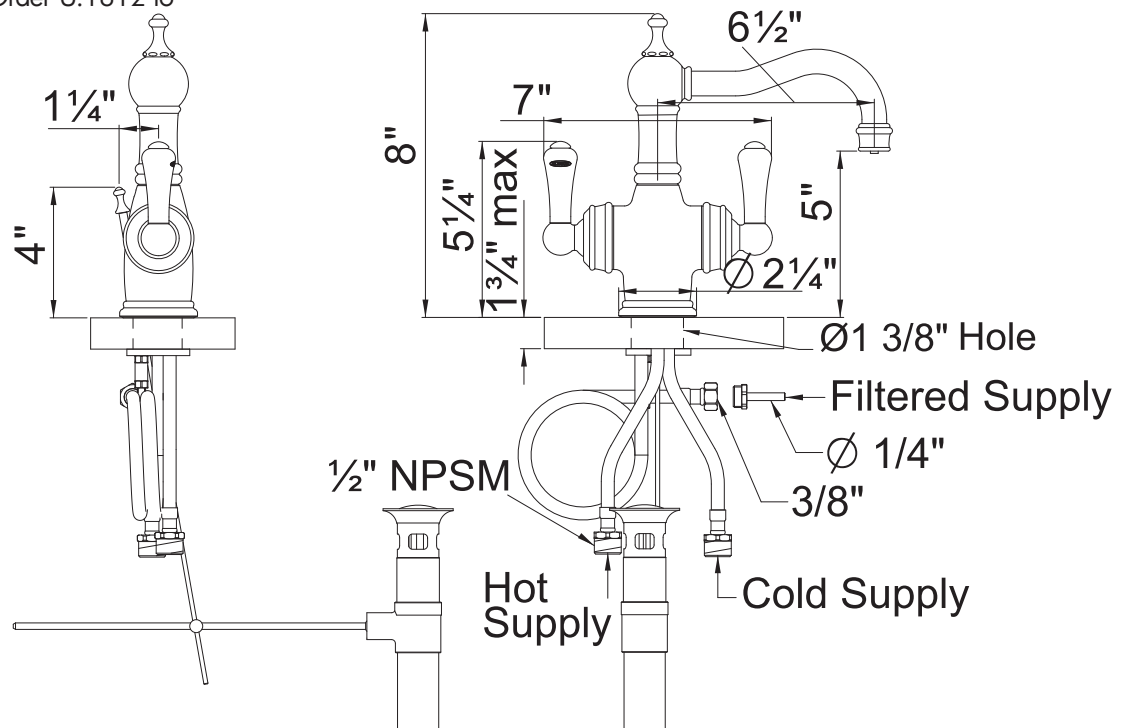

WARRANTY

- Limited Lifetime

* For CA/VT, place a "-2" at end of model number for code compliant product. (Example A3608LMAPC-2)

Consult your local ROHL showroom for additional information and specifications. For complete warranty details and a list of showrooms, go to www.rohlhome.com.