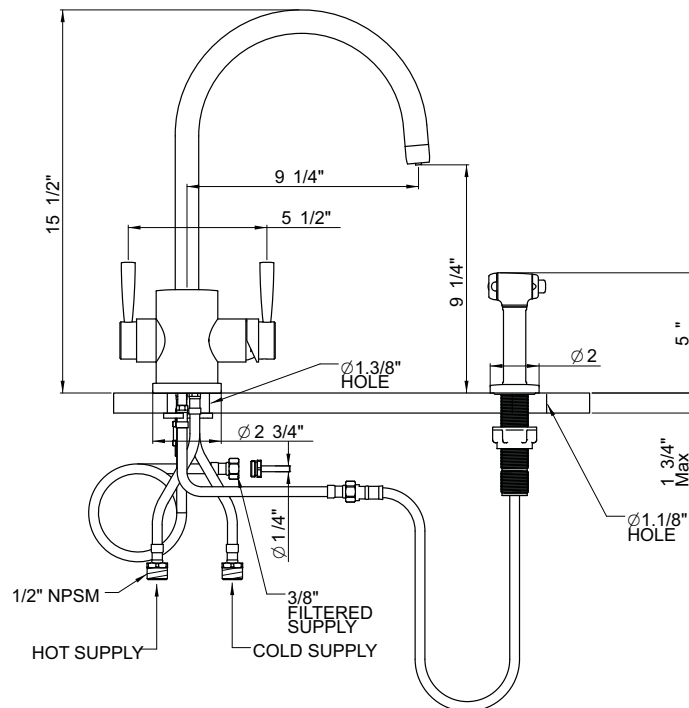

Contemporary Triflow® 2-Lever Kitchen Faucet With "C" Spout & Sidespray

ROHL Integrated Faucet Filtration by Perrin & Rowe®

U.1293LS*

FEATURES

- Metal lever handles only
- Made from solid brass
- Ceramic disc control cartridge
- 1 3/4" max. installation depth on deck
- Faucet made in England. Filter made in Switzerland.
- 15 1/2" spout height
- 9 1/4" reach swivel spout
- Inca Brass not available
- Filter not included. Order U.1812 to complete system

FINISHES

- Polished Chrome
- Polished Nickel
- Satin Nickel
- English Bronze

WARRANTY

- Limited Lifetime

* For CA/VT, place a "-2" at end of model number for code compliant product. (Example A3608LMAPC-2)