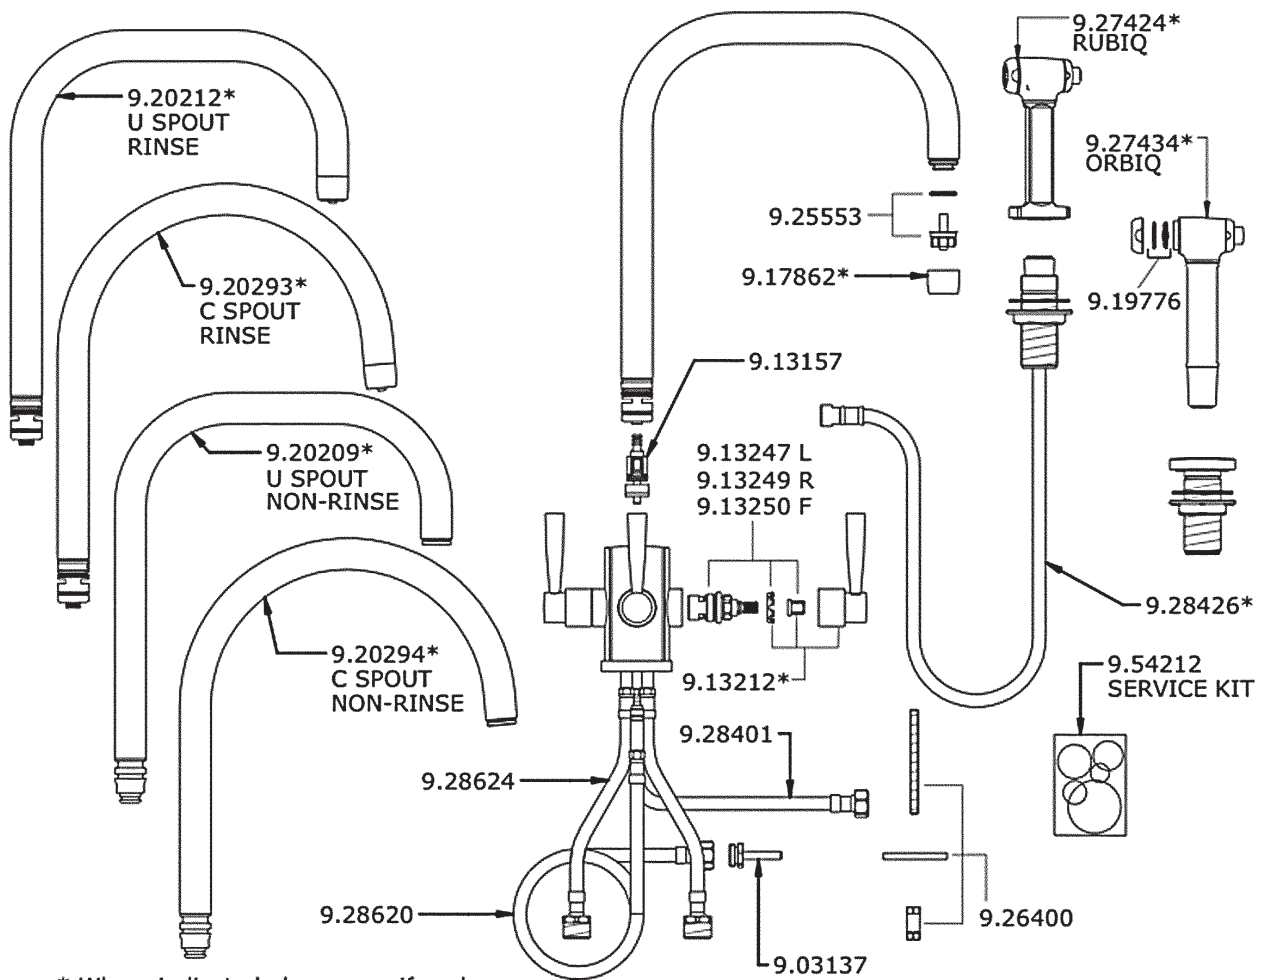

#### FEATURES

- Insulated brass sidespray
- Metal lever handles only
- Made from solid brass
- Ceramic 1/4-turn valves
- 1 3/4" max. installation depth on deck
- Faucet made in England. Filter made in Switzerland
- 15" spout height, 9 1/4" reach swivel spout
- Inca Brass not available
- Filter not included. Order U.1812 to complete system

#### WARRANTY

- Limited Lifetime

\* For CA/VT, place a "-2" at end of model number for code compliant product. (Example A3608LMAPC-2)

Consult your local ROHL showroom for additional information and specifications. For complete warranty details and a list of showrooms, go to [www.rohlhome.com](http://www.rohlhome.com).

## U.1209LS Spare Parts

\* Where indicated please specify color