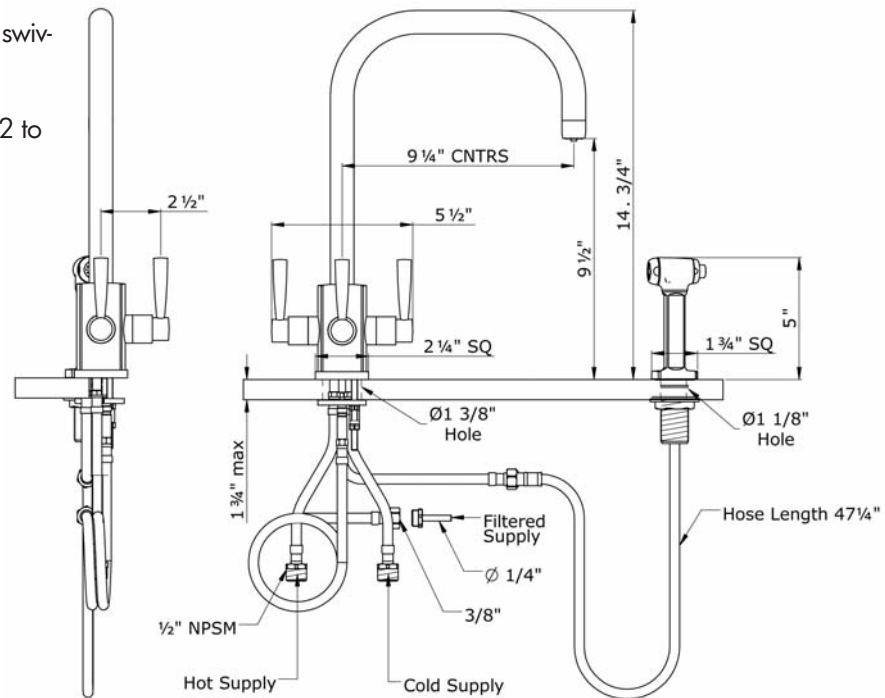

WARRANTY

- Limited Lifetime

* For CA/VT, place a "-2" at end of model number for code compliant product. (Example A3608LMAPC-2)

Consult your local ROHL showroom for additional information and specifications. For complete warranty details and a list of showrooms, go to www.rohlhome.com.