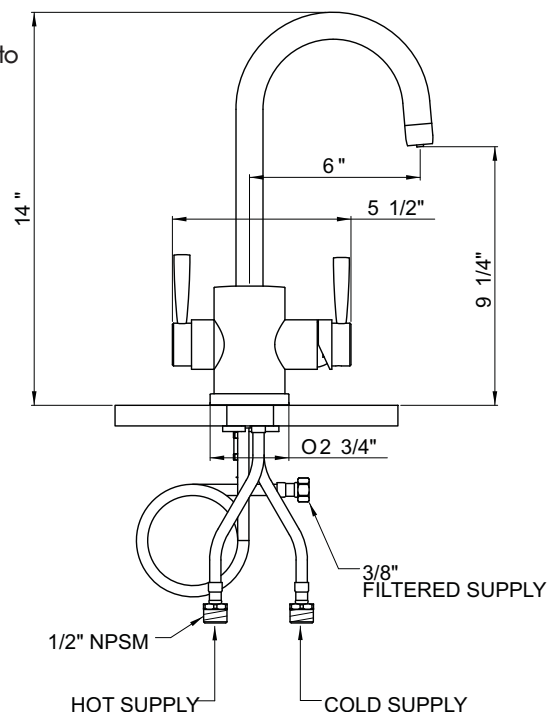

WARRANTY

- Limited Lifetime

* For CA/VT, place a "2" at end of model number for code compliant product. (Example A3608LMAPC-2)

Consult your local ROHL showroom for additional information and specifications. For complete warranty details and a list of showrooms, go to www.rohlhome.com.