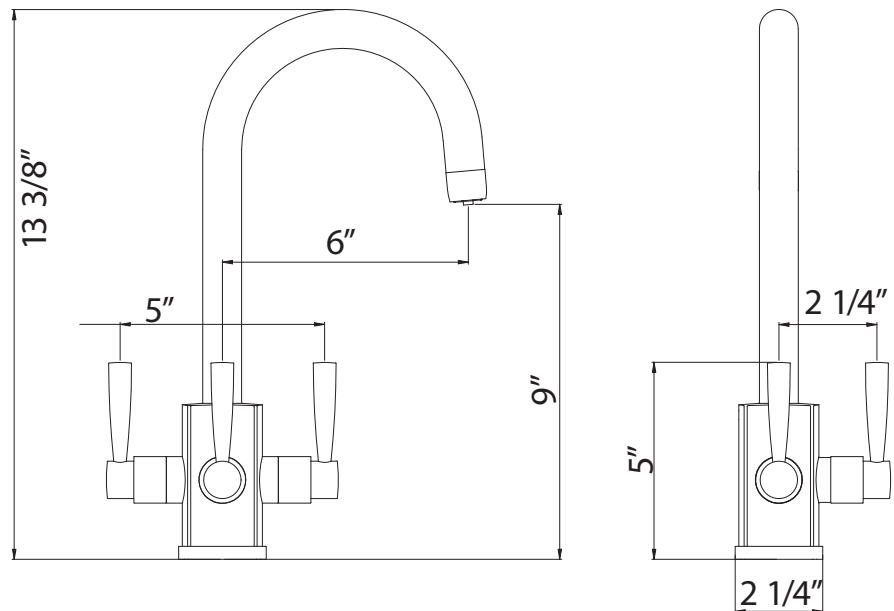

WARRANTY

- Limited Lifetime

* For CA/VT, place a "-2" at end of model number for code compliant product. (Example A3608LMAPC-2)

Consult your local ROHL showroom for additional information and specifications. For complete warranty details and a list of showrooms, go to www.rohlhome.com.