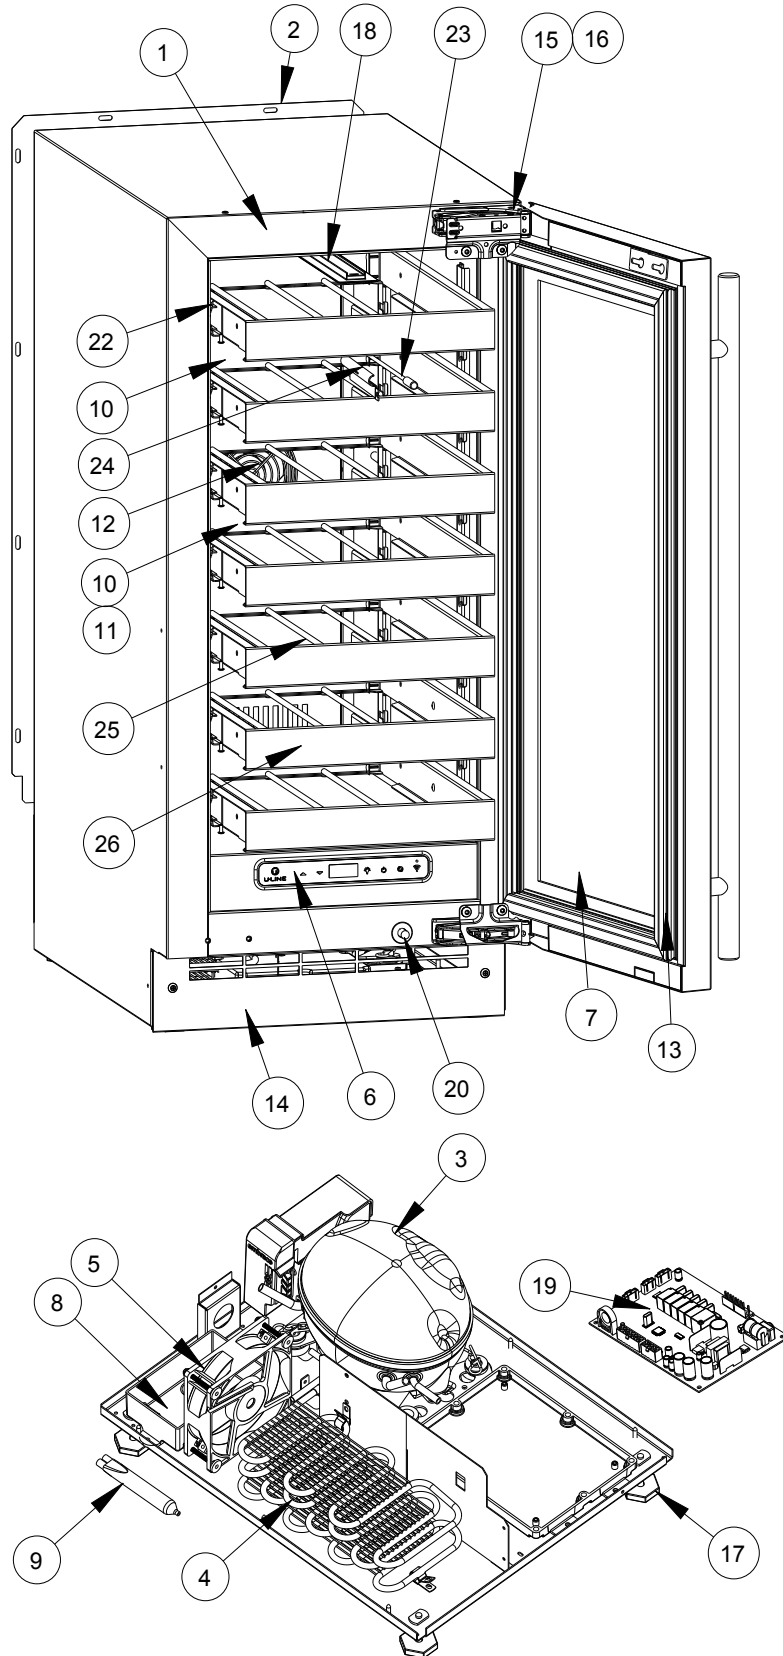

USER GUIDE

Parts

UHWC515-SG01A		
1	ANTI-TIP BRACKET	80-55449-00
2	BACK PANEL	80-55450-00
3	COMPRESSOR W/ELECTRICALS	80-55452-00
4	CONDENSER ASSEMBLY	80-55453-00
5	CONDENSER FAN	80-54014-00
6	DISPLAY MODULE	80-55429-00
7	DOOR ASSEMBLY	80-55454-00
8	DRAIN PAN	80-54217-00
9	DRIER	80-54055-00
10	EVAPORATOR ASSEMBLY	80-55458-00
11	EVAPORATOR COVER	80-55456-00
12	EVAPORATOR FAN W/COVER	80-55457-00
13	GASKET, DOOR	80-55459-00
14	GRILLE	80-55461-00
15	HINGE ASSEMBLY	80-55374-00
16	HINGE COVER (2)	80-54001-00
17	LEG LEVELERS (4)	80-54019-00
18	LED LIGHT, 2 COLOR	80-55272-00
19	MAIN BOARD	80-55398-00
20	PLUNGER SWITCH	80-55375-00
21	POWER CORD*	80-55462-00
22	SLIDE ASSEMBLY	80-55509-00
23	THERMISTOR	80-54006-00
24	THERMISTOR COVER	80-55464-00
25	WINE RACK	80-55465-00
26	WINE RACK FRONT	80-55500-00
27	WIRE HARNESS, BOARD*	80-55466-00

*Not Shown