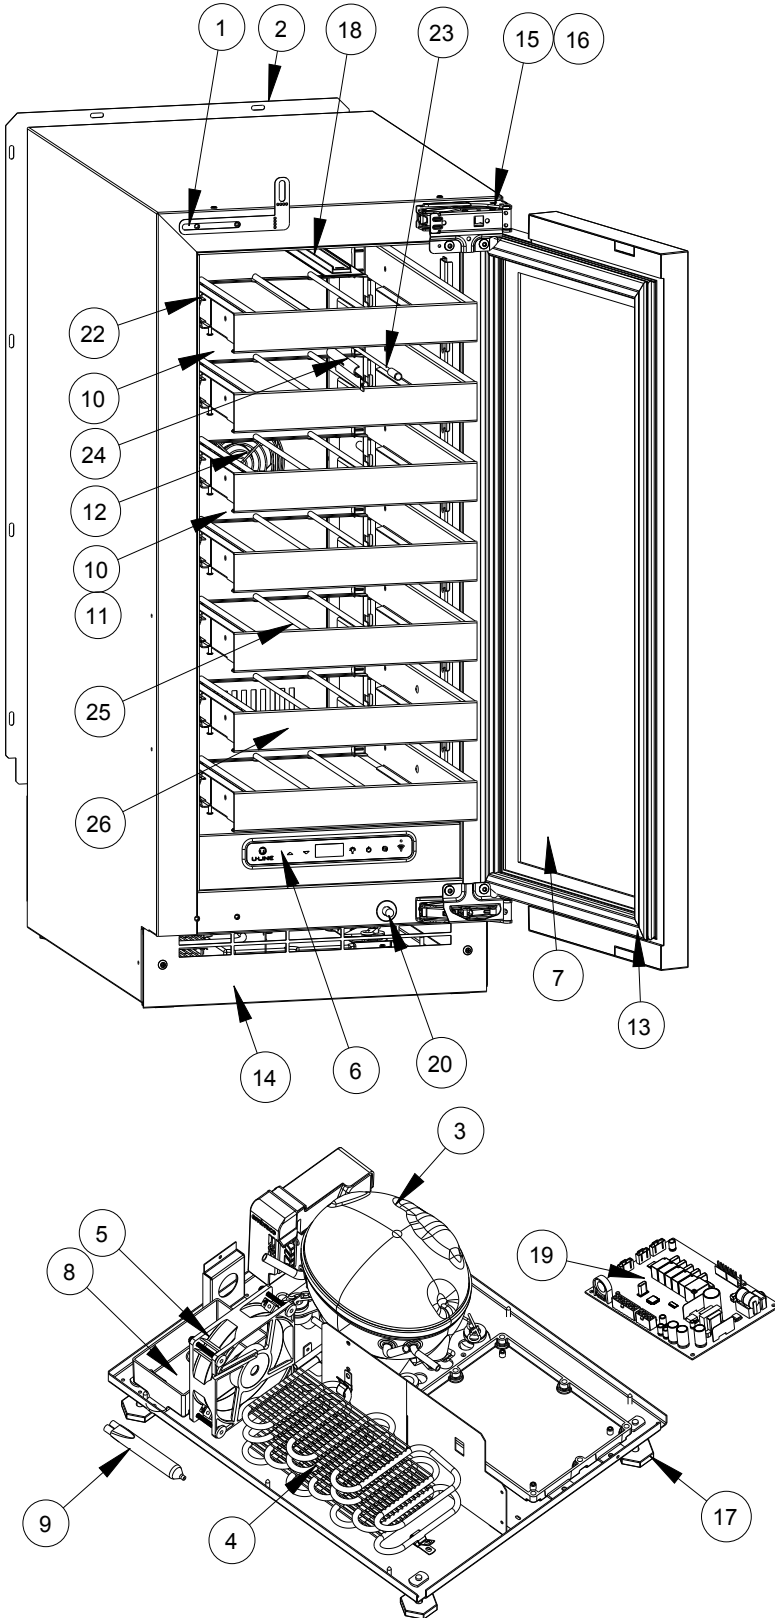

USER GUIDE

Parts

UHWC515-IS01A		
1	ANTI-TIP BRACKET	80-55449-00
2	BACK PANEL	80-55450-00
3	COMPRESSOR W/ELECTRICALS	80-55452-00
4	CONDENSER ASSEMBLY	80-55453-00
5	CONDENSER FAN MOTOR	80-54014-00
6	DISPLAY MODULE	80-55429-00
7	DOOR ASSEMBLY	80-55469-00
8	DRAIN PAN	80-54217-00
9	DRIER	80-54055-00
10	EVAPORATOR ASSEMBLY	80-55458-00
11	EVAPORATOR COVER	80-55456-00
12	EVAPORATOR FAN W/COVER	80-55457-00
13	GASKET, DOOR	80-55459-00
14	GRILLE	80-55461-00
15	HINGE ASSEMBLY	80-55374-00
16	HINGE COVER (2)	80-54001-00
17	LEG LEVELERS (4)	80-54019-00
18	LED LIGHT, 2 COLOR	80-55272-00
19	MAIN BOARD	80-55398-00
20	PLUNGER SWITCH	80-55375-00
21	POWER CORD*	80-55462-00
22	SLIDE ASSEMBLY	80-55509-00
23	THERMISTOR	80-54006-00
24	THERMISTOR COVER	80-55464-00
25	WINE RACK	80-55465-00
26	WINE RACK FRONT	80-55500-00
27	WIRE HARNESS, BOARD*	80-55466-00

*Not Shown