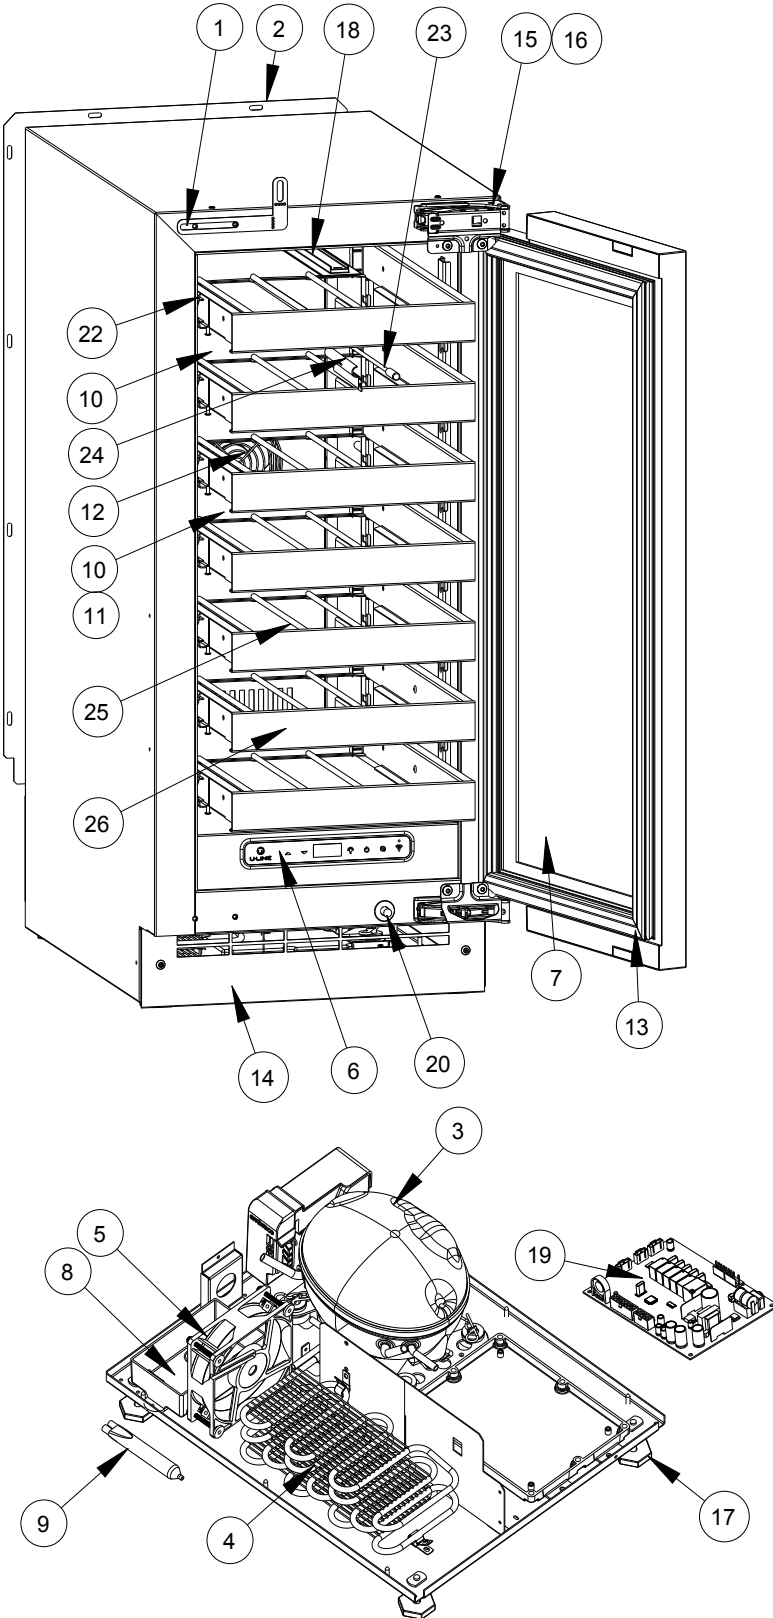

USER GUIDE

Parts

UHWC515-IG01A		
1	ANTI-TIP BRACKET	80-55449-00
2	BACK PANEL	80-55450-00
3	COMPRESSOR W/ELECTRICALS	80-55452-00
4	CONDENSER ASSEMBLY	80-55453-00
5	CONDENSER FAN MOTOR	80-54014-00
6	DISPLAY MODULE	80-55429-00
7	DOOR ASSEMBLY	80-55468-00
8	DRAIN PAN	80-54217-00
9	DRIER	80-54055-00
10	EVAPORATOR ASSEMBLY	80-55458-00
11	EVAPORATOR COVER	80-55456-00
12	EVAPORATOR FAN W/COVER	80-55457-00
13	GASKET, DOOR	80-55459-00
14	GRILLE	80-55461-00
15	HINGE ASSEMBLY	80-55374-00
16	HINGE COVER (2)	80-54001-00
17	LEG LEVELERS (4)	80-54019-00
18	LED LIGHT, 2 COLOR	80-55272-00
19	MAIN BOARD	80-55398-00
20	PLUNGER SWITCH	80-55375-00
21	POWER CORD*	80-55462-00
22	SLIDE ASSEMBLY	80-55509-00
23	THERMISTOR	80-54006-00
24	THERMISTOR COVER	80-55464-00
25	WINE RACK	80-55465-00
26	WINE RACK FRONT	80-55500-00
27	WIRE HARNESS, BOARD*	80-55466-00

*Not Shown