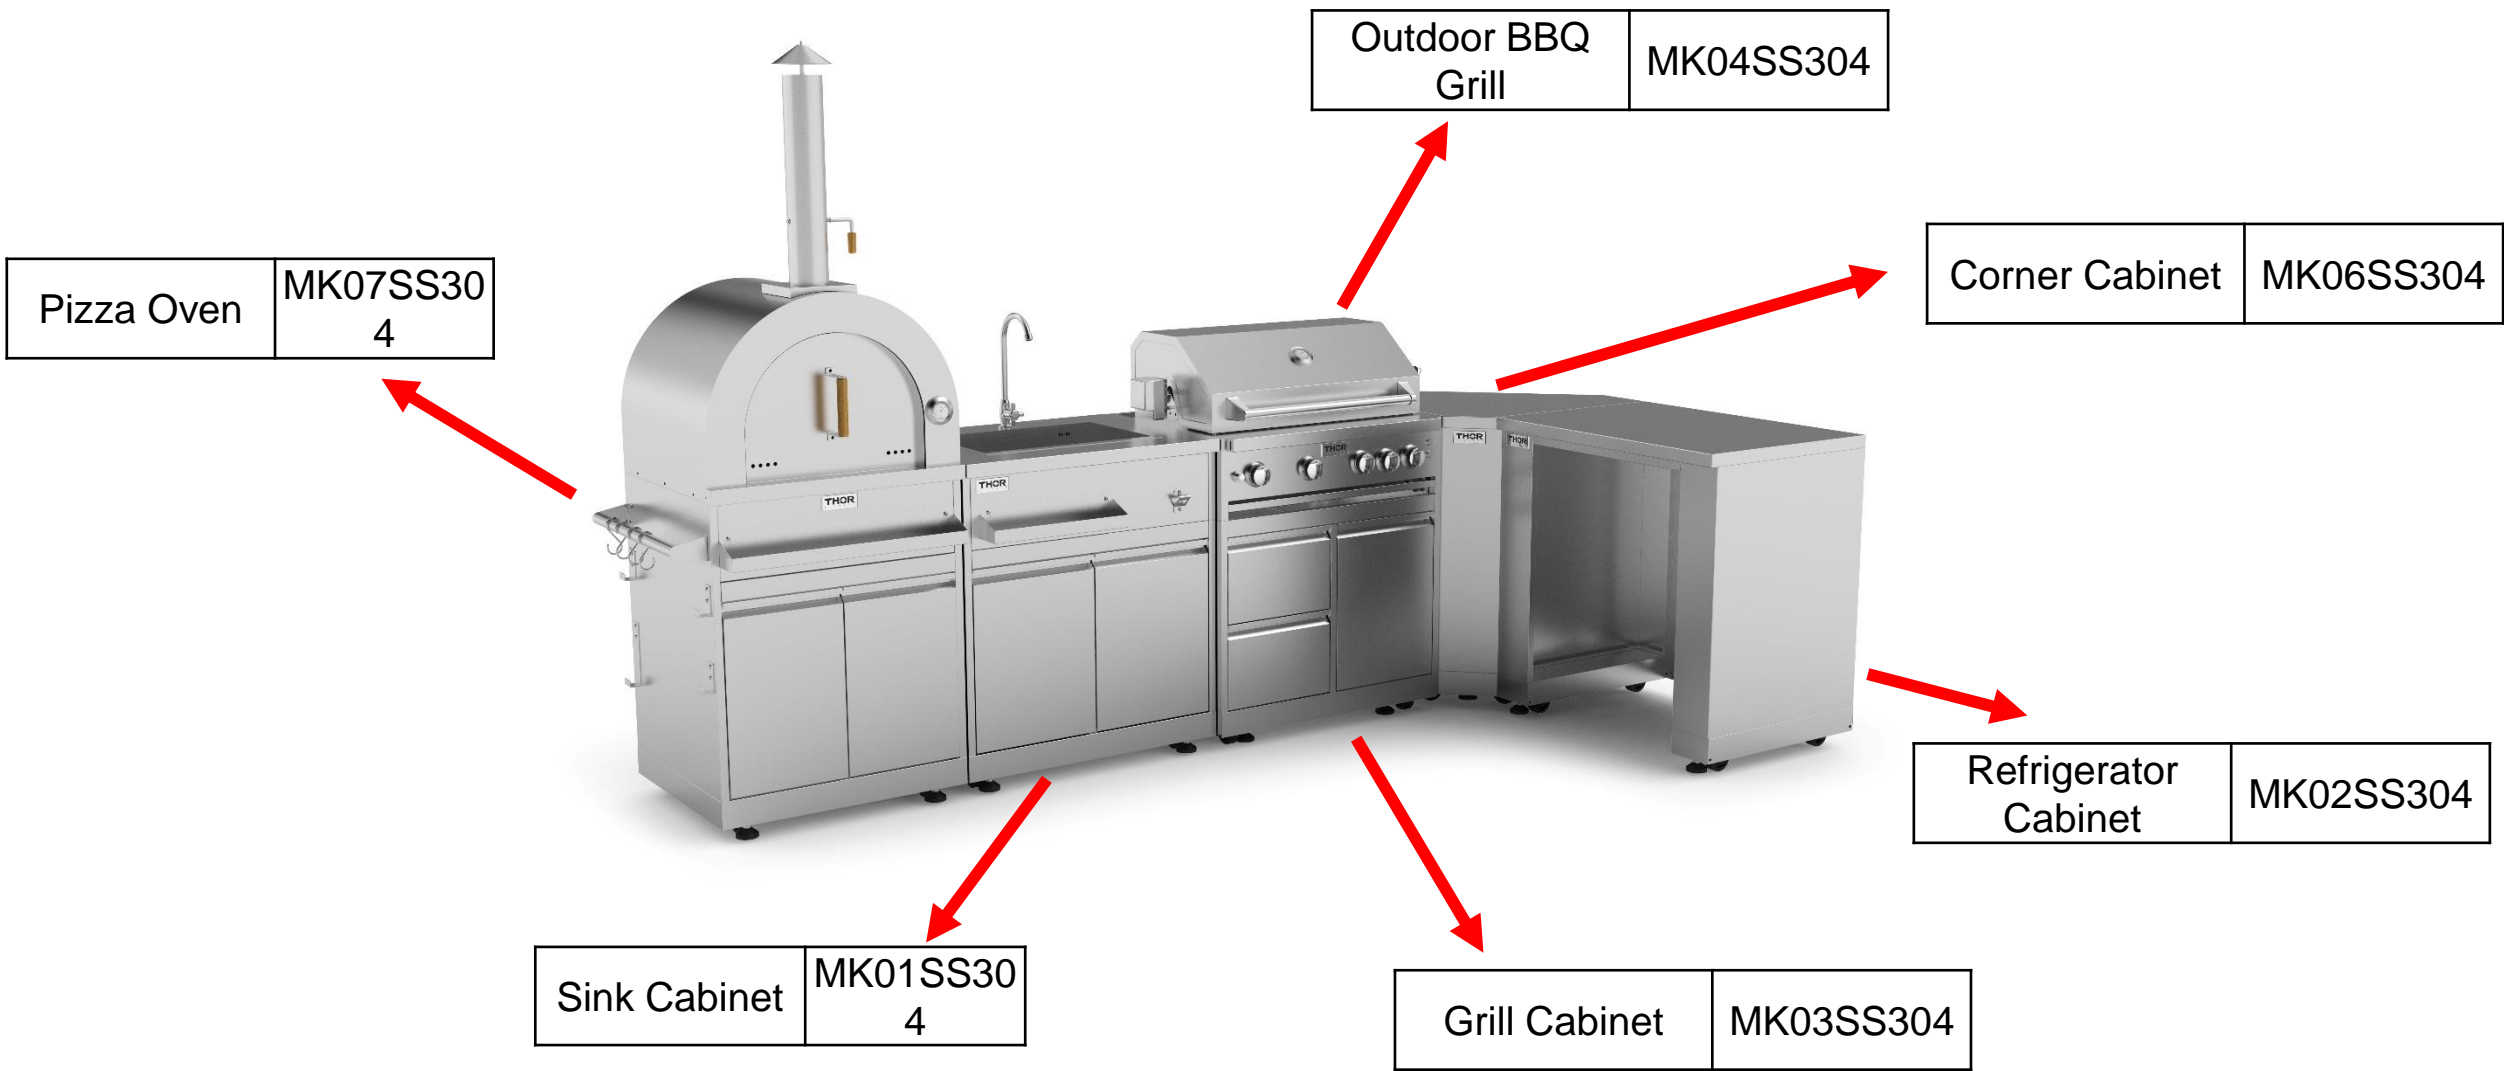

Model # MK01SS304

Outdoor Sink Cabinet

- Storage tray
- Bottle opener
- Storage cabinet
- Kitchen sink including drain hose and water pipe
- 2*3" Fixed Casters and 2*3" Locking Swivel Casters
- **KD construction**

Spec	Dimension
Product Width	32"
Product Depth	25"
Product Depth (including front panel)	26"
Product Height	38"

NEW

Model # MK02SS304

Outdoor Appliance Cabinet

- Provide outdoor appliances with a flush built-in look
- Provide additional prepping space
- 2*3" Fixed Casters and 2*3" Locking Swivel Casters
- KD construction
- Appliance not included

Spec	Dimension
Product Width	35 3/16"
Product Depth	26"
Product Height	38"
Appliance Cut-out Width	24"
Appliance Cut-out Depth	25"
Appliance Cut-out Height	35 3/8"

Thor Under-Counter Outdoor Refrigerator

TRF2401U

- Soft close Drawer
- White LED light
- Pro handle
- 304 ss drawer panel
- ETL listed for outdoor use

Thor Outdoor Wine Cooler

TWC2401DO

- Dual-zone design
- 46 bottle capacity
- Blue LED light
- Door alarm
- Security lock
- Low-E coated glass
- 304 ss drawer panel
- ETL listed for outdoor use