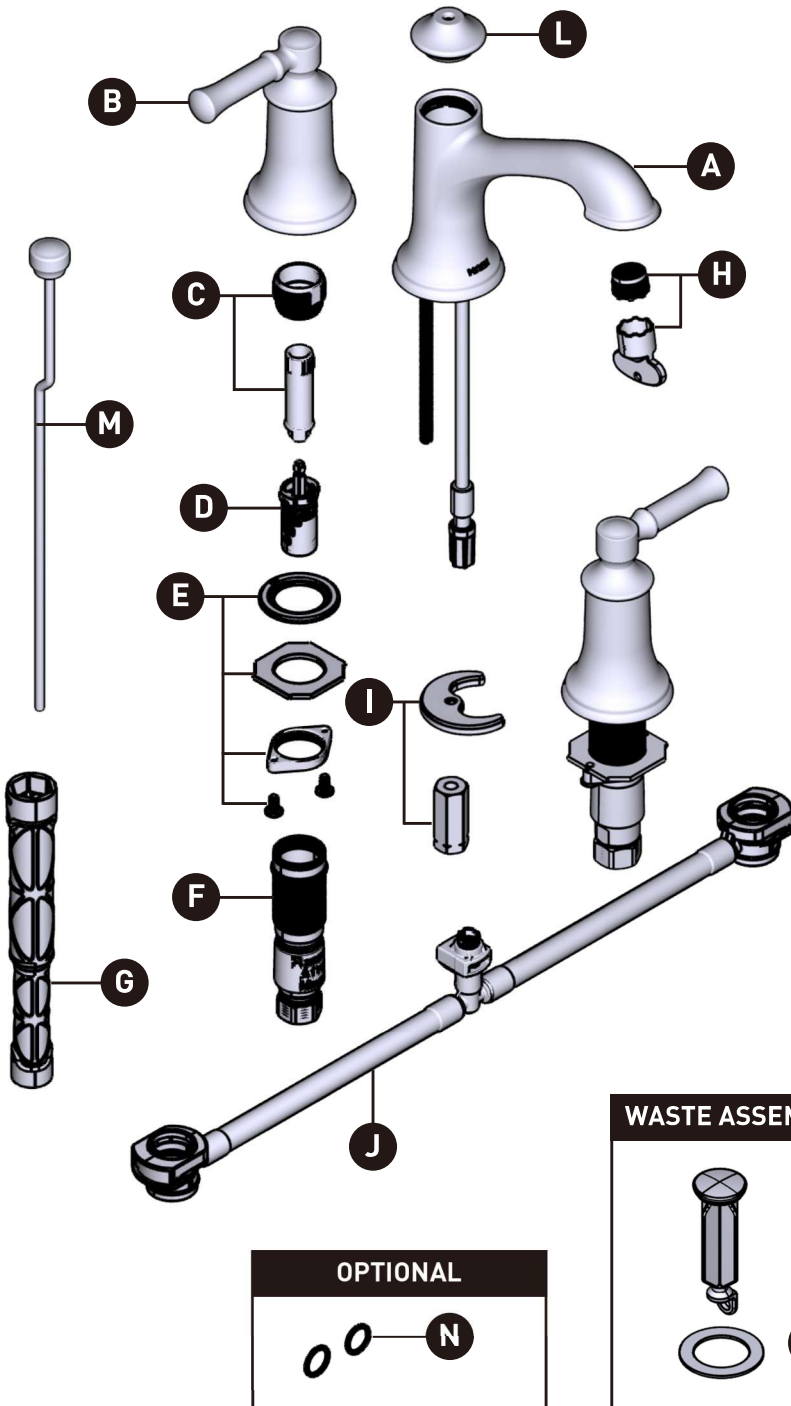

ORDER BY PART NUMBER

DARTMOOR™

Two-Handle Widespread Lavatory Faucet
TV6805 Series

ID	Kit Number	Finish
*A	216227	See below
*B	190202	See below
C	174290	N/A
D	1234	N/A
E	215997	N/A
F	215996 (Hot)	N/A
	215995 (Cold)	N/A
G	118305	N/A
H	180158	N/A
I	168809	N/A
J	215998	N/A
*K	10709	See below
*L	190777	See below
*M	190112	See below
N	190162	N/A

*Finish Determined by Suffix	
Finish	Description
(base kit # = C) (only applicable to * kits)	Chrome
BN	Brushed Nickel
BL	Matte Black
ORB	Oil Rubbed Bronze
BZG	Bronzed Gold