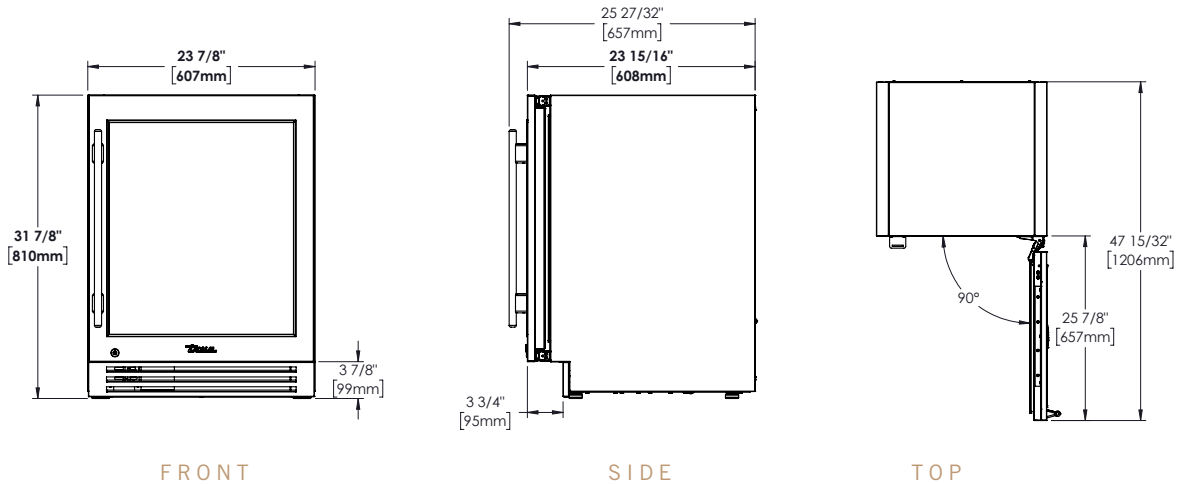

ORGANIZATION

- Five pull-out PVC coated wire wine racks for storage of 7 bottles each.
 - Shelf dimensions: 17⁷/₁₆" W x 16⁷/₈" L.
- One floor wine cradle for storage of 5 bottles.

BUILD YOUR TRUE

Customize your True with a variety of finish and hardware options at true-residential.com/custom.

TUWADA-24-RG-A~O

SPECIFICATIONS

Dimensions (w x h x d) 23⁷/₁₆" x 31⁷/₁₆" x 23¹⁵/₁₆"

Cutout Dimensions (w x h x d) 24" x 32" x 24"

Other installation options available, consult install guide

Capacity (bottles) 40

Temperature Range 40°– 65°F (4.4°– 18.3°C)

Weight (lbs.) 225

Voltage 115/60/1 115/60/1 NEMA-5-15R

Amps 0.8

Annual Energy Consumption (kWh) 195

Power Cord Length (ft.) 10

Energy Star Rated –

24" STAINLESS GLASS DOOR WINE CABINET

TUWADA-24-LG/RG-A~S

OPENING DIMENSIONS

MODEL OPTIONS

MODEL	FINISH
TUWADA-24-LG-A~S	Stainless glass door, left hinged
TUWADA-24-RG-A~S	Stainless glass door, right hinged

Overlay panel ready version also available.