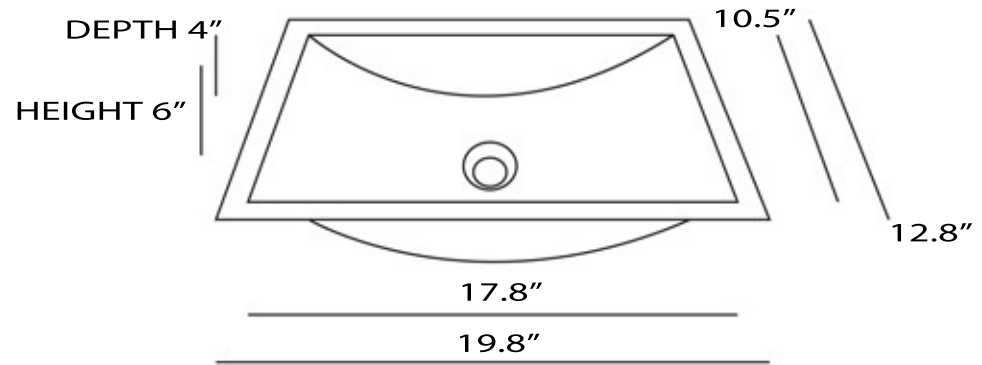

Brightwork Home Collection  
Stainless Steel Undermount Bathroom Sink

MODEL: TRS

Overall Dimensions	Interior Bowl	Bowl Depth	Drain Size	Overflow
19.8" x 12.8" x 6"	17.8" x 10.5"	4"	1.5"	No

FEATURES

- 18 Gauge Stainless Steel
- Drain is not included
- Hand Hammered
- Limited Manufacturers Warranty
- No Overflow

\*\* Nominal Dimensions - Actual May Vary by up to .25"

PROJECT/ NAME:

ARCHITECT/CONTRACTOR:

MODEL:

JOB NOTES: