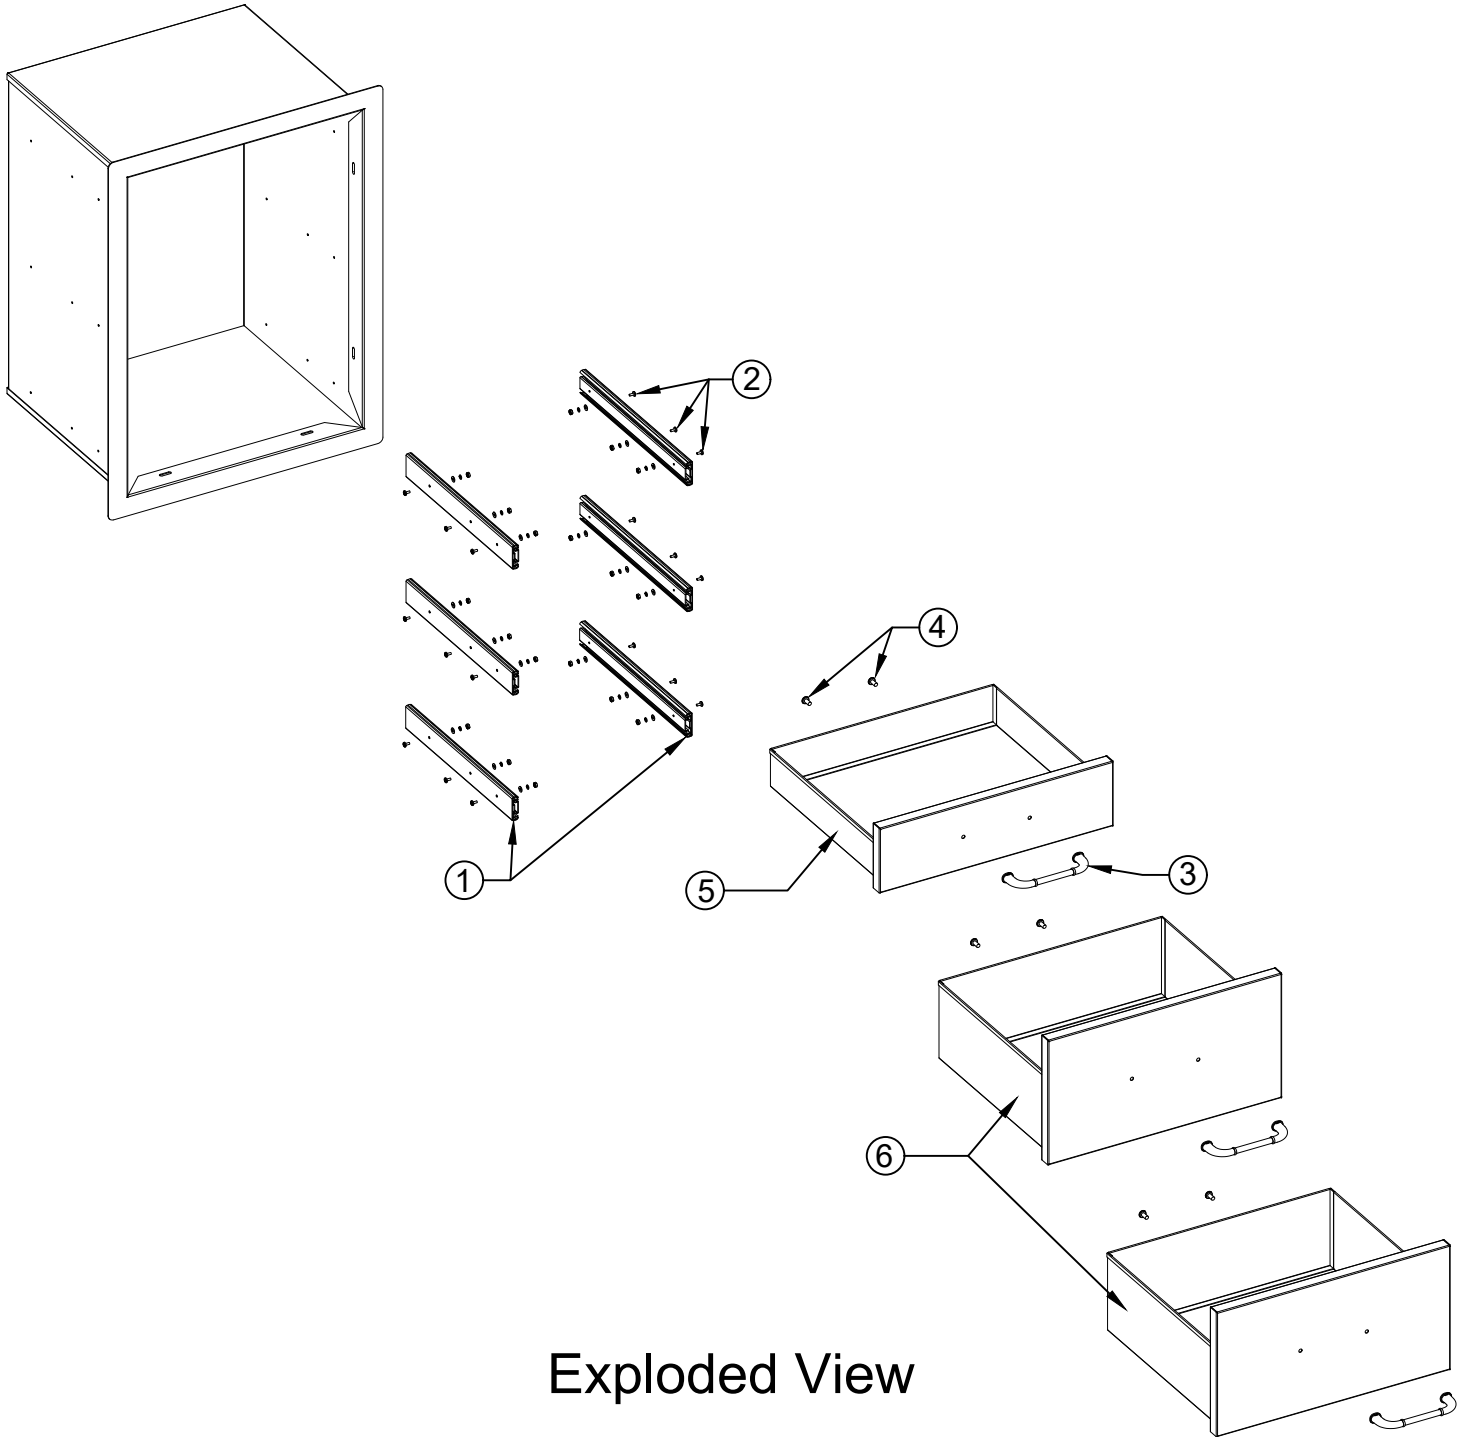

WWW.BULLBBQ.COM

**EXPLODED VIEW W/ PARTS LIST**

ITEM# 58110

DESCRIPTION -

TRIPLE DRAWER

PARTS LIST			
ITEM #	PART #	DESCRIPTION	QTY
1	56826	14" PLUG-IN GUIDE TRACK (L&R)	3 SETS
2	56827	GUIDE TRACK INSTALL SCREW SET	3 SETS
3	16572	HANDLE	3
4	16611	DRAWER HANDLE SCREW SET	3 SETS
5	58113	TOP DRAWER REPLACEMENT	1
6	58114	BOTTOM DRAWER REPLACEMENT	2

Exploded View