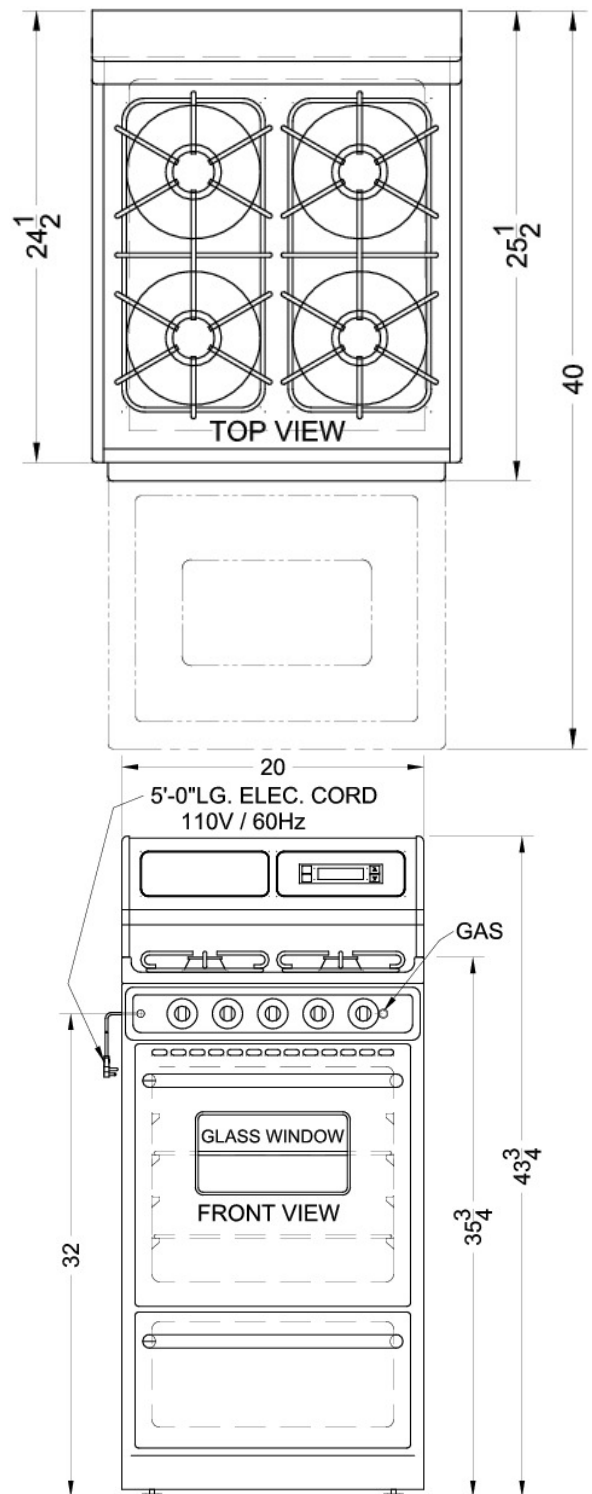

TNM13027BFKWY

44.0" x 20.0" x 24.0" (H x W x D)

Deluxe gas range with in slim 20" width with stainless steel doors and four sealed burners; replaces TTM130279BFWY

Highlights:

Black porcelain construction on range top

Stainless steel oven door and kickplate with professional handles for a true modern look

Gas range with slim 20 inch width and four sealed burners

Drop-down broiler drawer below oven

Gas range	Natural gas range; can be converted to LP Gas in our shop or ordered with KIT LP for conversion
Slim 20 inch width	Apartment sized to fit in small or galley kitchens
Four sealed 9000 BTU burners	Easy cleanup on boil-overs and accidental spills
Stainless steel oven door	Added style with incredible durability
Stainless steel toe plate	Completes the look for full-length luxury
Professional stainless steel handles	Curved towel bar style handles are easy to grip and elegant to view
Oven window with light	Provides a convenient and full-lit view of oven contents
Deluxe backguard	High backguard to protect wall from back splashes
Digital clock and timer	Backguard includes time readout
Electronic ignition	Gas spark ignition for automatic lighting of burners

Specifications:

Height	44.0"
Width	20.0"
Depth	24.0"
Capacity	2.5 cu.ft.
Shipping Weight	145.0 lbs.
Weight	125.0 lbs.
Fuel Type	Gas
Number of Burners	4
Burner Type	Sealed
Burner Temperature Control	Dial
Oven Door Window	true
Backsplash	true
Cooktop Surface	Painted
Cooking Timer	true
Oven Temperature Control	Dial
BTU per Burner	9000
Interior Oven Light	true
Parts/Labor Warranty	1 Year