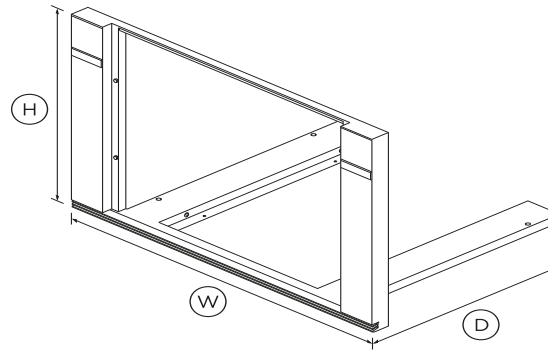

Companion Trim Kit, 30"

Series 9 | Contemporary

Black

Blends our Companion Built-In Coffee Maker (EB24DSXB1) or Combination Steam Oven (OS24NDB1) into your cabinetry seamlessly.

DIMENSIONS

Height	18 13/16"
Width	29 13/16"

SPECIFICATIONS

Product dimensions

Height	18 13/16"
Width	29 13/16"

SKU	81226
-----	-------

The product dimensions and specifications in this page apply to the specific product and model. Under our policy of continuous improvement, these dimensions and