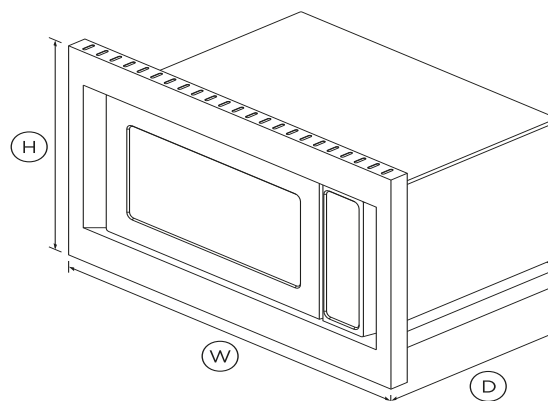

Traditional Microwave Trim Kit, 30"

Series 5 | Contemporary

Stainless Steel

Blends the 24" Traditional Microwave into your existing cabinetry seamlessly.

DIMENSIONS

Height	17 7/8"
Width	29 7/8"
Depth	0 7/8"

SPECIFICATIONS

Product dimensions

Depth	0 7/8"
Height	17 7/8"
Width	29 7/8"

SKU	81228
-----	-------

Other product downloads available at fisherpaykel.com

Installation Guide

A PEACE OF MIND SALE

24 Hours 7 Days a Week Customer Support