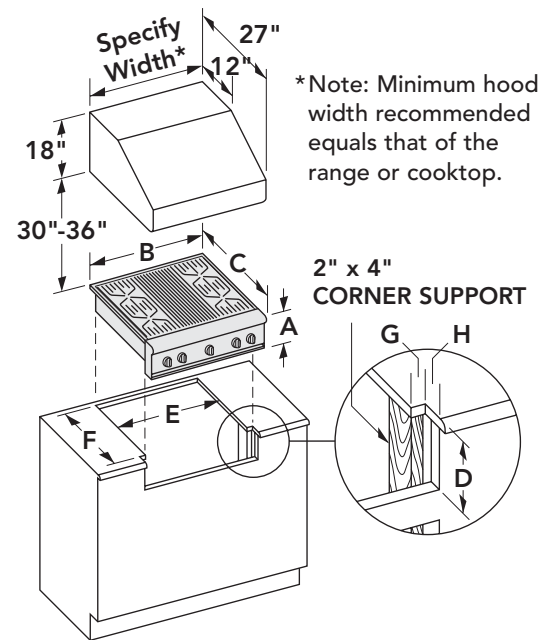

36" Cooktop with Cutout

Model No.	BTU/hr	Overall Dimensions			Cutout Dimensions*				
Masterpiece	Max.	A	B	C	D	E	F (min.)	G	H
PCG366E	75,000	8¹/₈	35⁷/₈	26¹/₂	7¹³/₁₆	35¹/₈	22¹¹/₁₆	3/₈	2

BSH reserves the absolute and unrestricted right to change product materials and specifications, at any time, without notice. Consult the product's installation instructions for final dimensional data and other details. Applicable product warranty can be found in accompanying product literature (or you may contact your account manager for further details). **Notes:** All height, width and depth dimensions are shown in inches. *According to AHAM standards. **Please refer to installation instructions prior to making cutout. ***Available as separate accessory: Island Installations are not recommended. ††Order separately.

1 866 55 THERMADOR | WWW.THERMADOR.COM | 5551 MCFADDEN AVENUE, HUNTINGTON BEACH, CA 92649