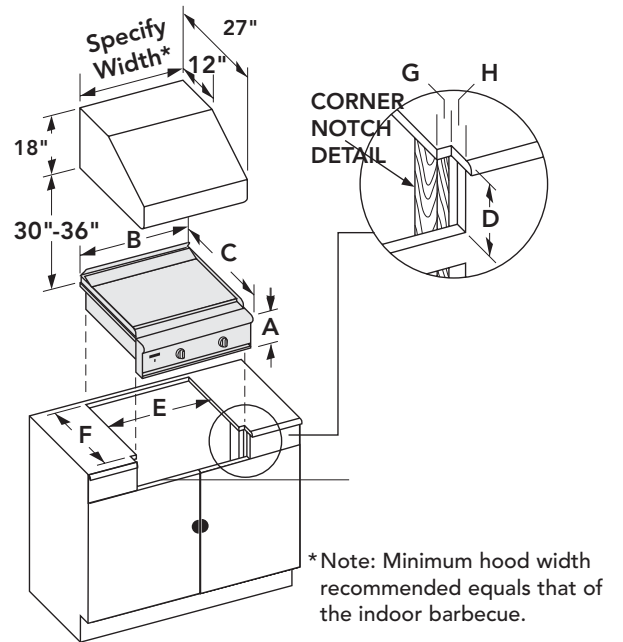

PRO COOKTOP 24" BURNER WOK

Thermador® | *An American Icon*™

PCG24EW

MODEL No. / SKU	PCG484EW
Size	24"
Type	Wok
Color	Stainless Steel
MAIN FEATURES	
BTU/hr	30,000 Max
120 Volts, 3 Prong Plug, 60 Hz, Single Phase A.C., 15 Amps	■
Fuel Type	NG
Approximate Shipping Weight	140
LP Converter Orifices	Included
BACKGUARD ACCESSORIES	
12" Low Back Guard††	GP24LBS
Island Trim††	GP24ITS
Black Knob Accessory Kit	KNOBCTBLK
Blue Knob Accessory Kit	KNOBCTBLU

FEATURES & BENEFITS

- Single 30,000 BTU/hr burner wok.
- Perfect accompaniment to the Professional Series range or cooktop.
- Stand alone unit that is easy to install in the kitchen.
- Available in stainless steel.
- Also available on PCG484EW cooktop.

Model No.	BTU/hr	Overall Dimensions				Cutout Dimensions*			
Masterpiece	Max.	A	B	C	D	E	F (min.)	G	H
PCD24EE	N/A	8 ¹ / ₈	24 ³ / ₄	26 ¹ / ₂	7 ¹³ / ₁₆	24	22 ¹¹ / ₁₆	3/8	2

BSH reserves the absolute and unrestricted right to change product materials and specifications, at any time, without notice. Consult the product's installation instructions for final dimensional data and other details. Applicable product warranty can be found in accompanying product literature (or you may contact your account manager for further details). **Notes:** All height, width and depth dimensions are shown in inches. *According to AHAM standards. **Please refer to installation instructions prior to making cutout. ***Available as separate accessory: Island Installations are not recommended. ††Order separately.